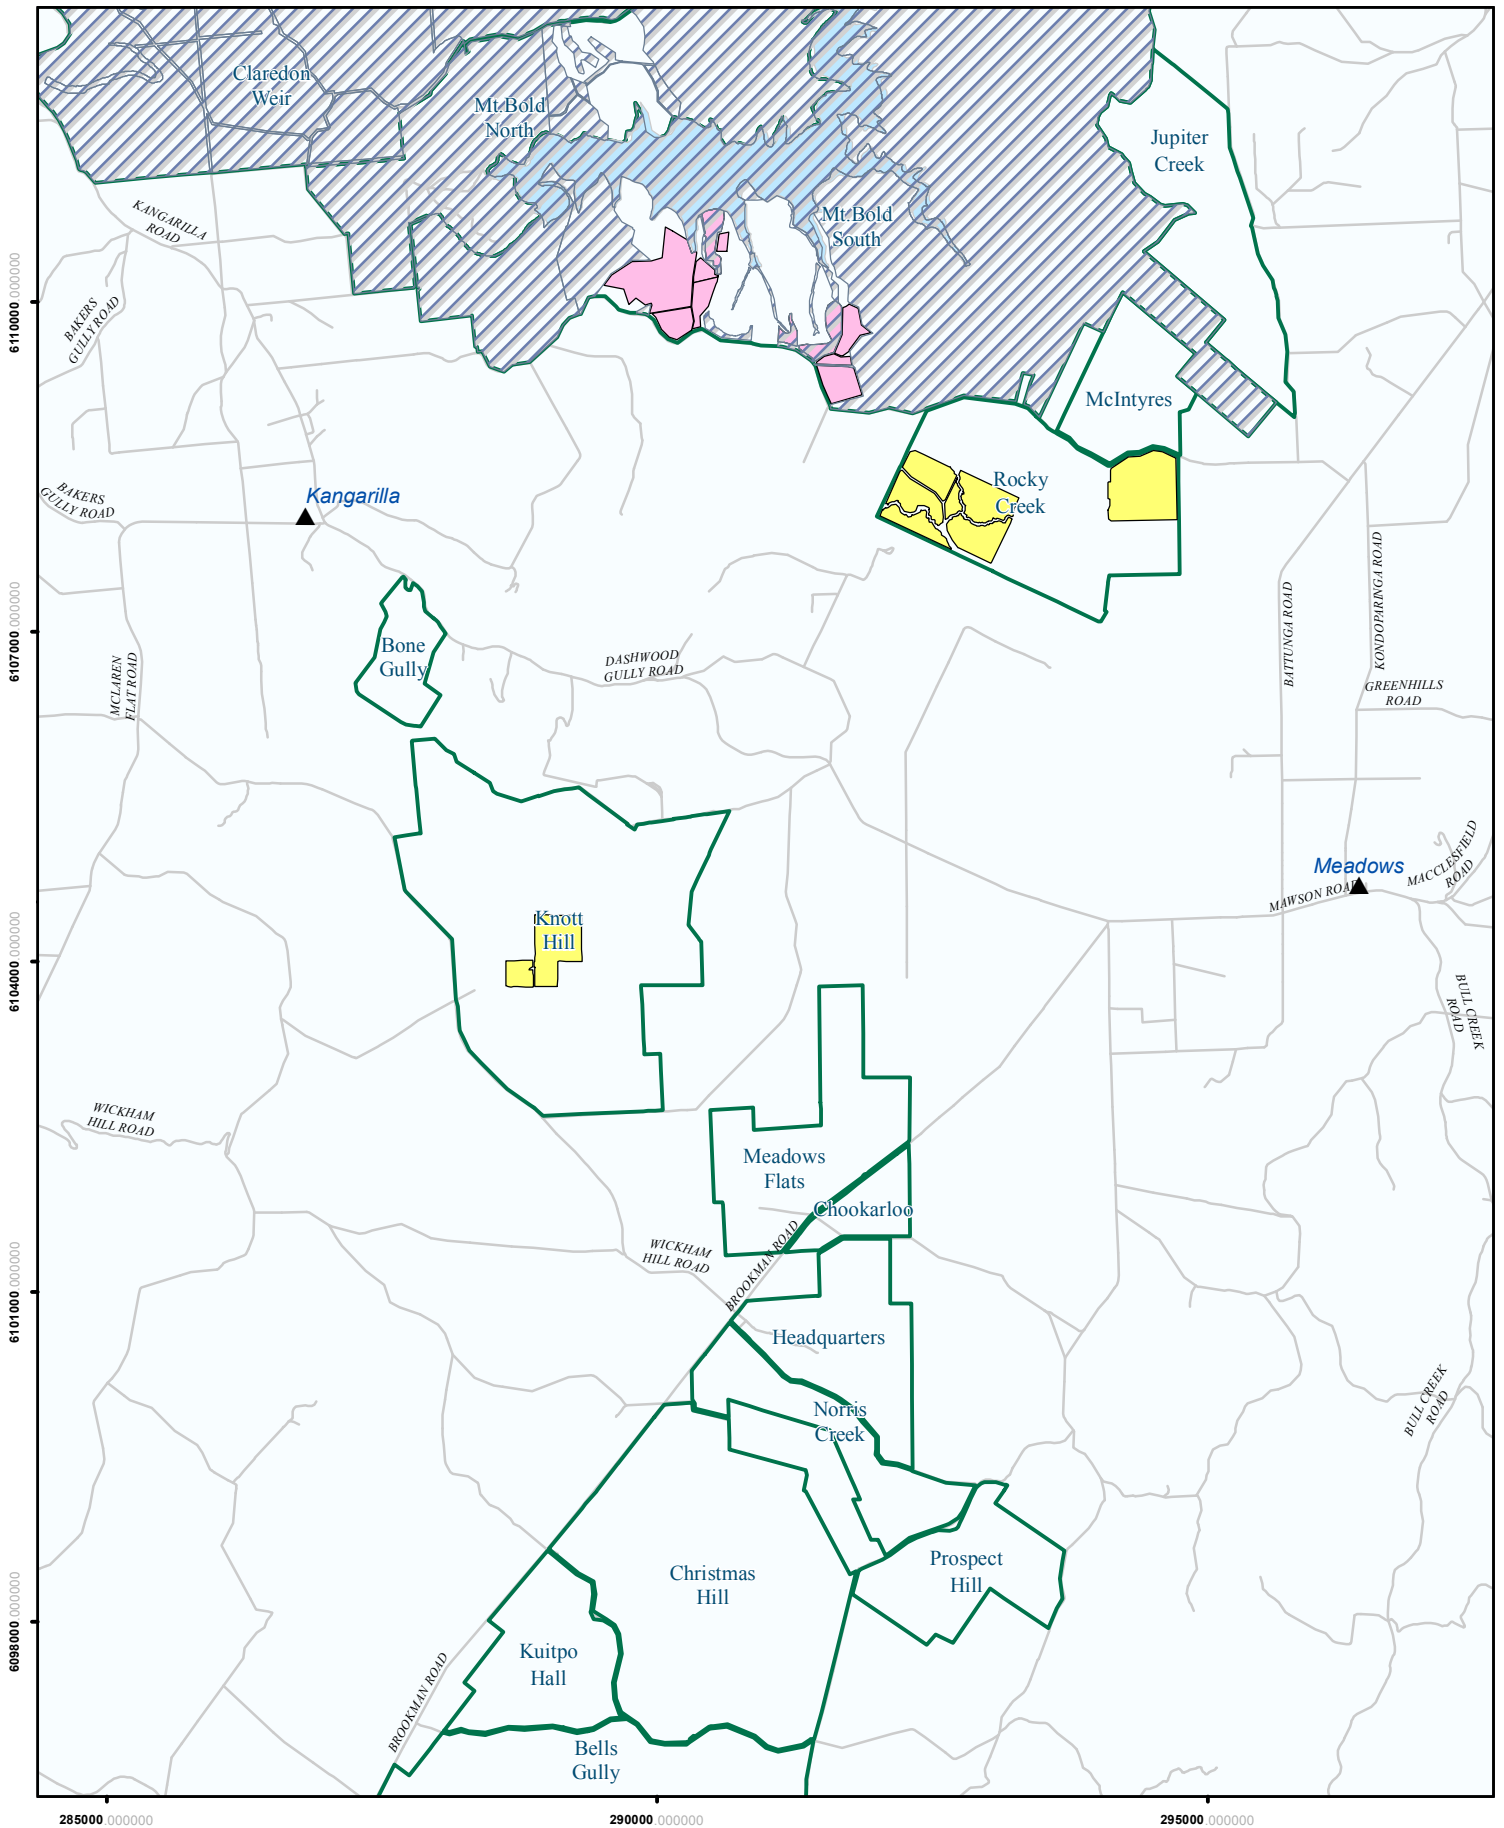

KUITPO FOREST RESERVE - AERIAL OPERATIONS 2018 (Fertilising & Weed Spraying)

- Weed Spray-Autumn
- Weed Spray-Autumn_Spring
- Weed Spray-Spring
- Fertiliser-Spring
- Forest Locality/Name
- SA Water
- National Parks
- Roads
- Towns