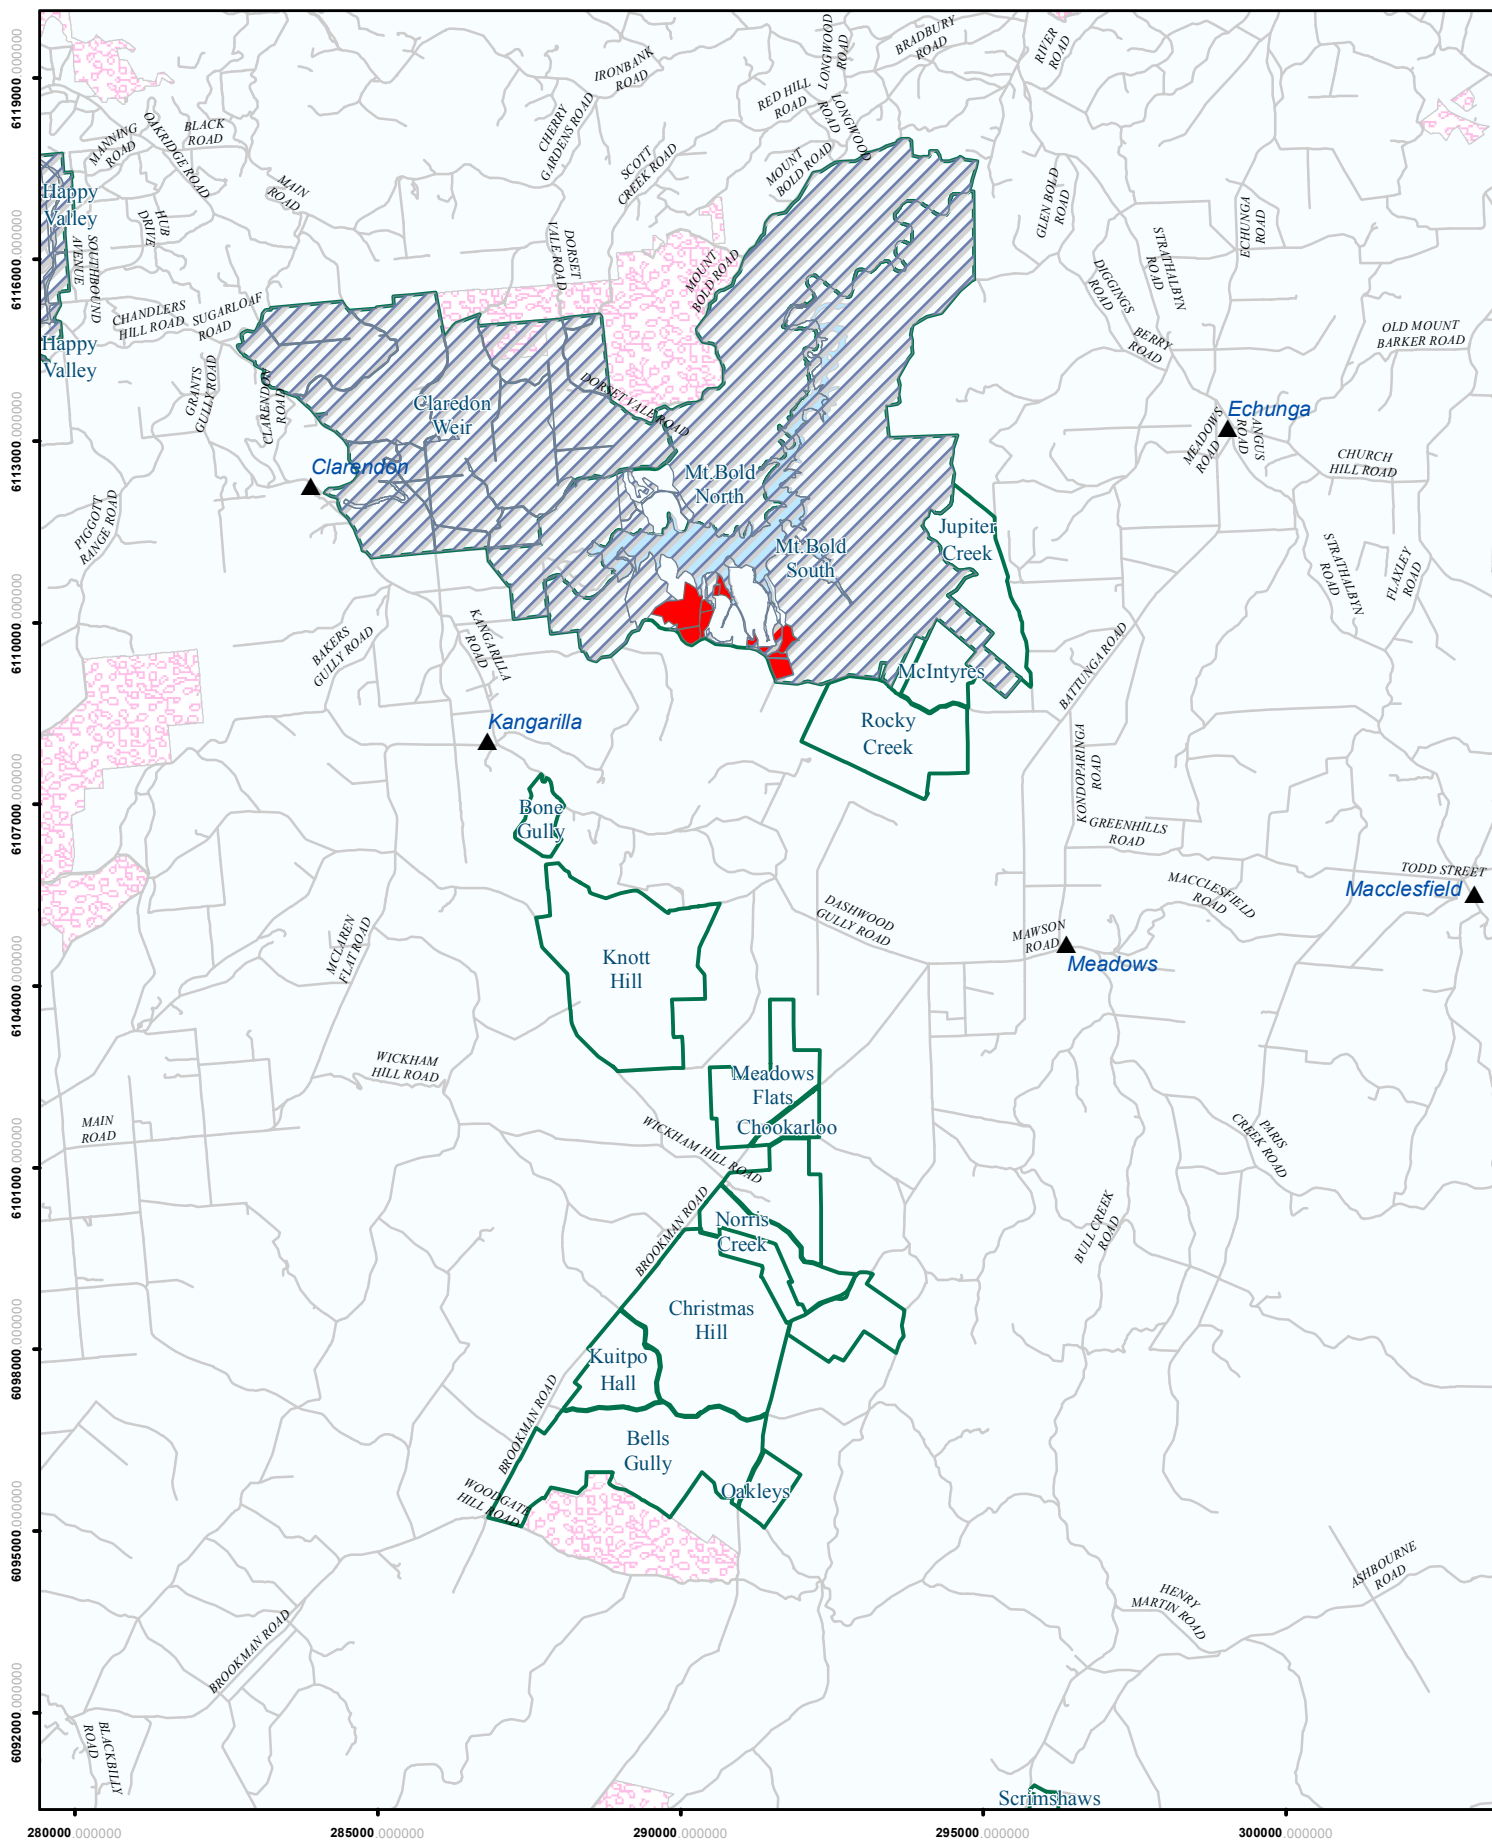

KUITPO FOREST RESERVE - RESIDUE BURNING SITES (Winter/Spring 2018)

- Residue Burning
- Forest Locality/Name
- SA Water
- National Parks
- Roads
- Towns