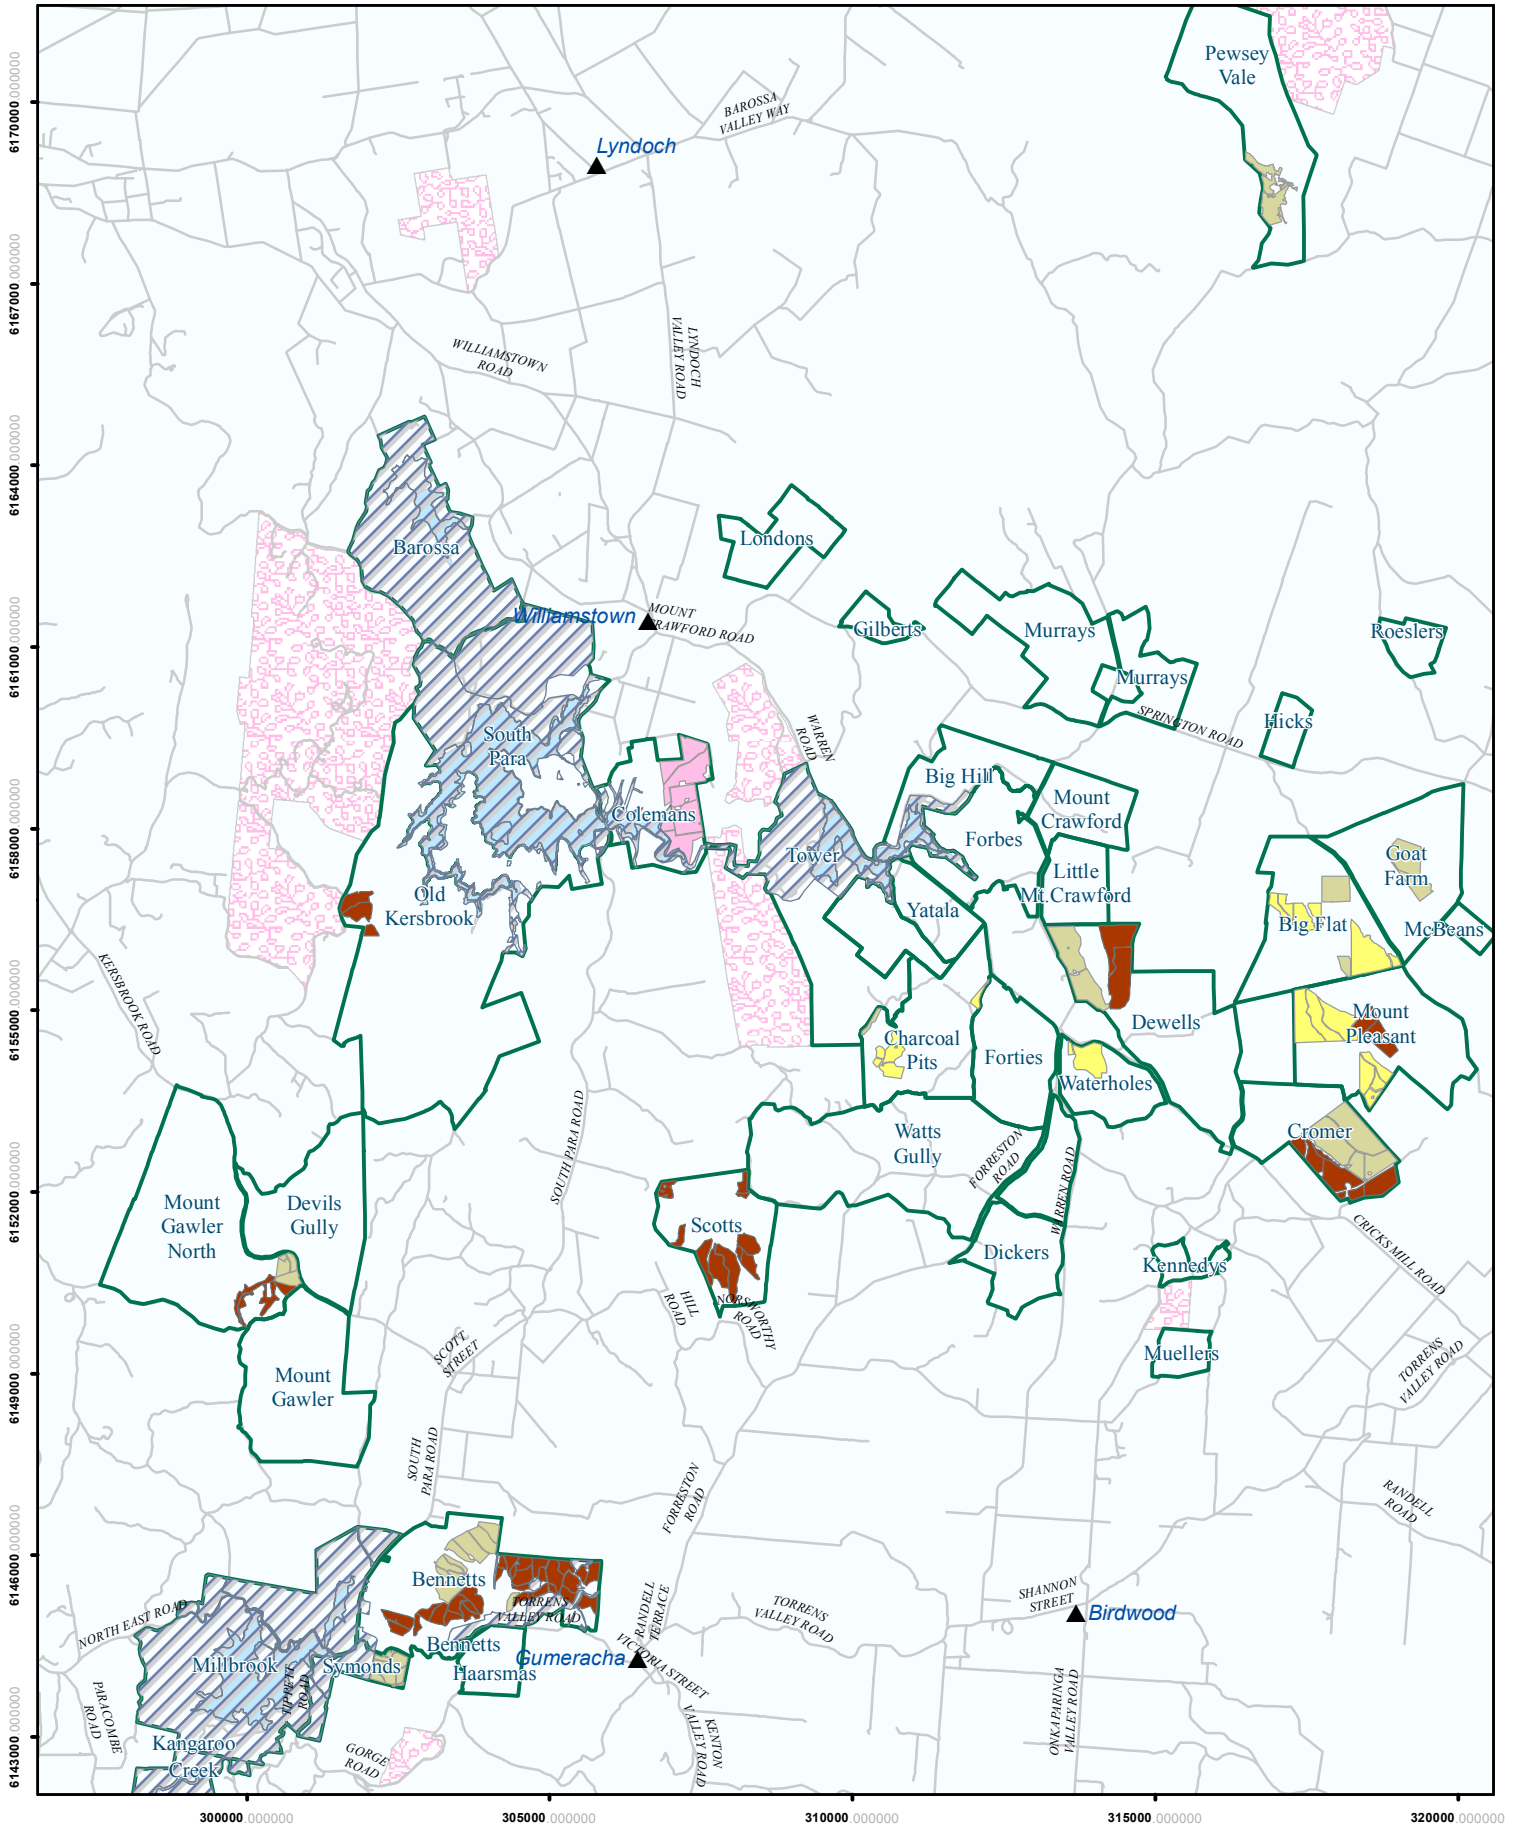

MOUNT CRAWFORD FOREST RESERVE - AERIAL OPERATIONS 2018 (Fertilising & Weed Spraying)

- Weed Spray-Autumn
- Weed Spray-Autumn_Spring
- Weed Spray-Spring
- Fertiliser-Spring
- Forest Locality/Name
- SA Water
- National Parks
- Roads
- Towns