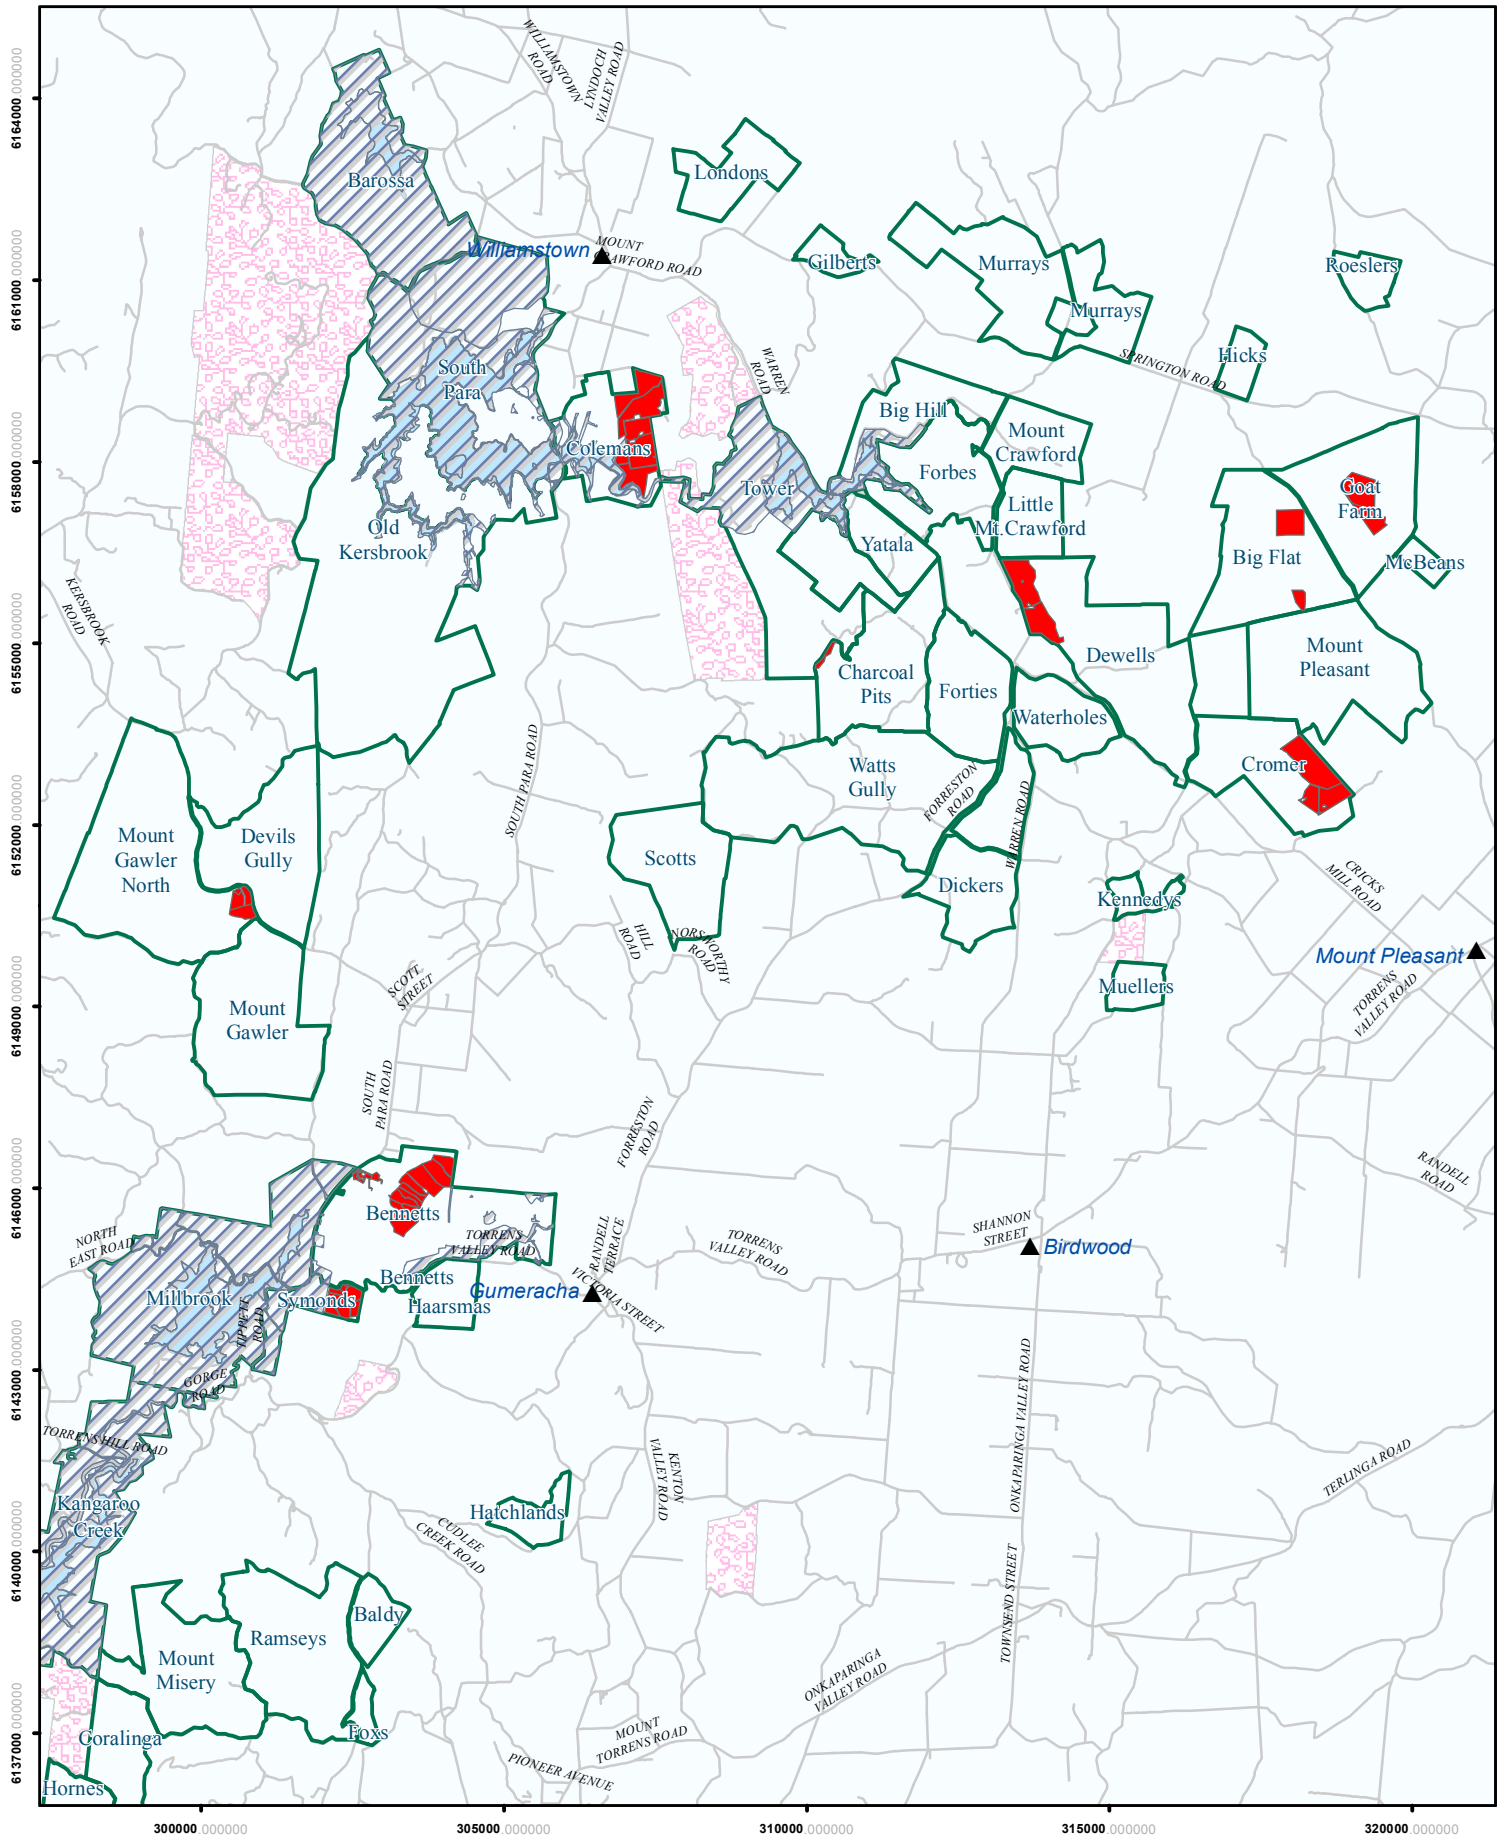

MT CRAWFORD FOREST RESERVE - RESIDUE BURNING SITES (Winter/Spring 2018)

- Residue Burning
- Forest Locality/Name
- SA Water
- National Parks
- Roads
- Towns