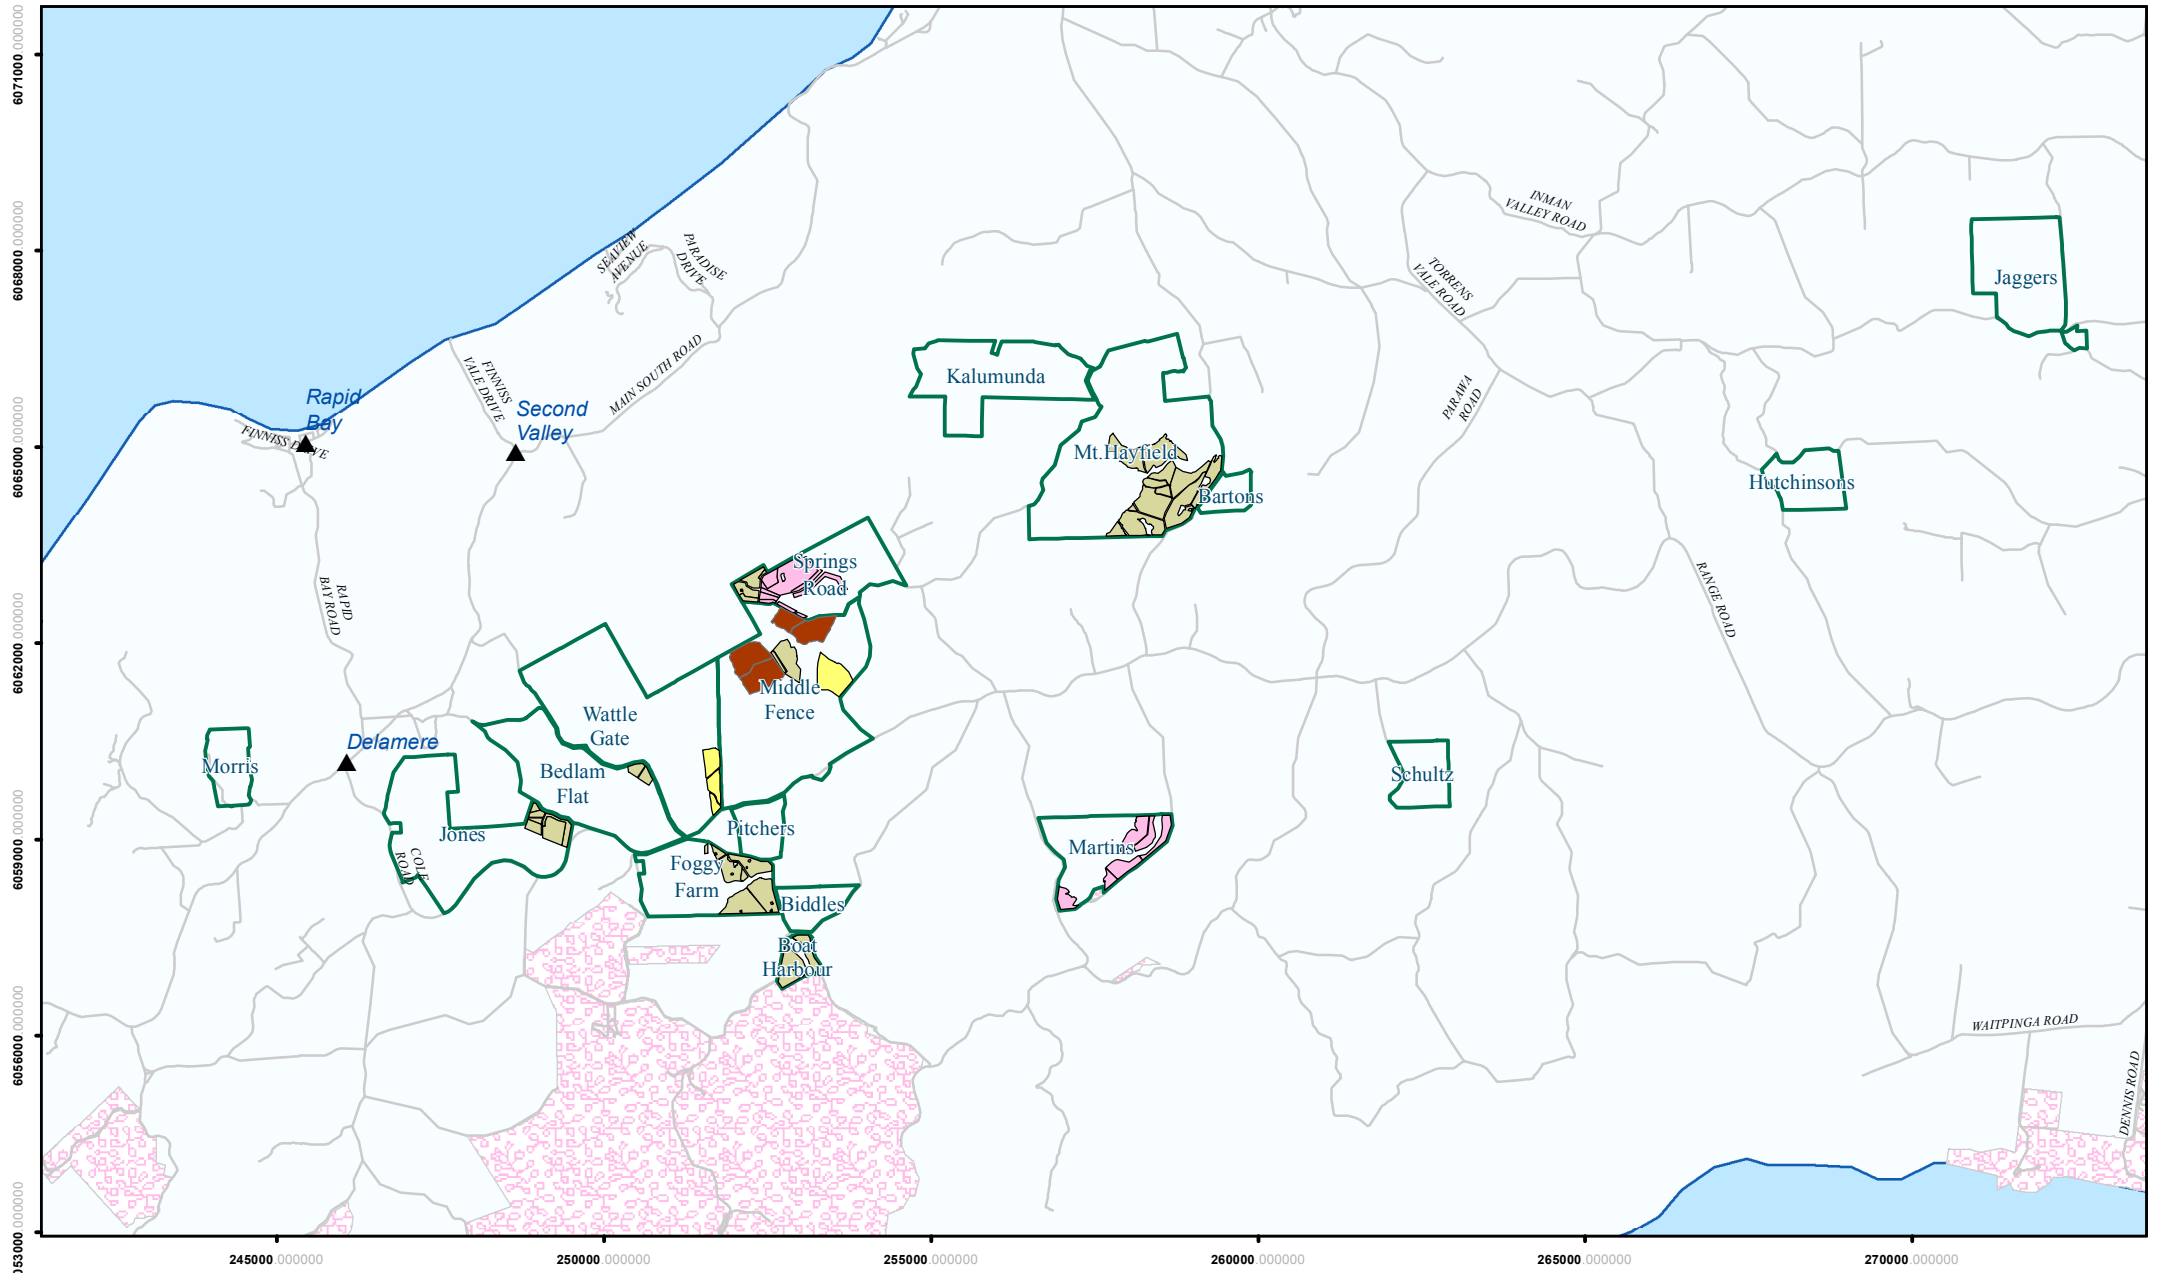

SECOND VALLEY FOREST RESERVE - AERIAL OPERATIONS 2018 (Fertilising & Weed Spraying)

- Weed Spray-Autumn
- Weed Spray-Autumn_Spring
- Weed Spray-Spring
- Fertiliser-Spring
- Forest Locality/Name
- National Parks
- Roads
- Towns