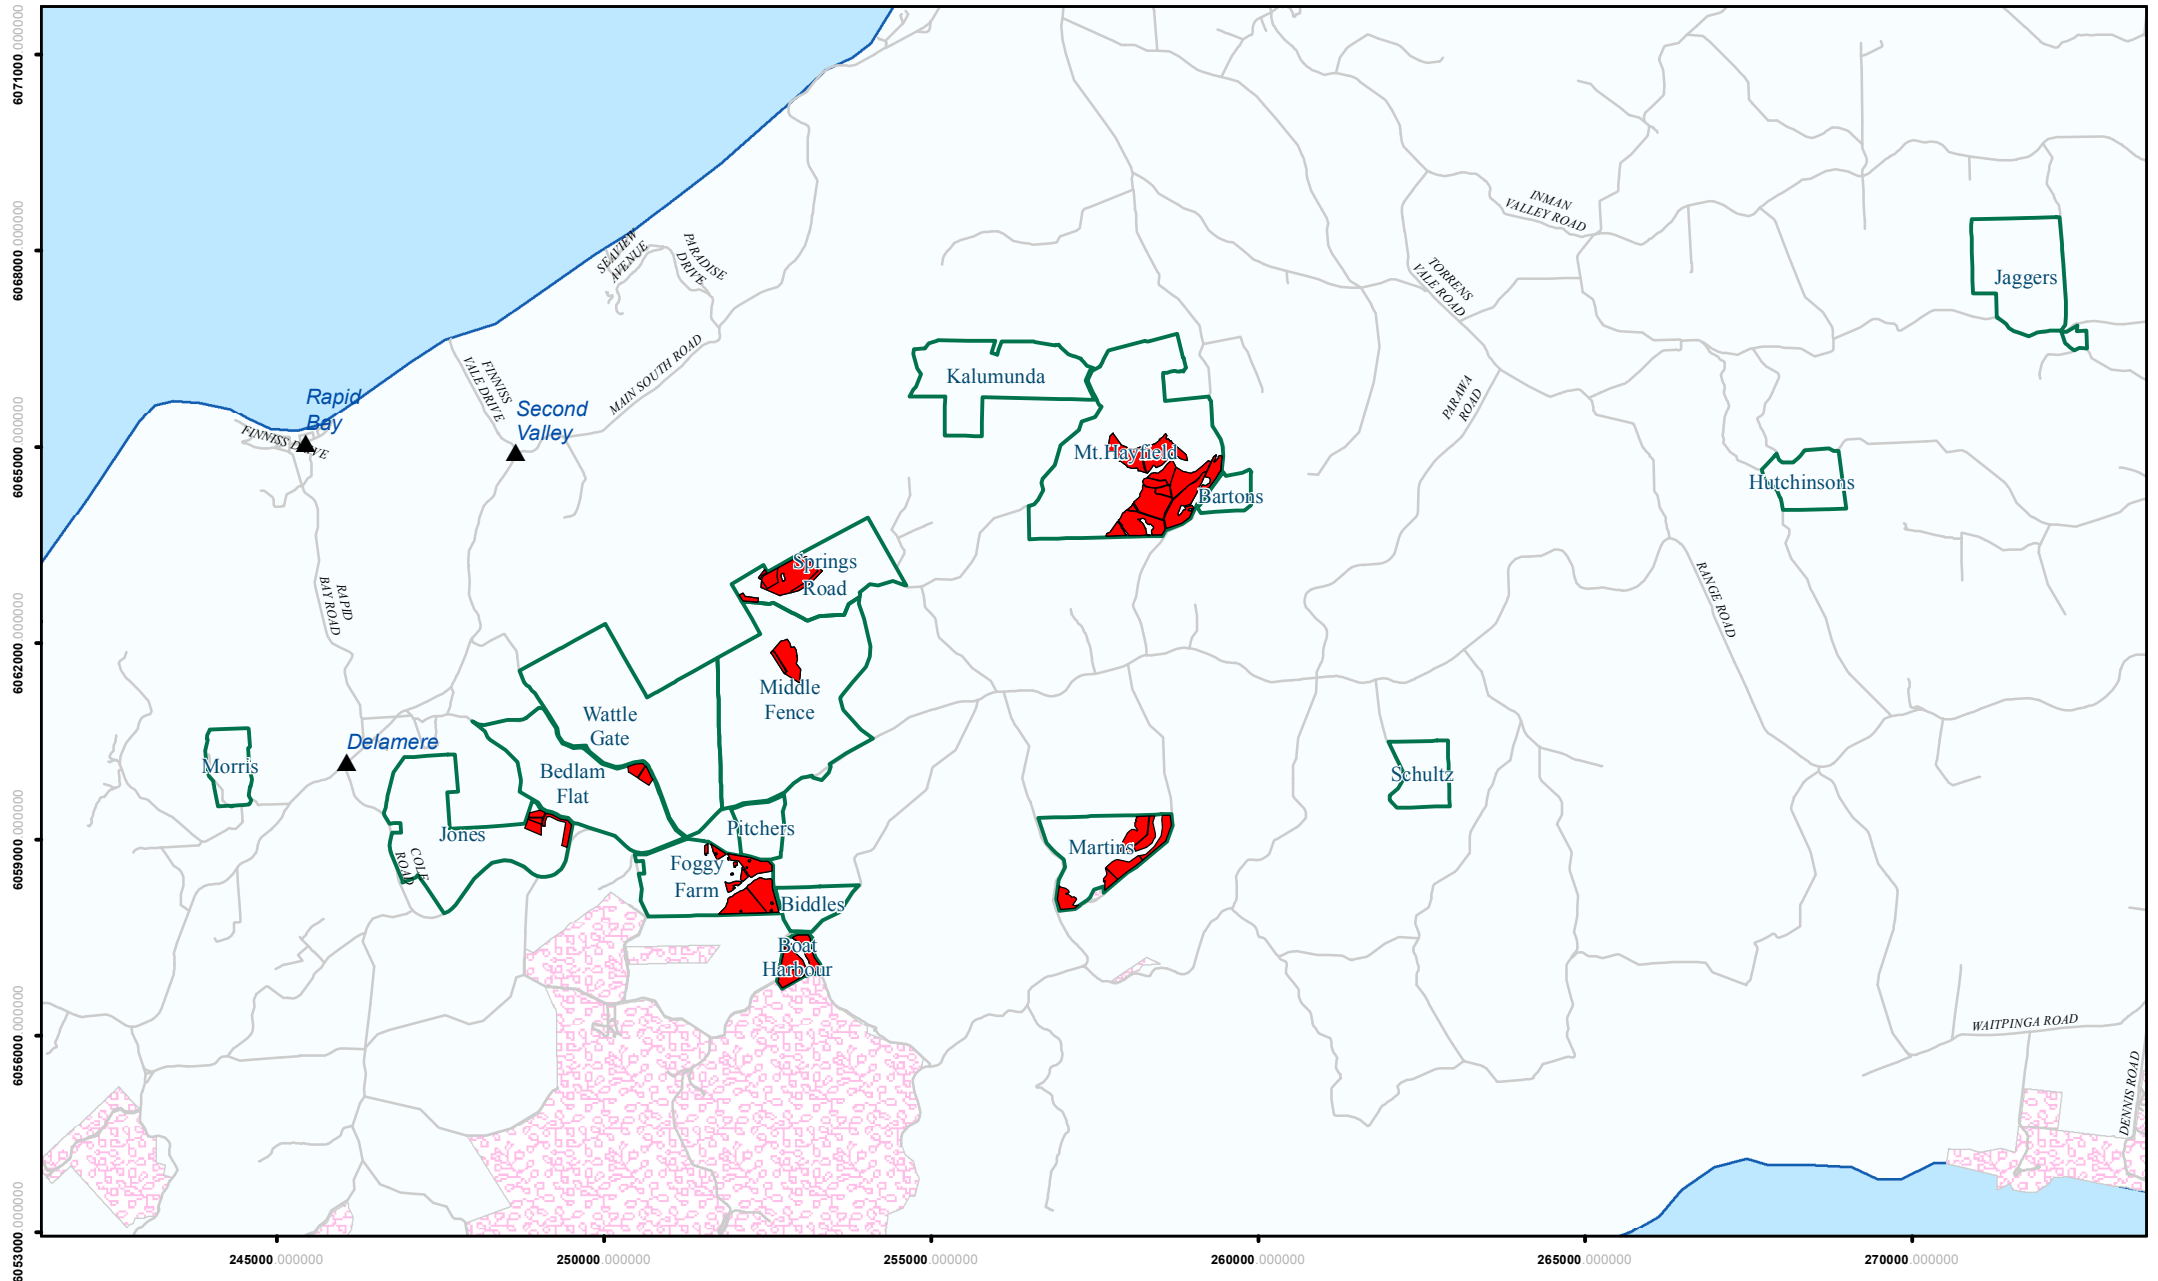

SECOND VALLEY FOREST RESERVE - RESIDUE BURNING SITES (Winter/Spring 2018)

- Residue Burning Sites
- Forest Locality/Name
- National Parks
- Roads
- Towns