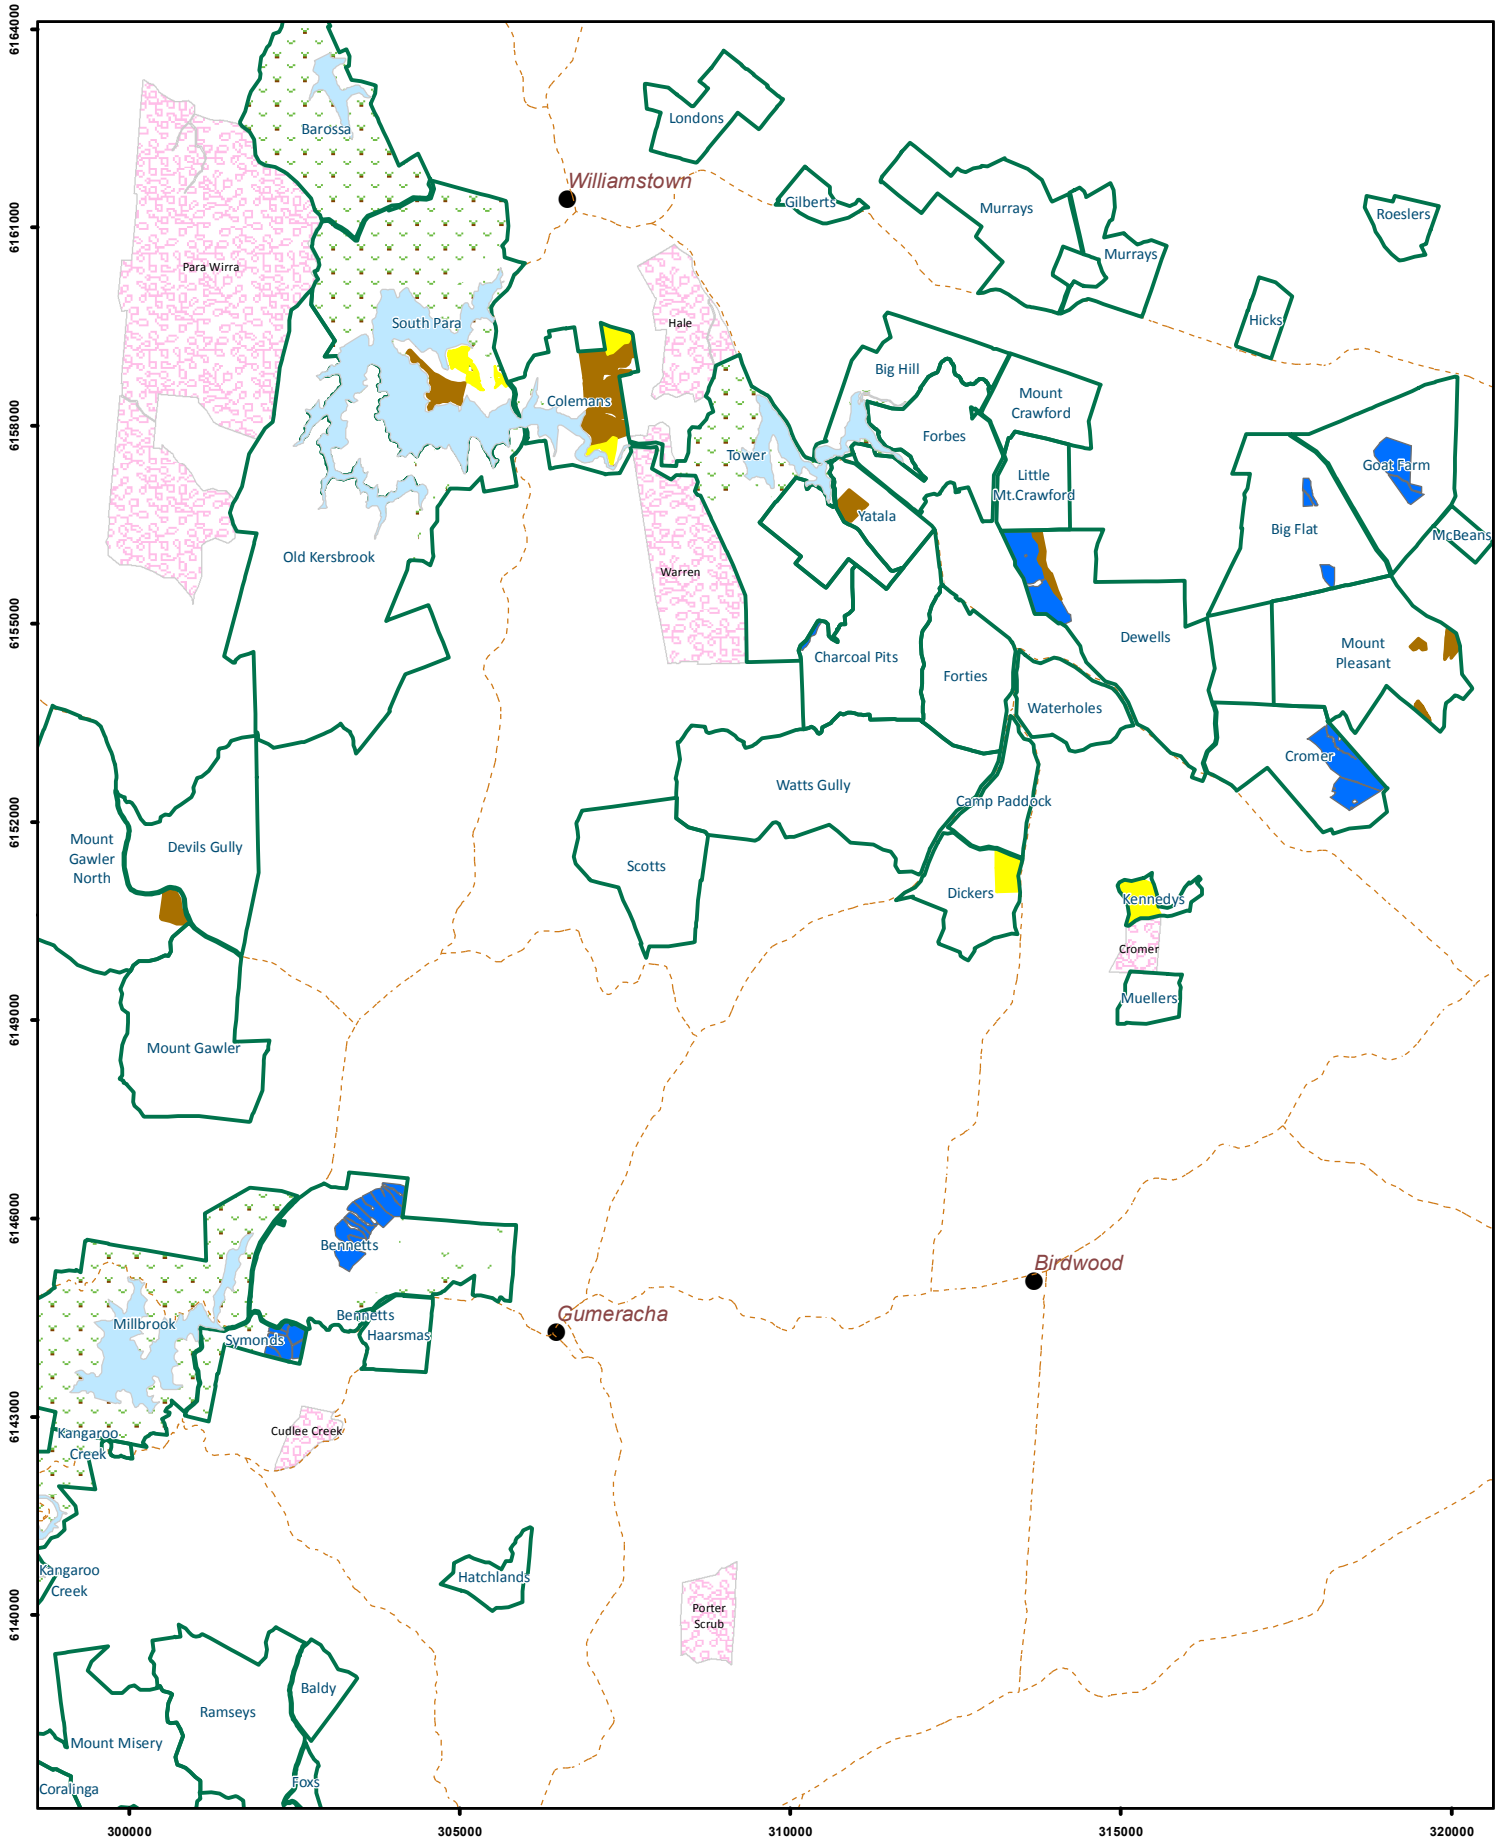

MOUNT CRAWFORD FOREST RESERVE Planned Forest Operations 2019

- Forest Reserves/Locality Names
- Main Roads
- SA Water
- National Parks

1. ### Planned Forest Operations
2. Competition Control (Helicopter) - Autumn 2019
   - Competition Control (Helicopter) - Autumn/Spring 2019
   - Competition Control (Helicopter) - Spring 2019