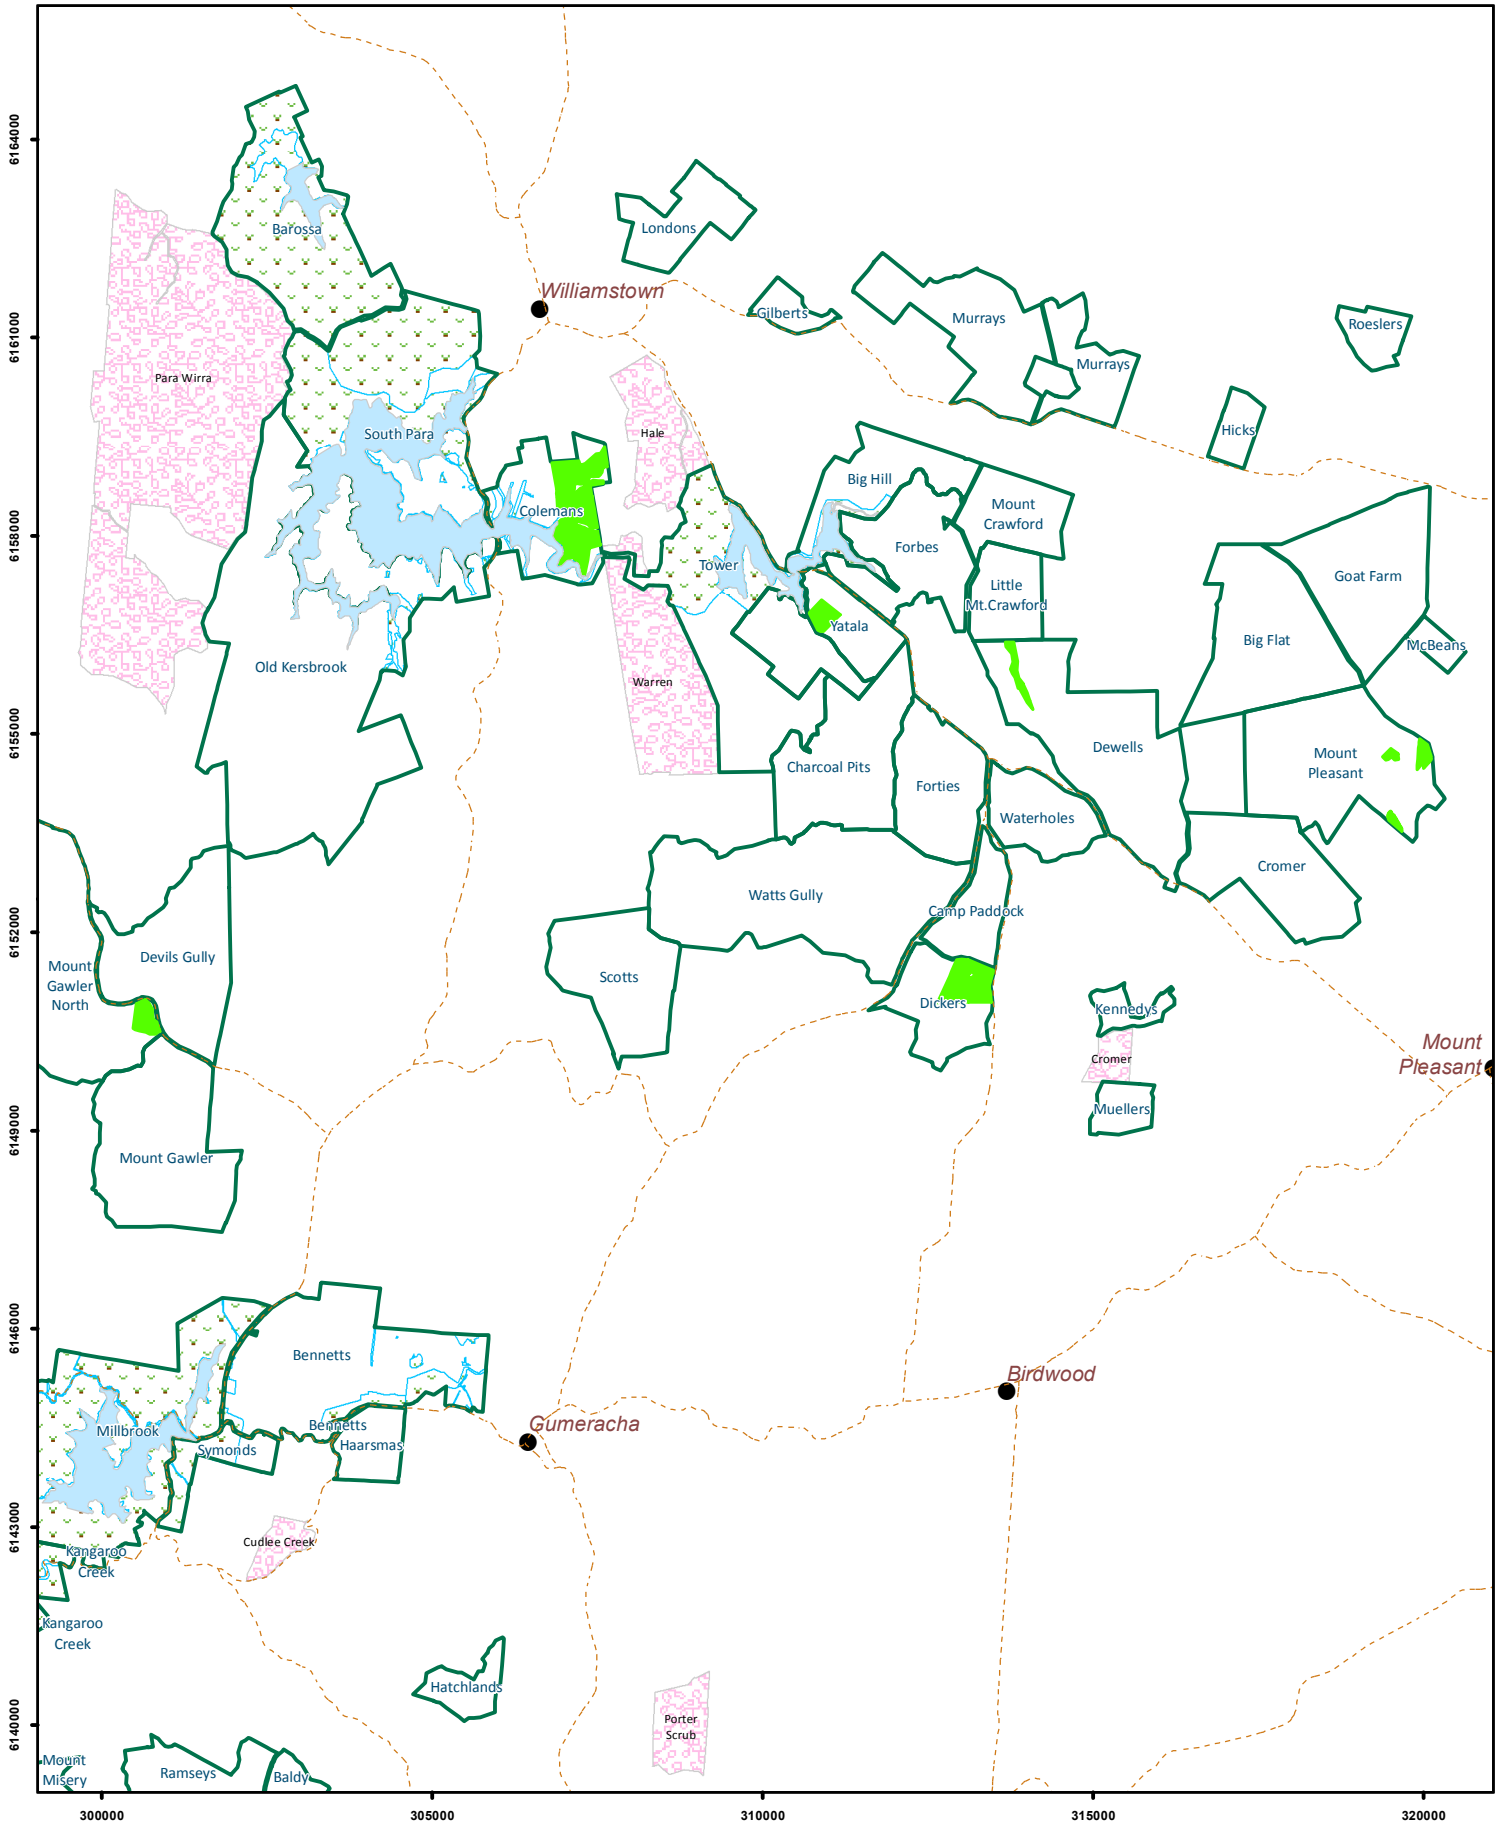

MOUNT CRAWFORD FOREST RESERVE Planned Forest Operations 2019

- Forest Reserves/Locality Names
- SA Water
- National Parks
- Main Roads

Planned Forest Operations

- Planting 2019