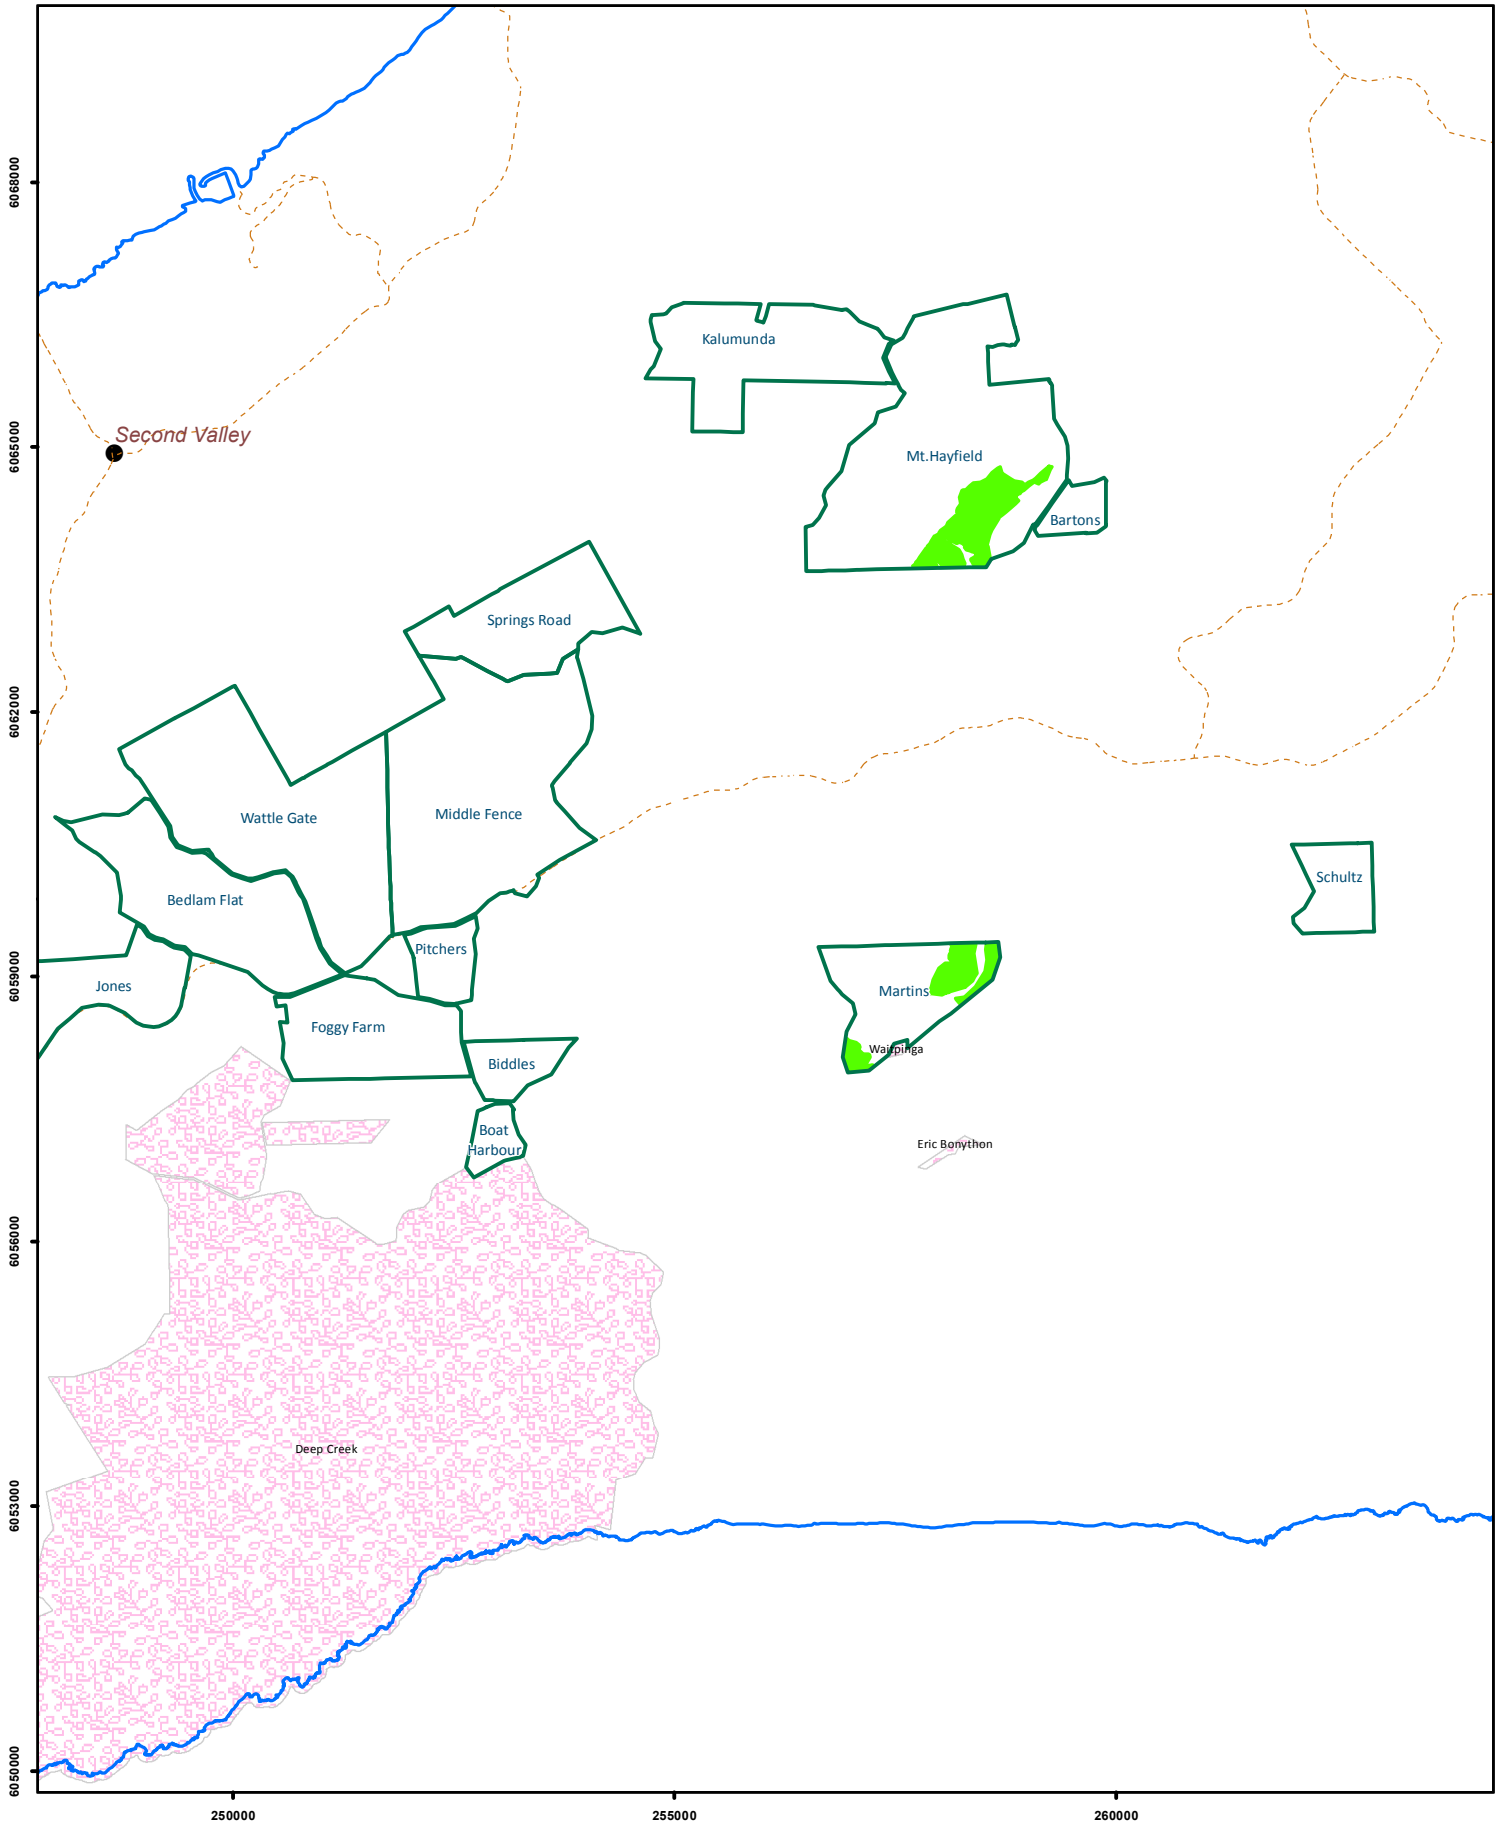

SECOND VALLEY FOREST RESERVE Planned Forest Operations 2019

1. Forest Reserves/Locality Names
   - Main Roads
   - National Parks
2. **Planned Forest Operations**
3. Planting 2019