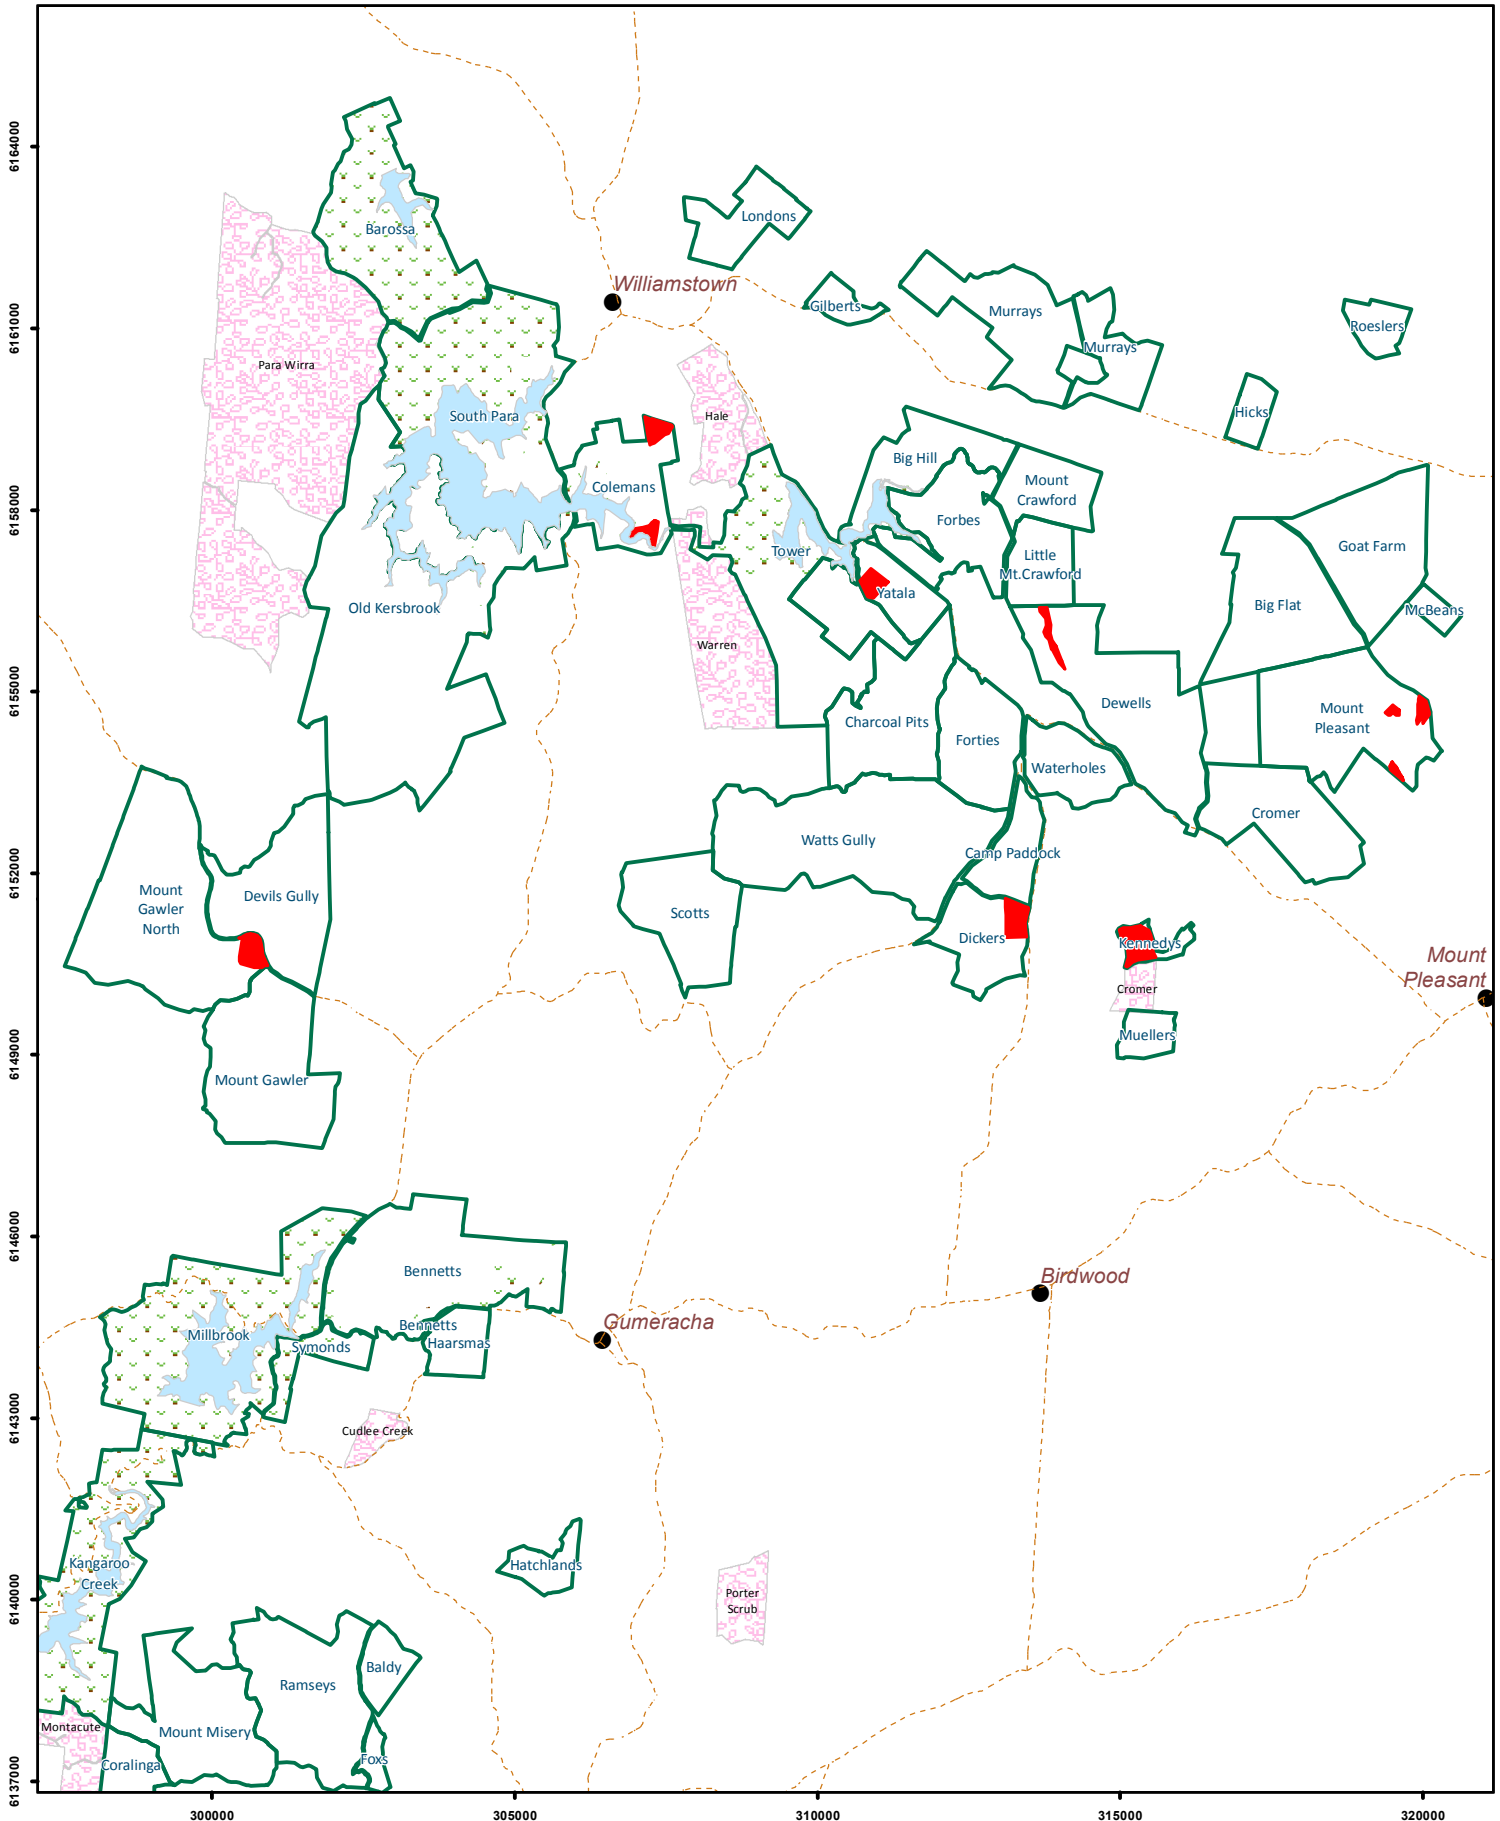

MOUNT CRAWFORD FOREST RESERVE Planned Forest Operations 2019

- Forest Reserves/Locality Names
- Main Roads
- SA Water
- National Parks

Planned Forest Operations

Residue Burning Winter 2019