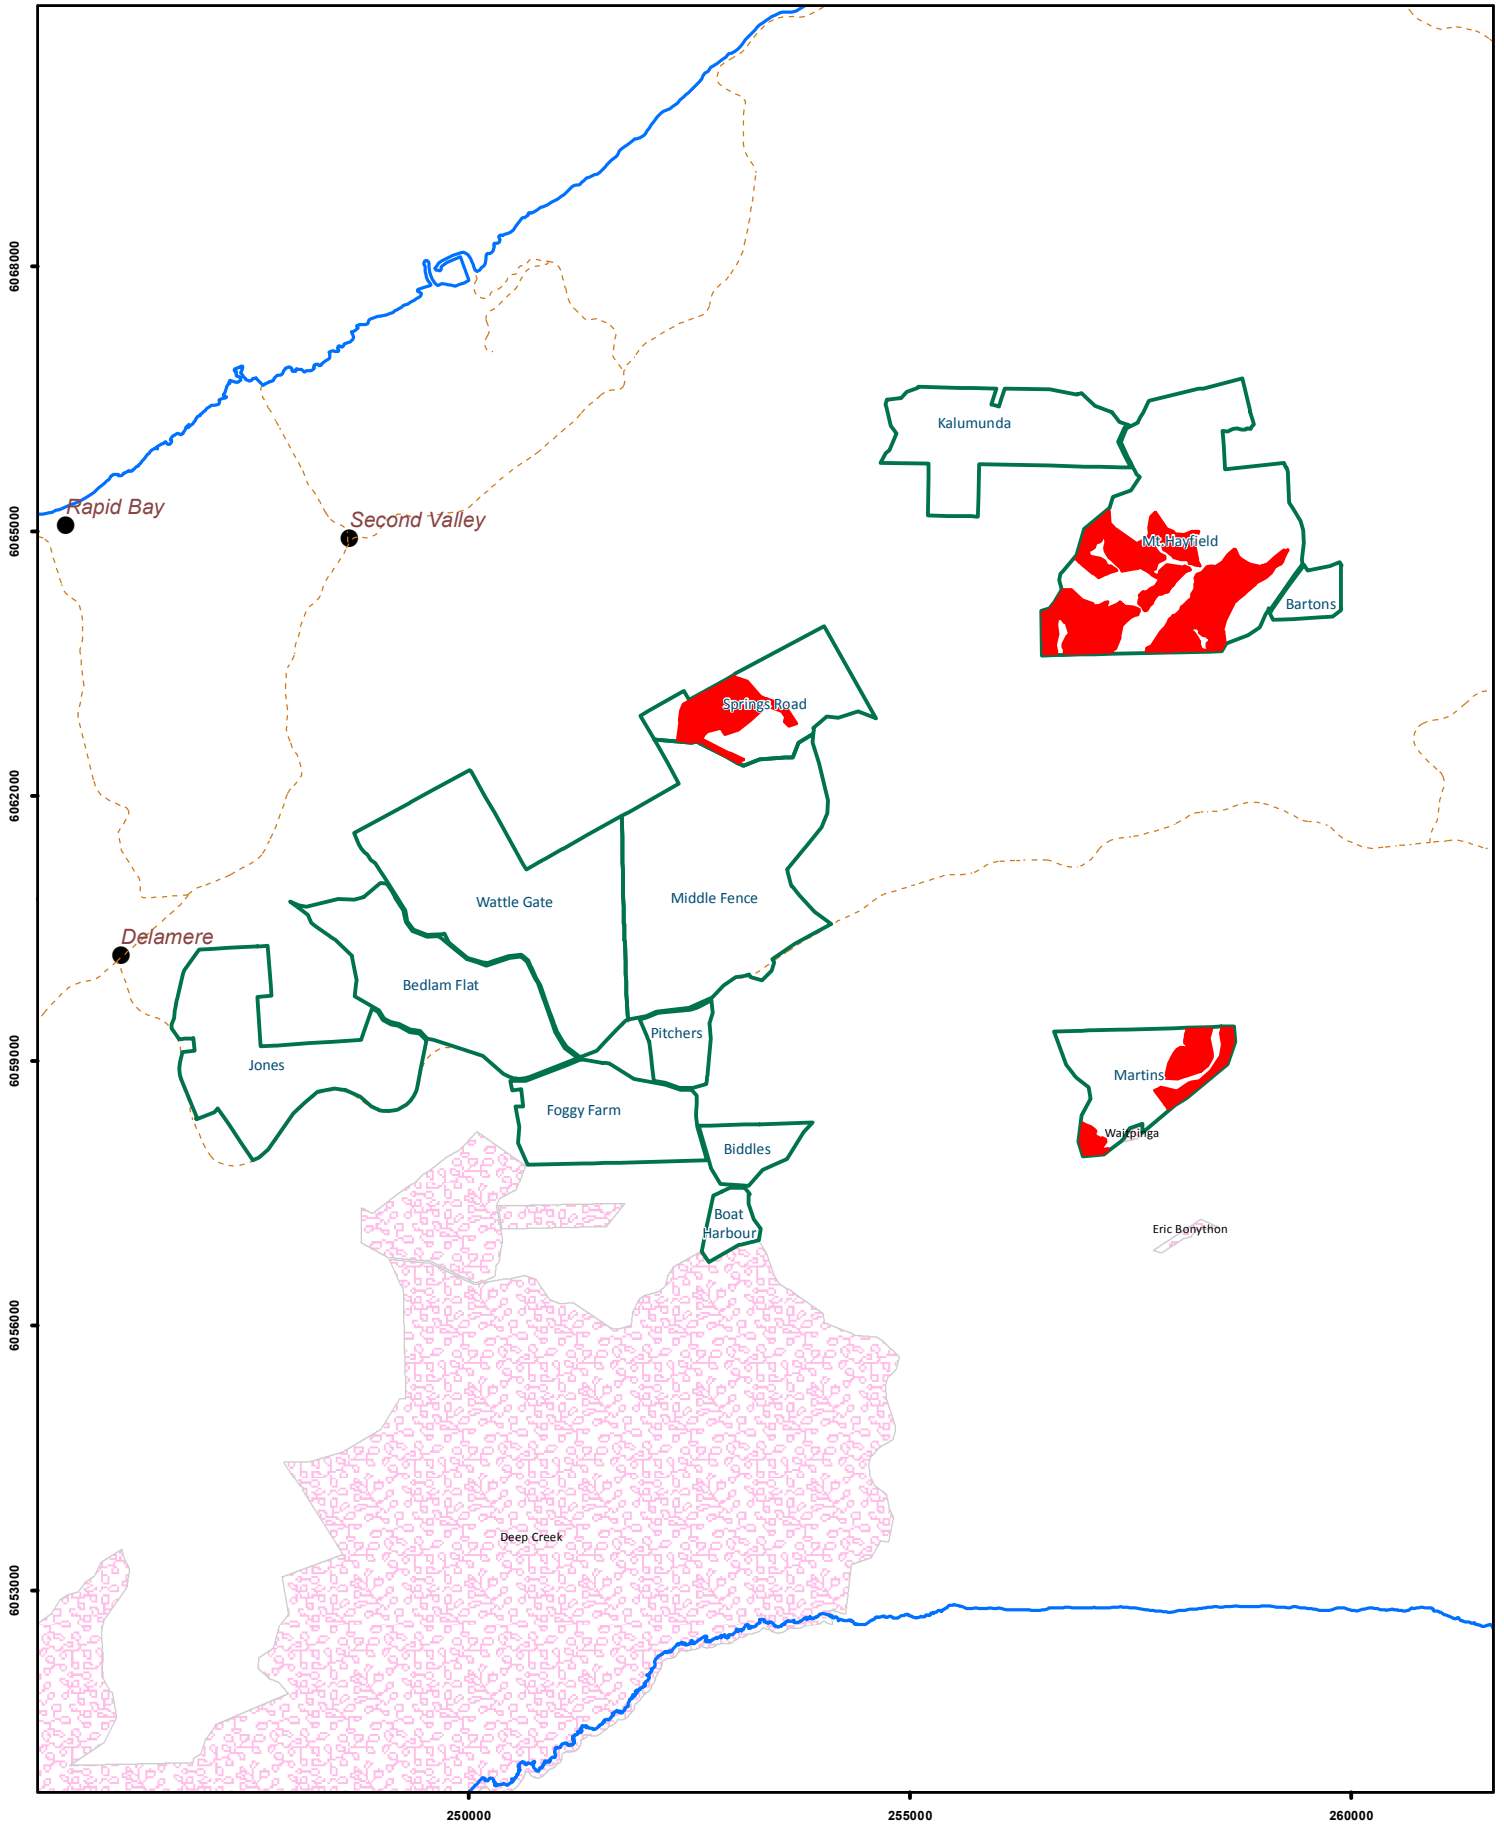

SECOND VALLEY FOREST RESERVE Planned Forest Operations 2019

- Forest Reserves/Locality Names
- Main Roads
- National Parks

Planned Forest Operations
 Residue Burning Winter 2019