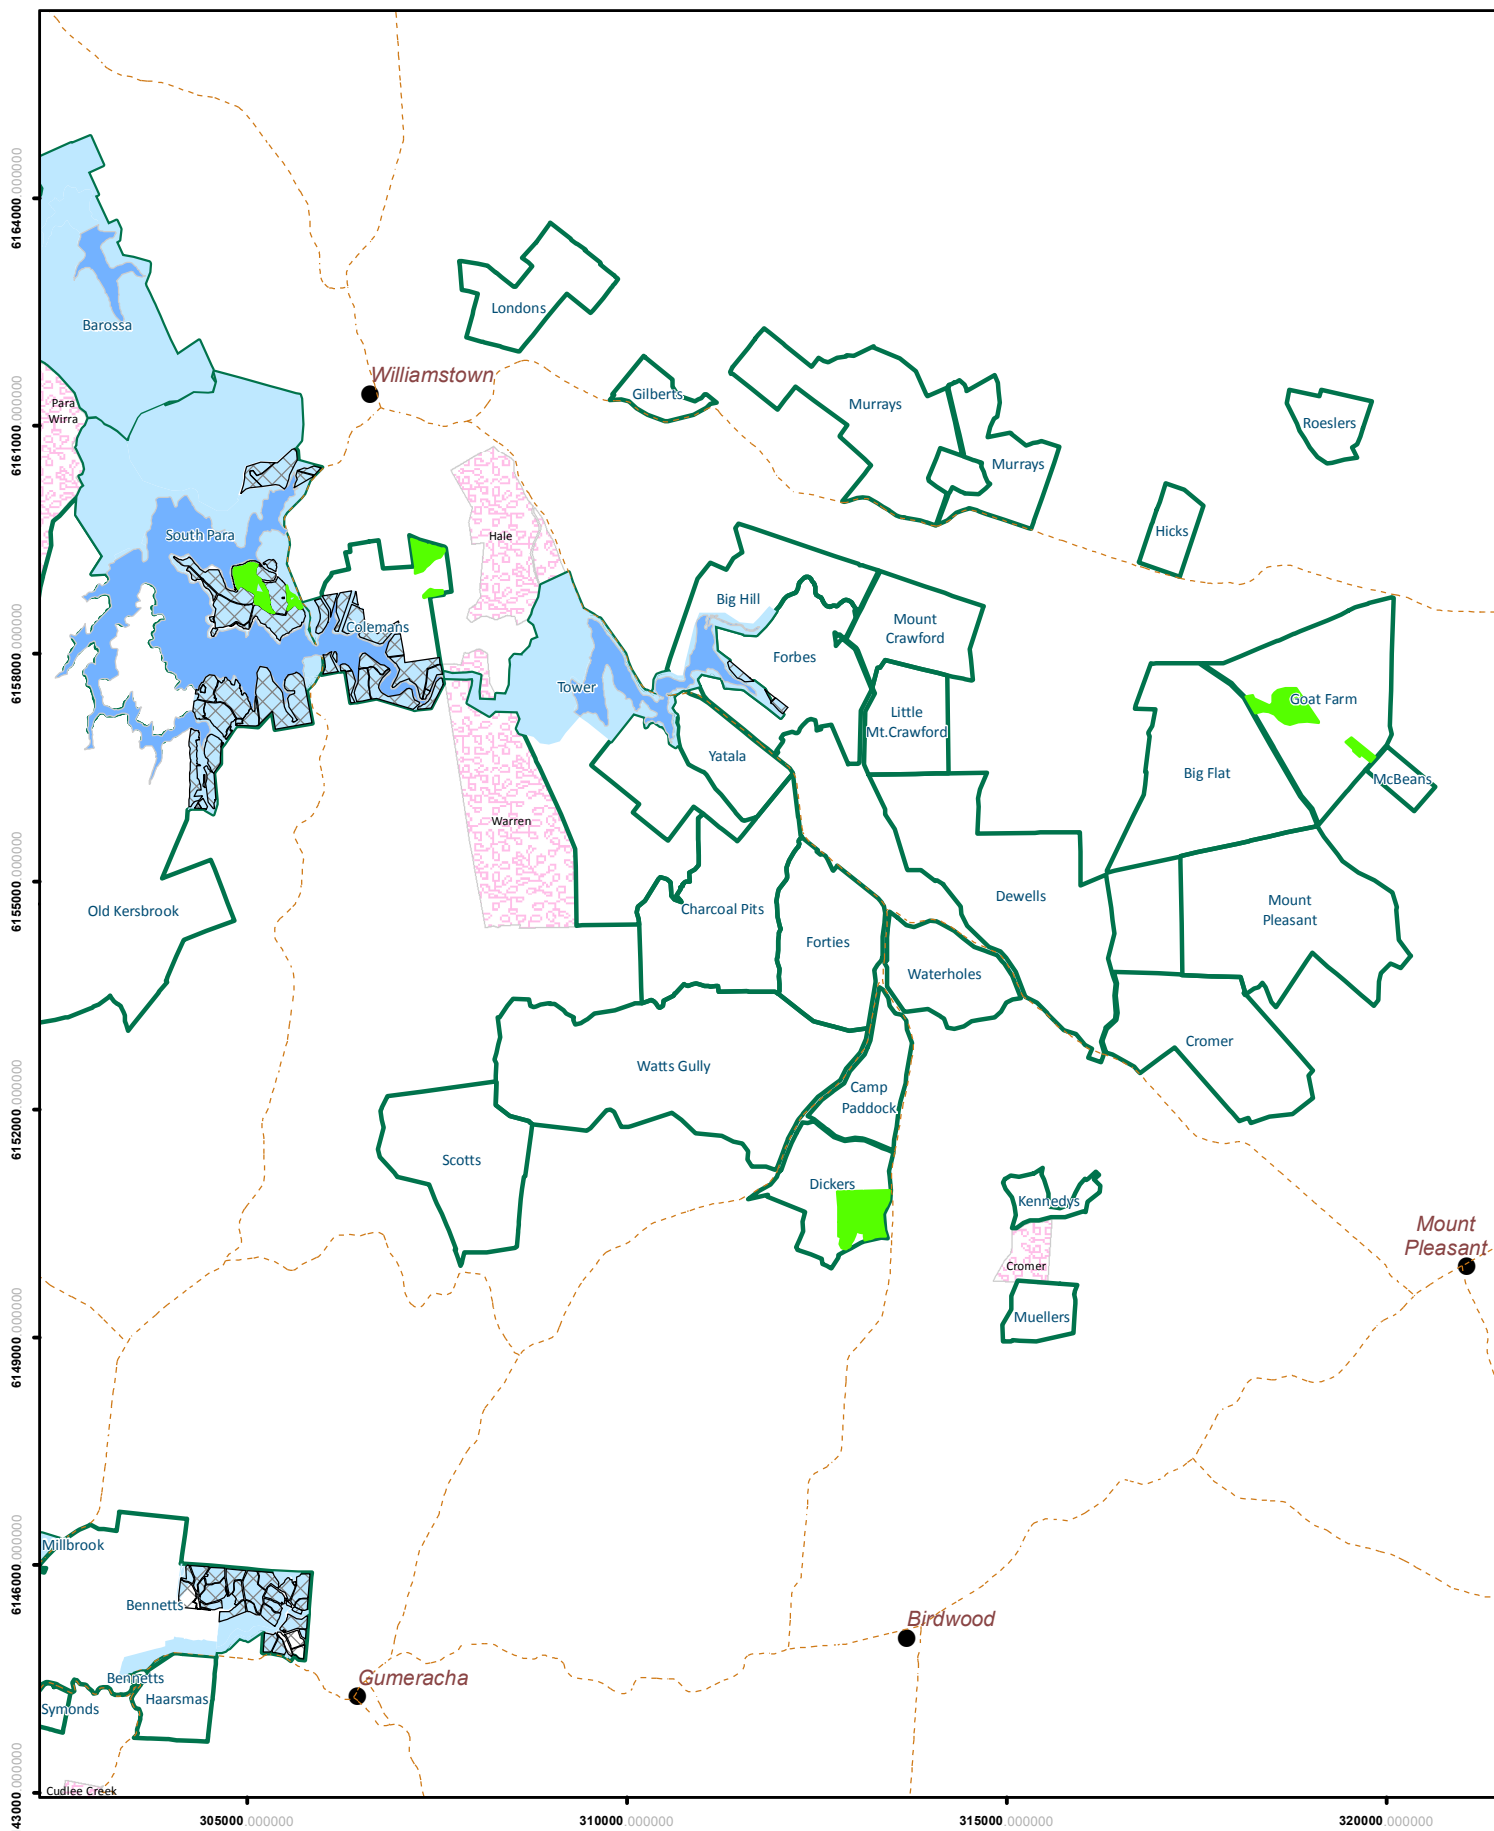

MT CRAWFORD FOREST RESERVE Planned Forest Operations 2020

- Forest Reserves/Locality Names
- Plantation on SA Water land
- SA Water
- Reservoir
- National Parks
- Main Roads

Planned Forest Operations

- Planting 2020