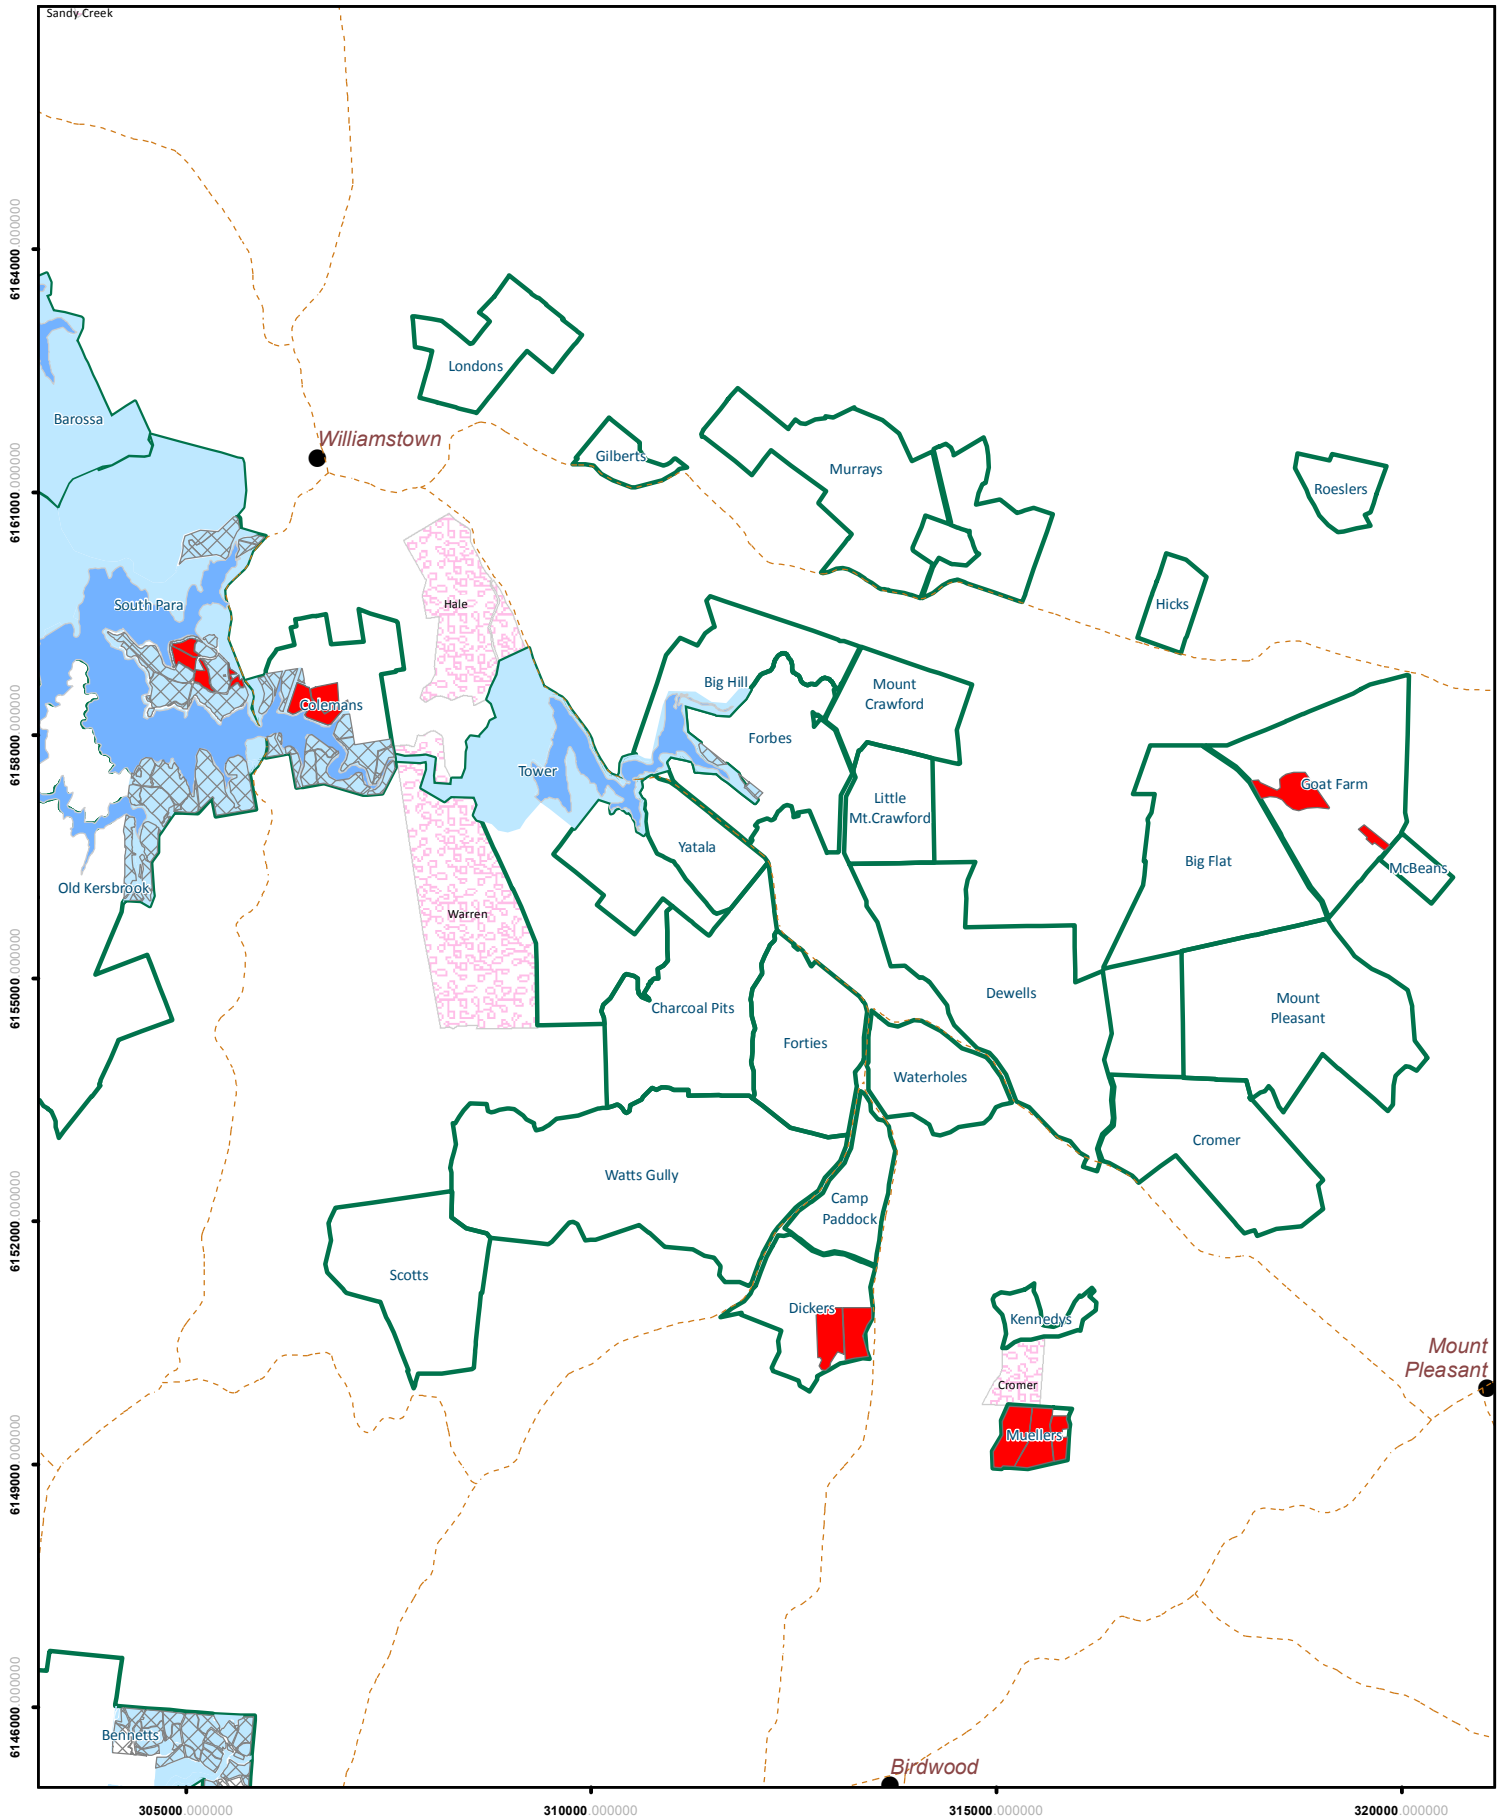

MT CRAWFORD FOREST RESERVE Planned Forest Operations 2020

- Forest Reserves/Locality Names
- Plantation on SA Water land
- SA Water
- Reservoir
- National Parks
- Main Roads

Planned Forest Operations

Residue Burning 2020

2.5 1.25 0 2.5 Km