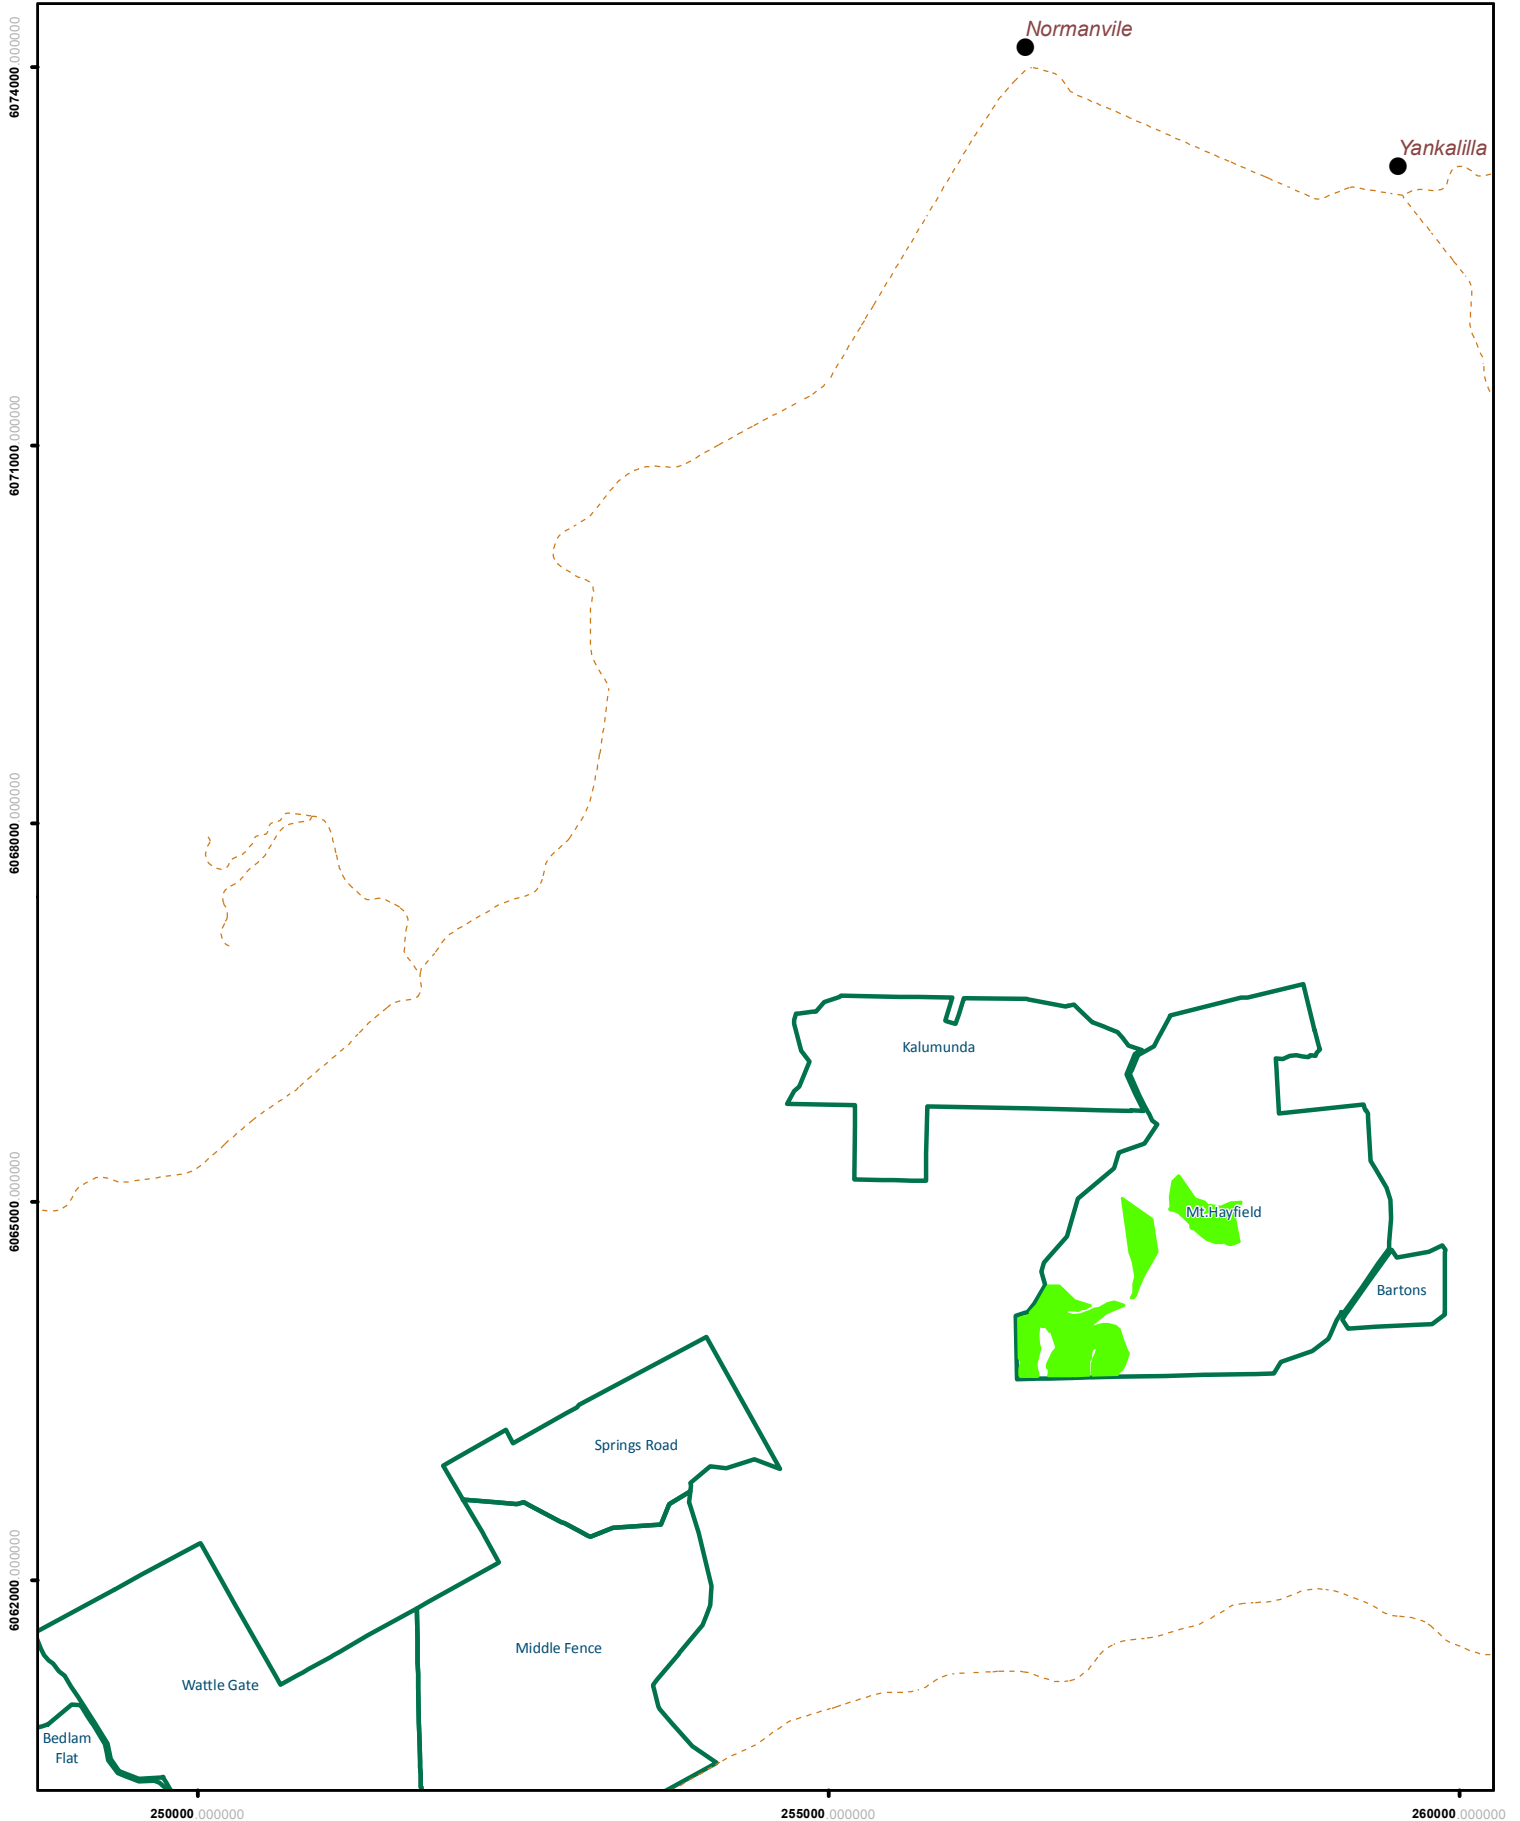

SECOND VALLEY FOREST RESERVE Planned Forest Operations 2020

- Forest Reserves/Locality Names
- Plantation on SA Water land
- SA Water
- Reservoir
- National Parks
- Main Roads

Planned Forest Operations

Planting 2020