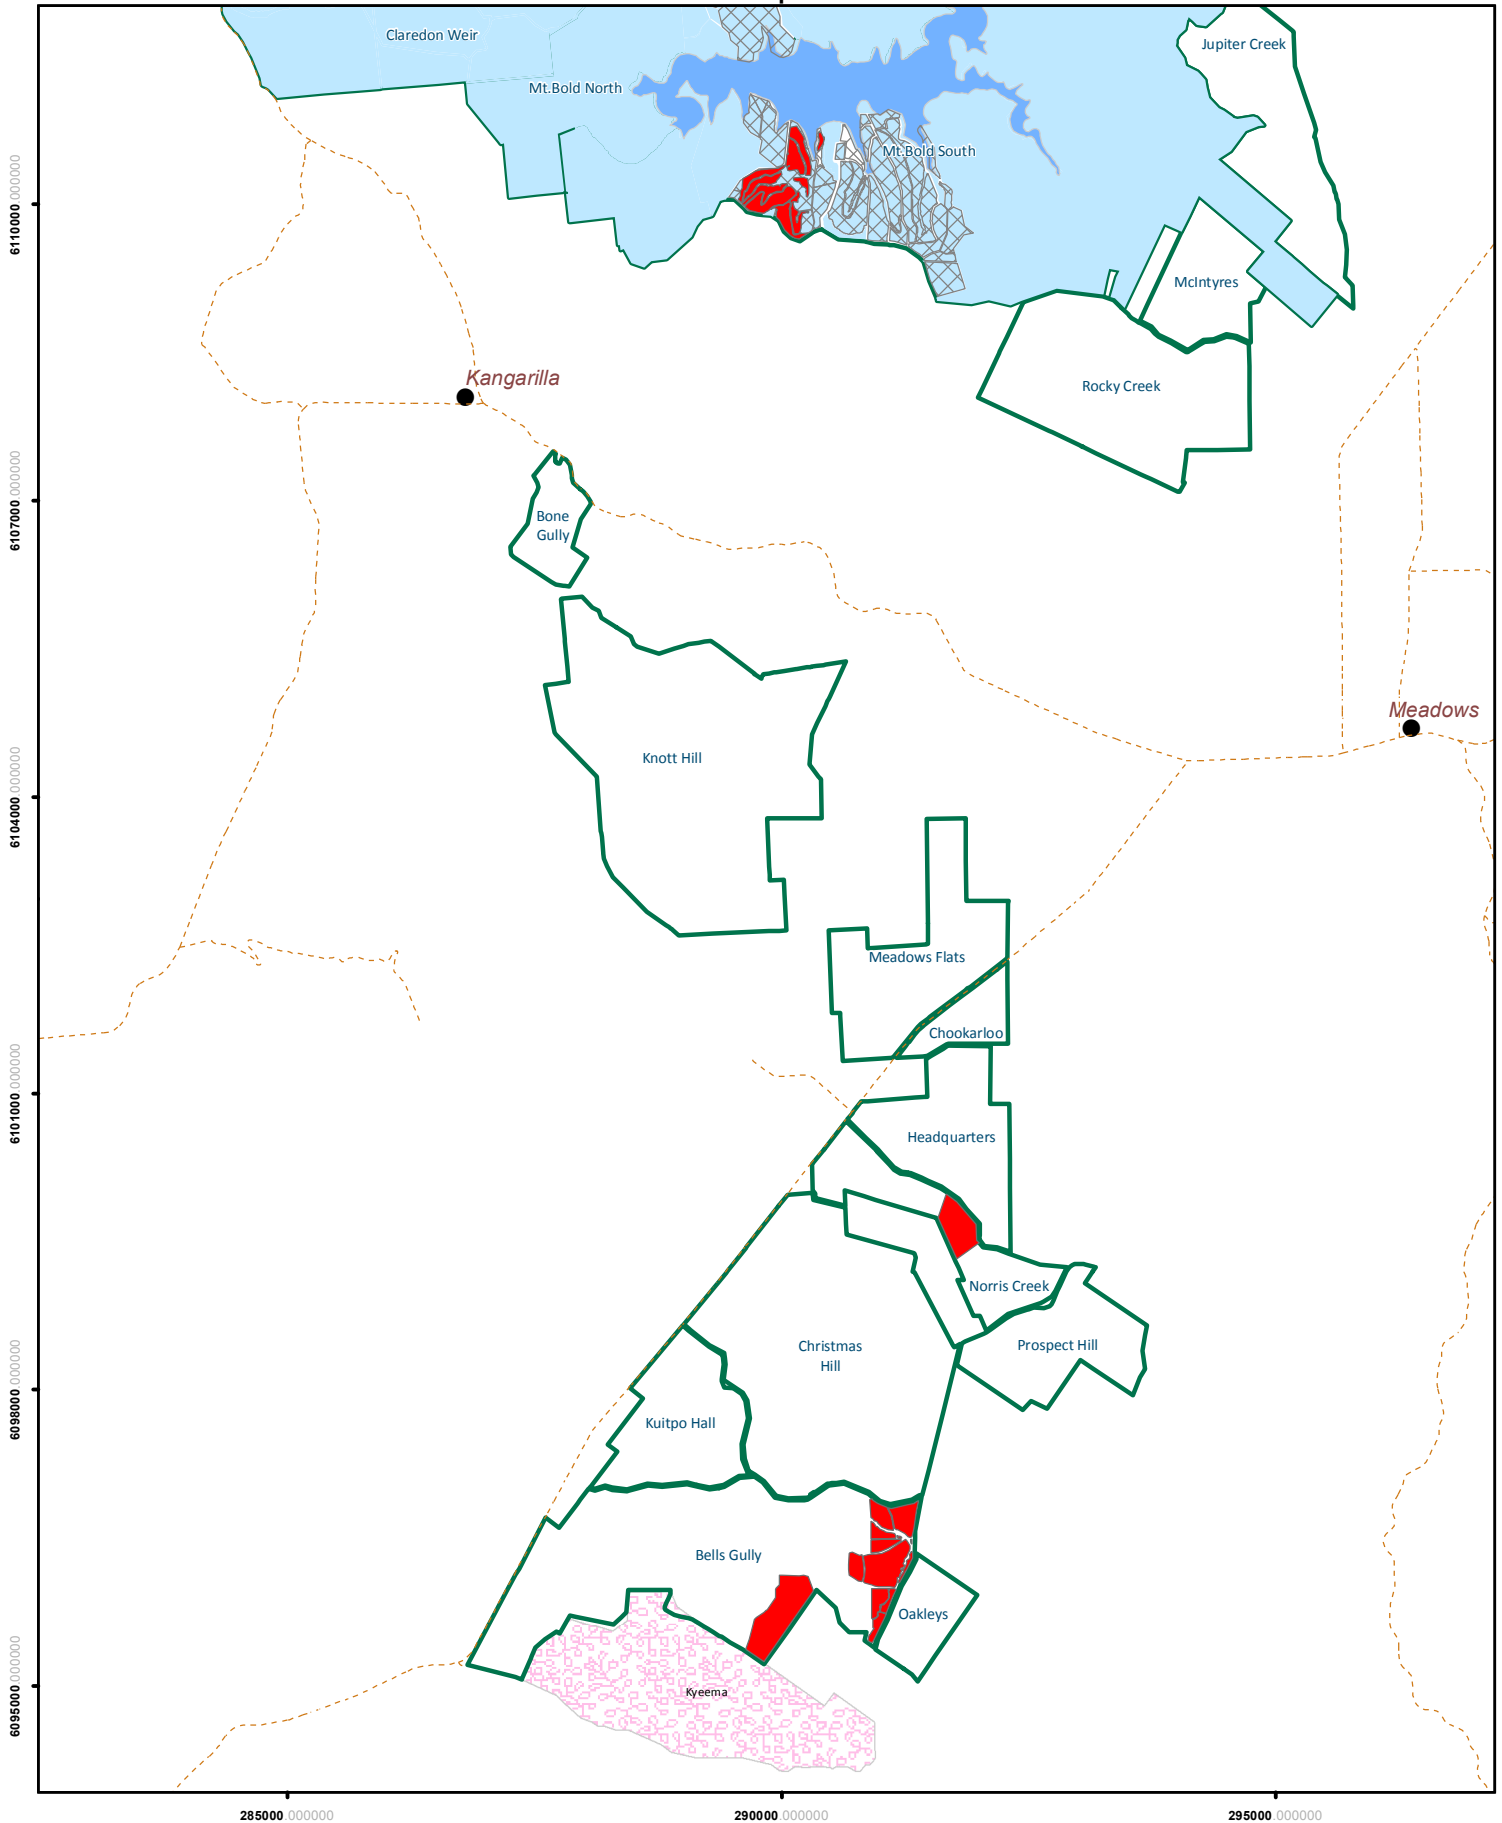

KUITPO FOREST RESERVE Planned Forest Operations 2020

- Forest Reserves/Locality Names
- Plantation on SA Water land
- SA Water
- Reservoir
- National Parks
- Main Roads

Planned Forest Operations

Residue Burning 2020

2 1 0 2 Km