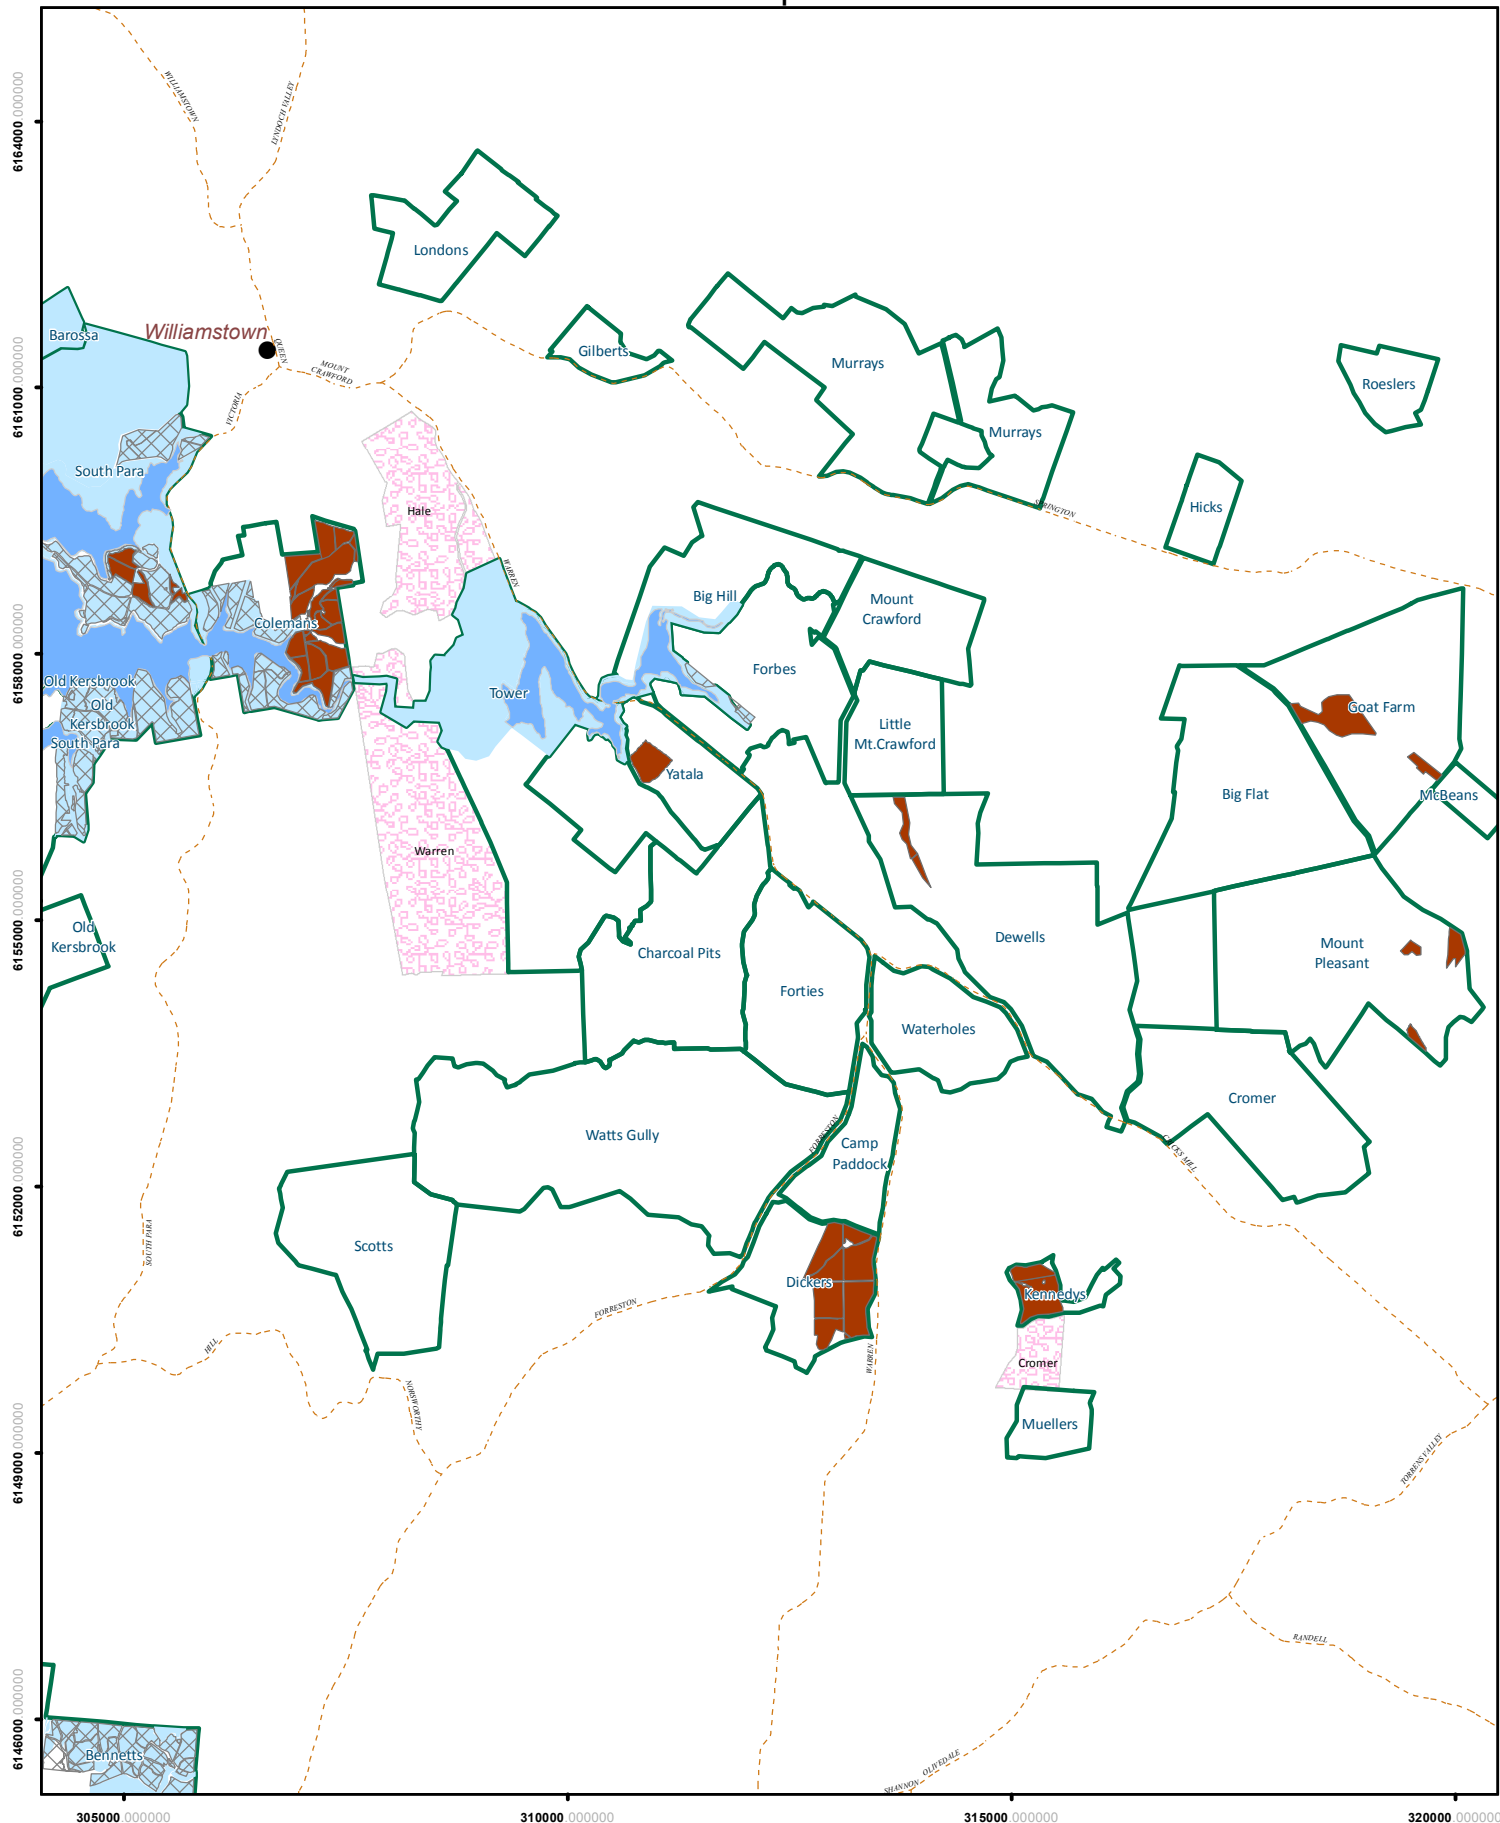

MT CRAWFORD FOREST RESERVE Planned Forest Operations 2020

- Plantation on SA Water land
- Reservoir
- SA Water
- Main Roads
- Forest Reserves/Locality Names
- National Parks

Planned Forest Operations

- Herbicide Application-Autumn 2020