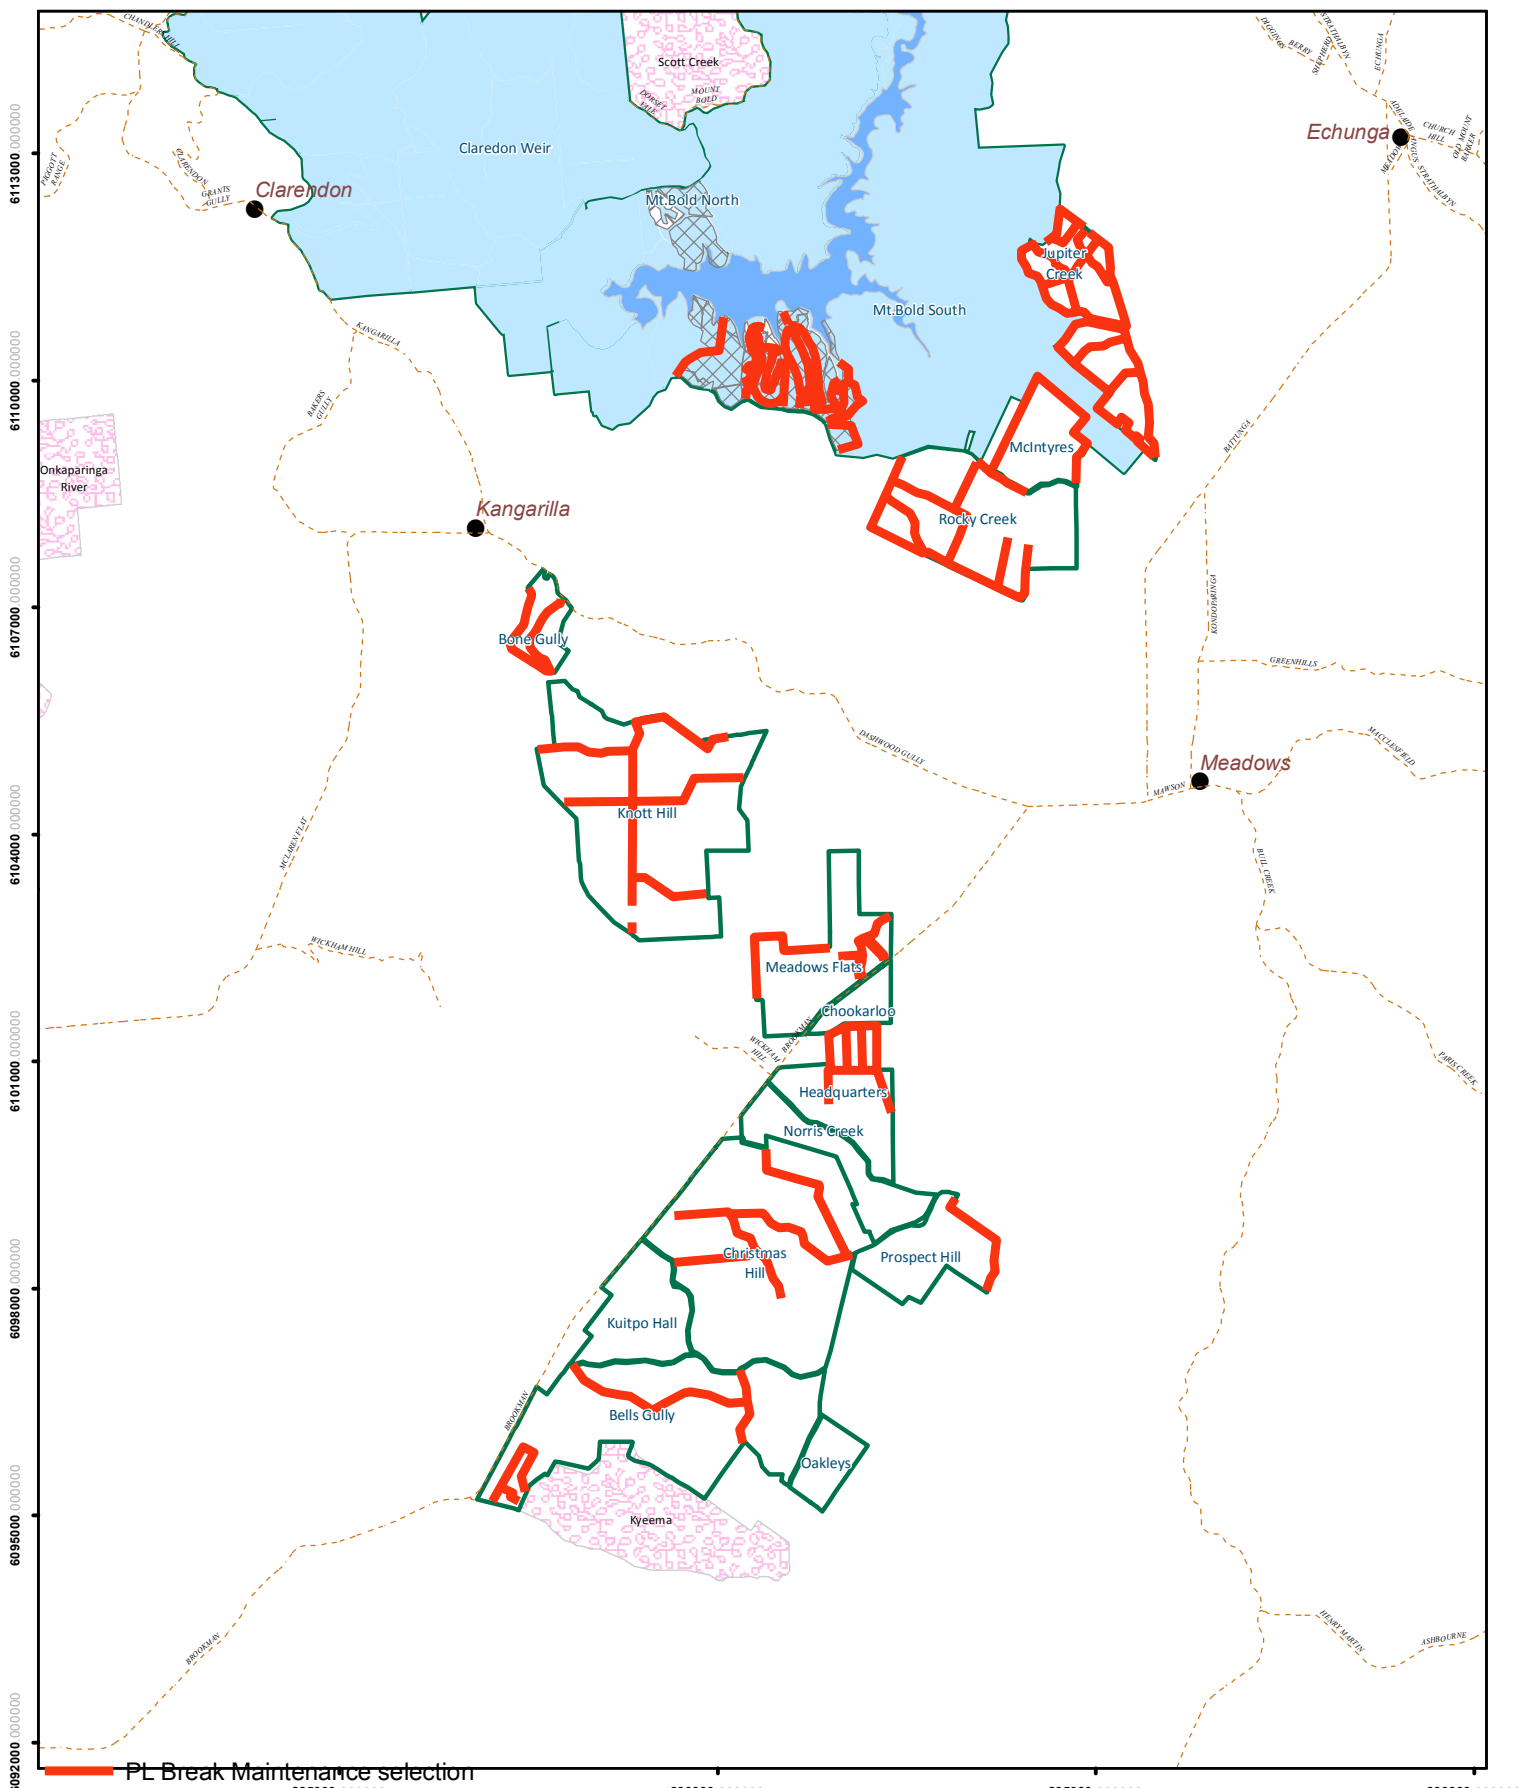

KUITPO FOREST RESERVE Planned Forest Operations 2020 Firebreak Spraying

- PL Break Maintenance selection
- Plantation on SA Water land
- Reservoir
- SA Water
- Main Roads
- Forest Reserves/Locality Names
- National Parks

Planned Forest Operations

PL Break Maintenance selection