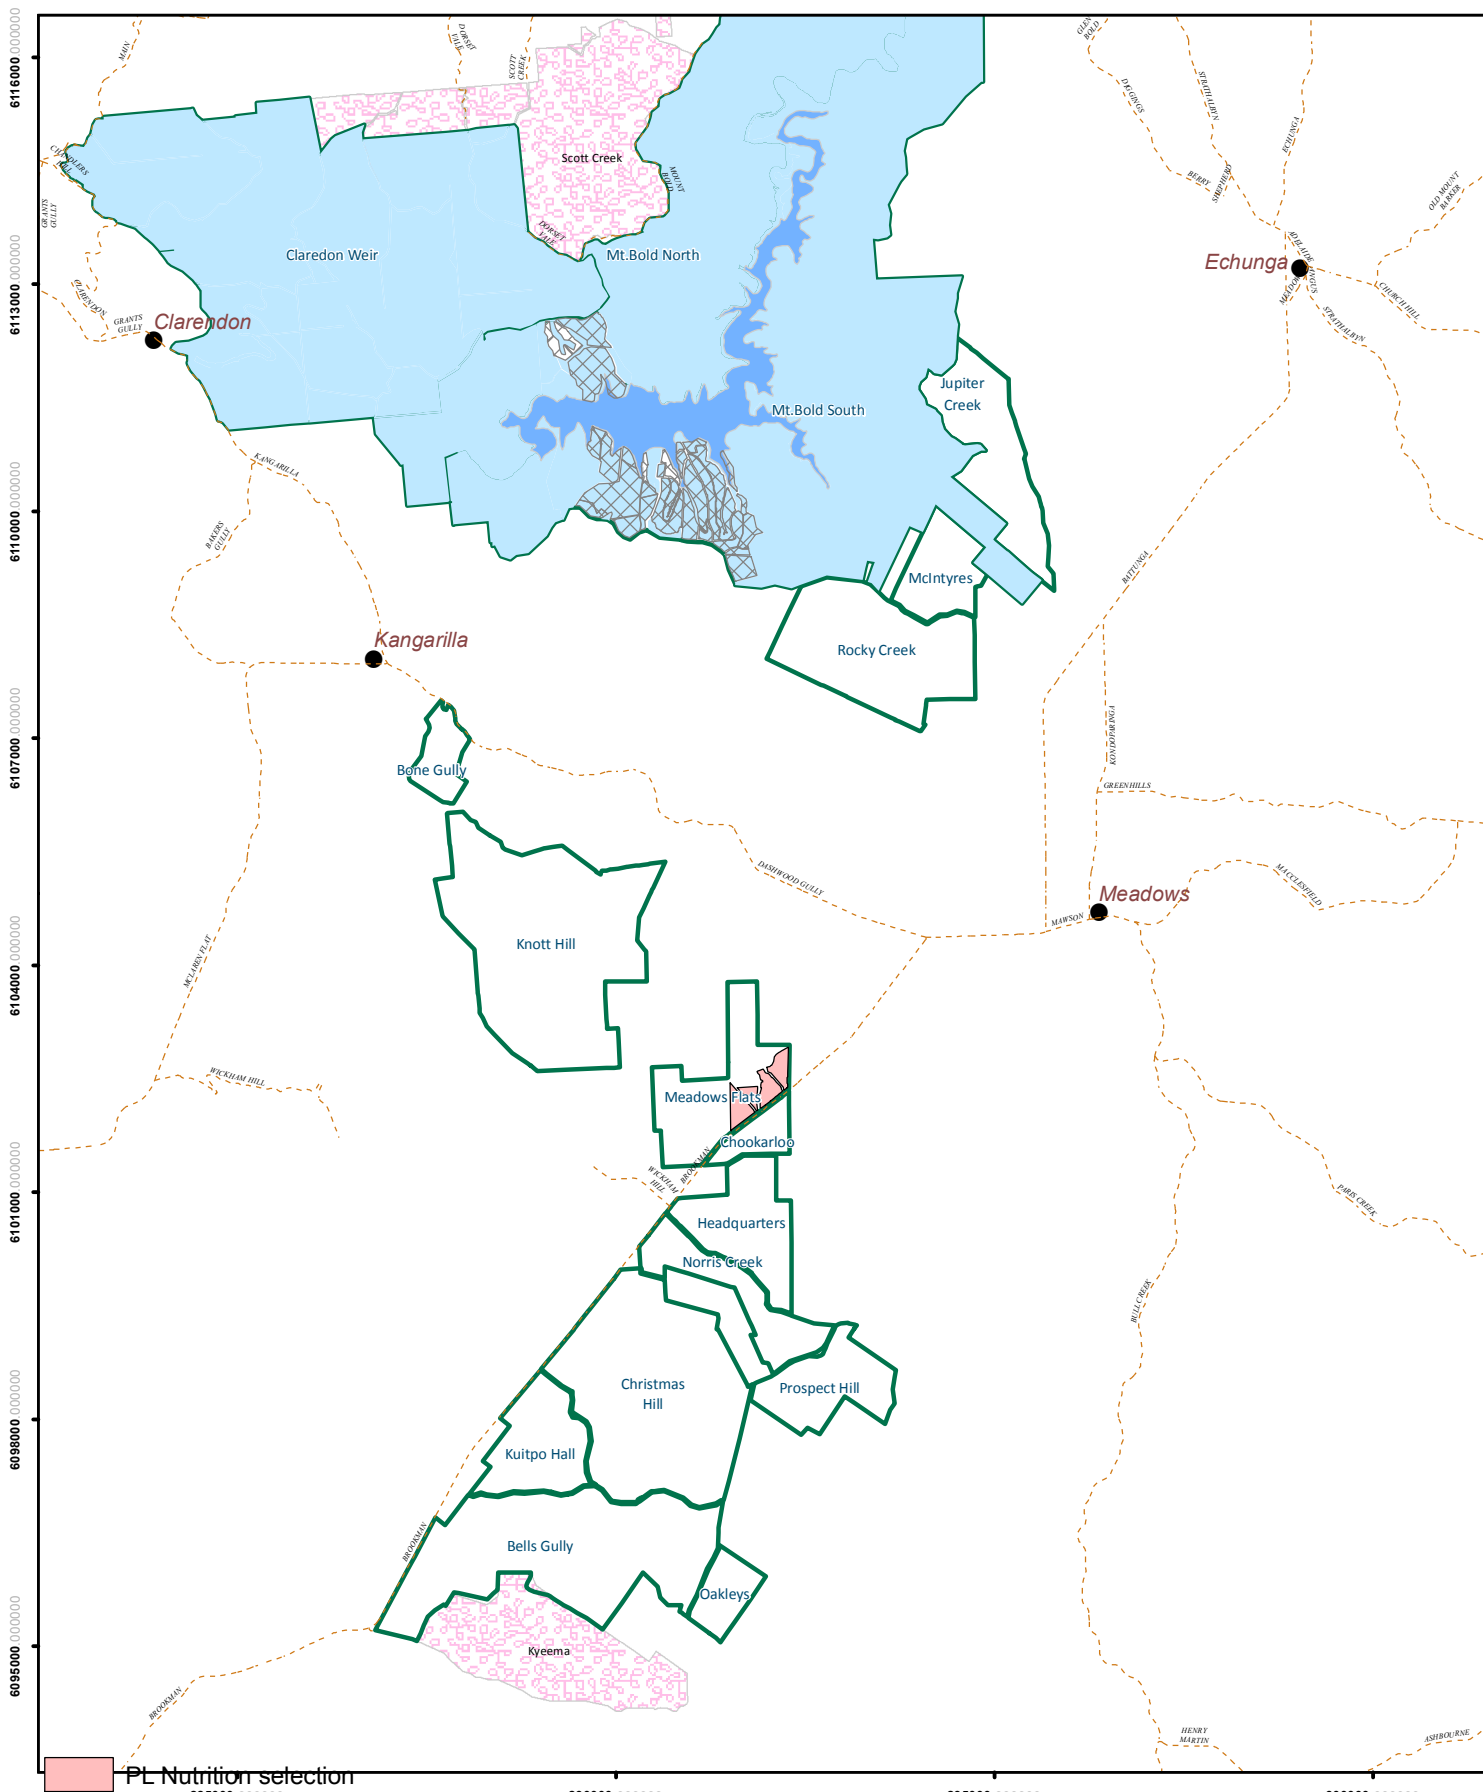

KUITPO FOREST RESERVE Planned Forest Operations 2020 NUTRITION

- PL Nutrition selection
- National Parks
- Reservoir
- SA Water
- Main Roads
- Forest Reserves/Locality Names

Planned Forest Operations

- PL Nutrition selection