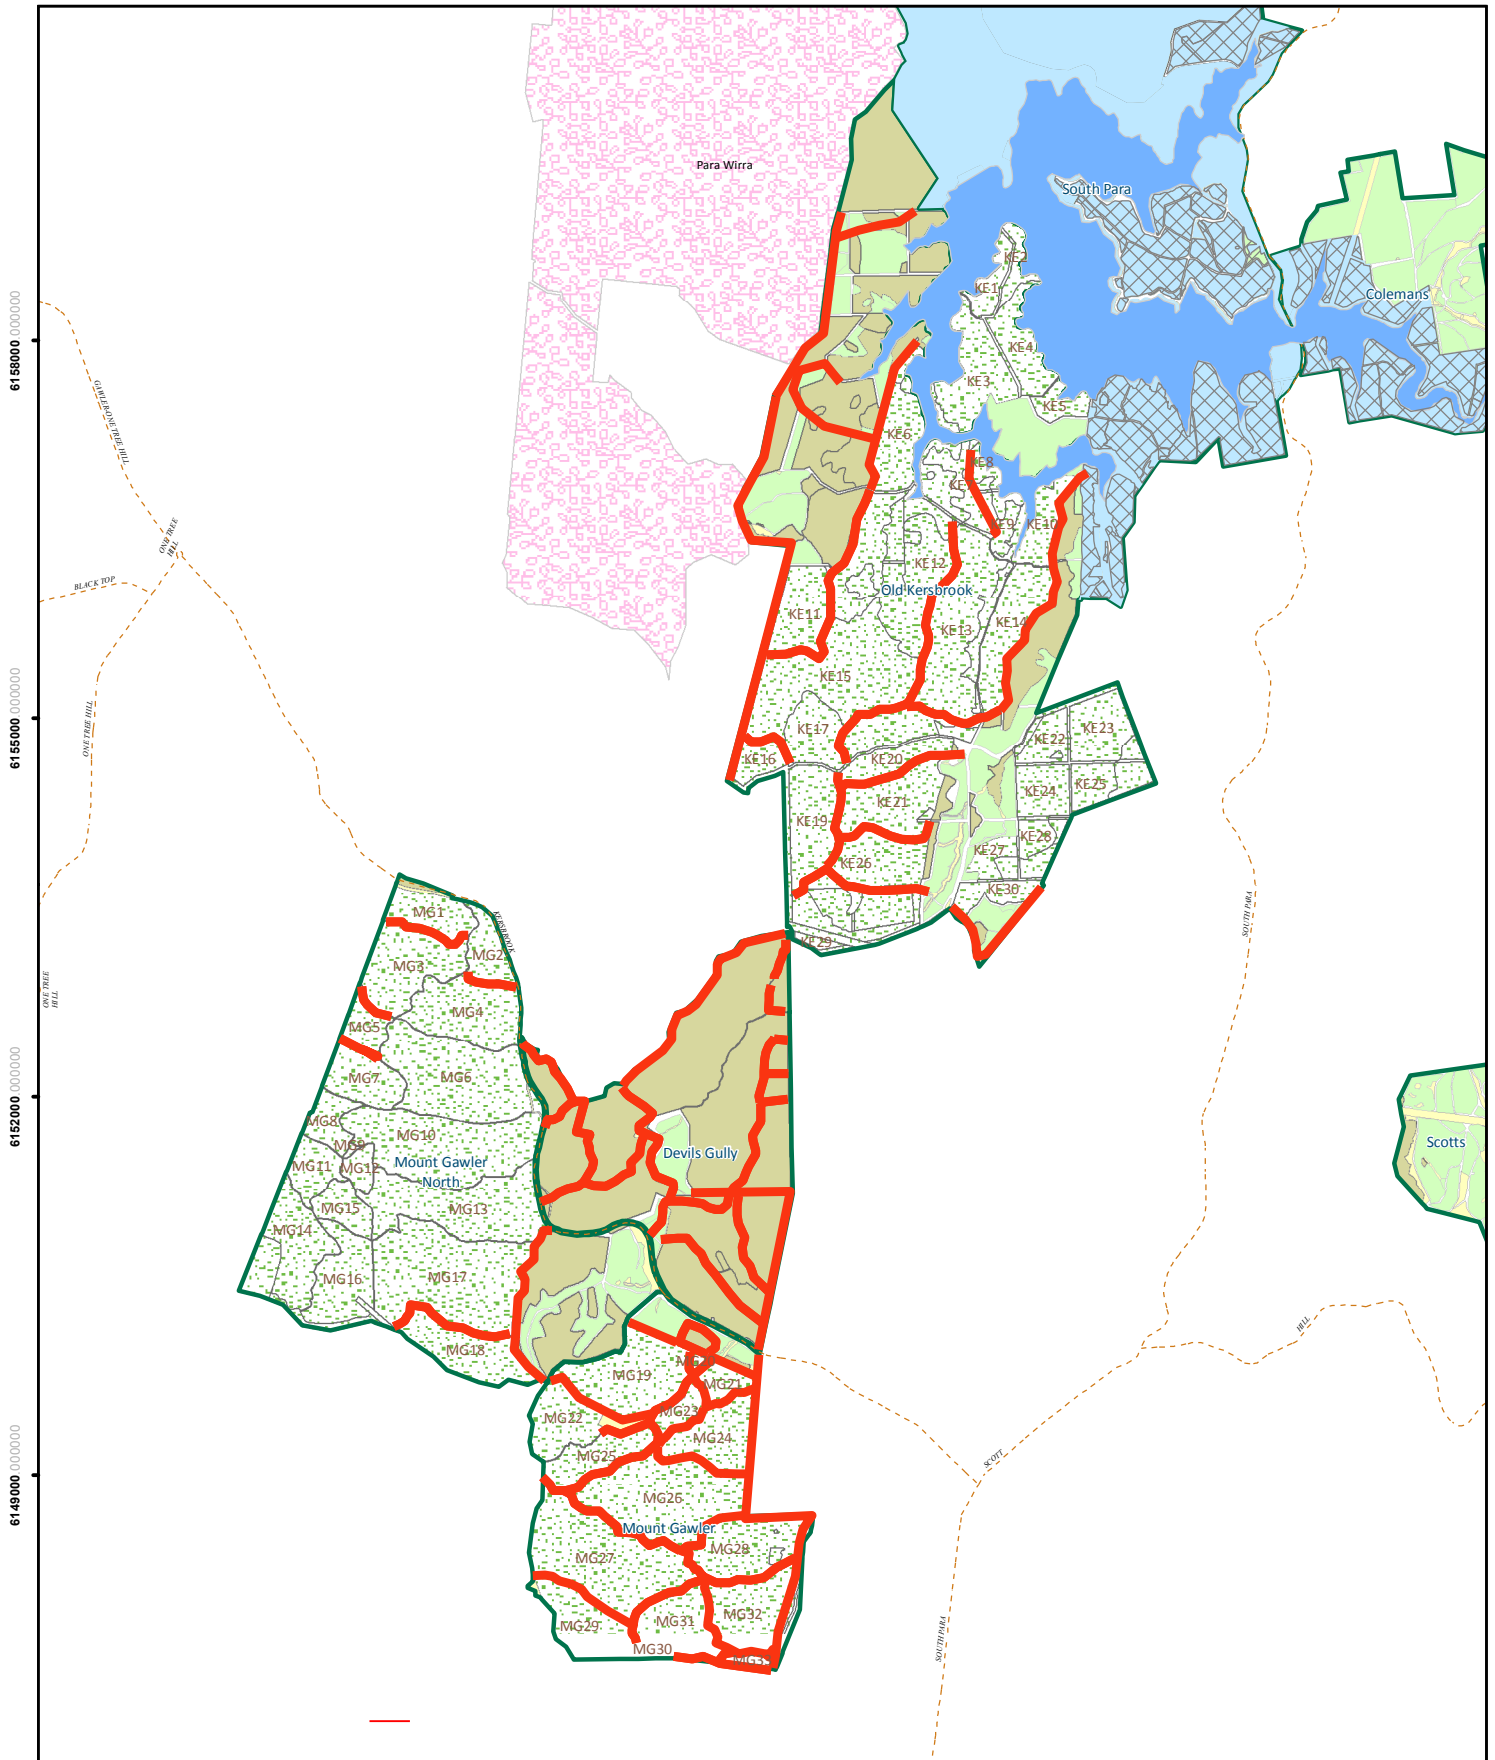

MOUNT CRAWFORD FOREST RESERVE

Planned Forest Operations 2020

Slashing / Side Grooming Native Forest Tracks

- Plantation on SA Water land
- Reservoir
- SA Water
- Main Roads
- Forest Reserves/Locality Names
- National Parks

1. **Planned Forest Operations**
2. Break_Maintenance_2020
   - PL Break Maintenance selection 2