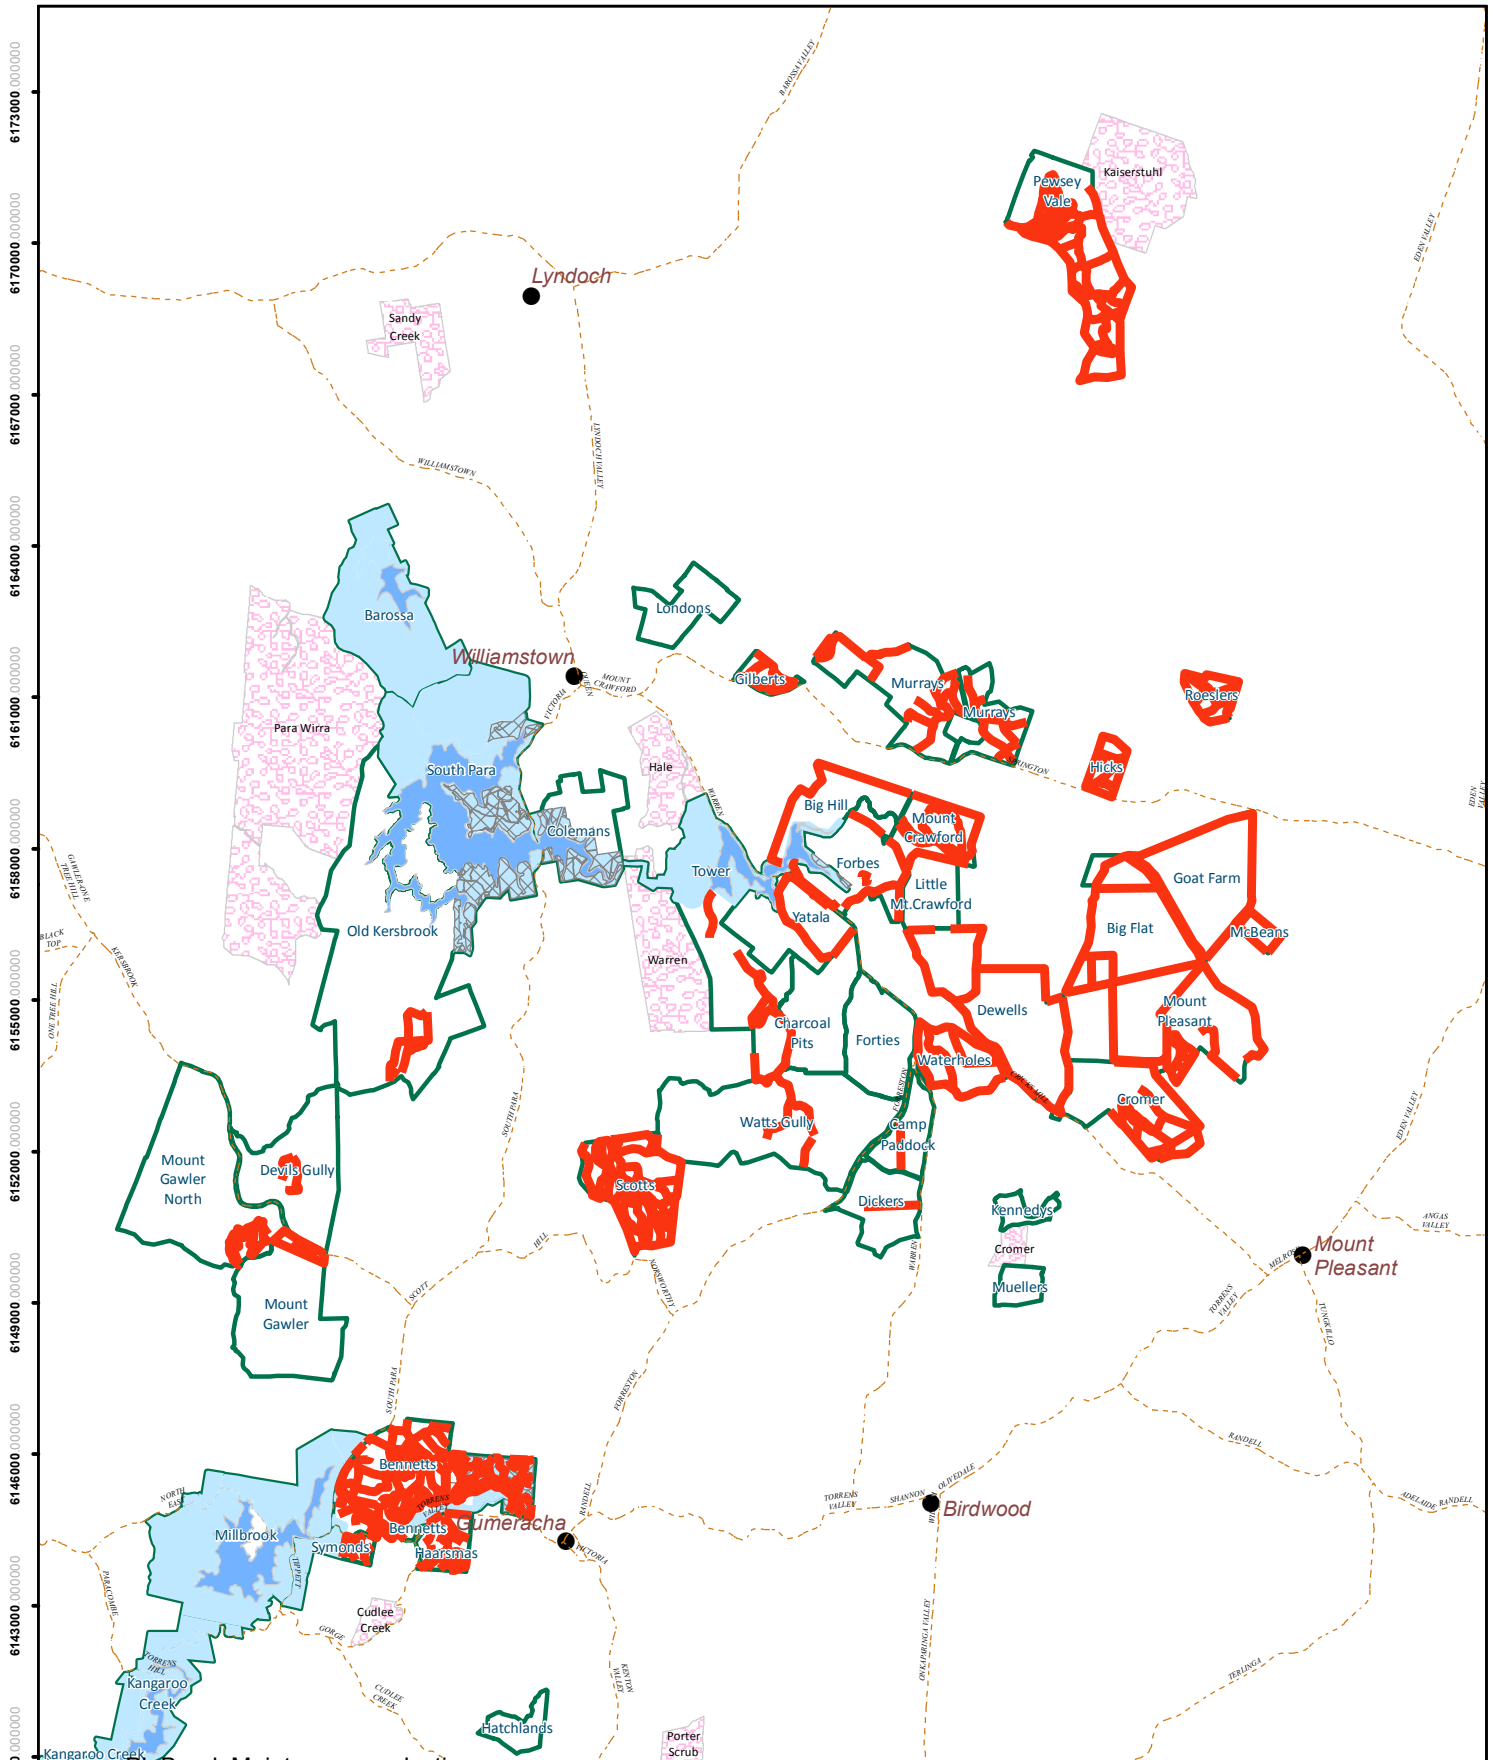

MOUNT CRAWFORD FOREST RESERVE

Planned Forest Operations 2020

Firebreak Spraying

- Plantation on SA Water land
- Reservoir
- SA Water
- Main Roads
- Forest Reserves/Locality Names
- National Parks

Planned Forest Operations

- PL Break Maintenance selection