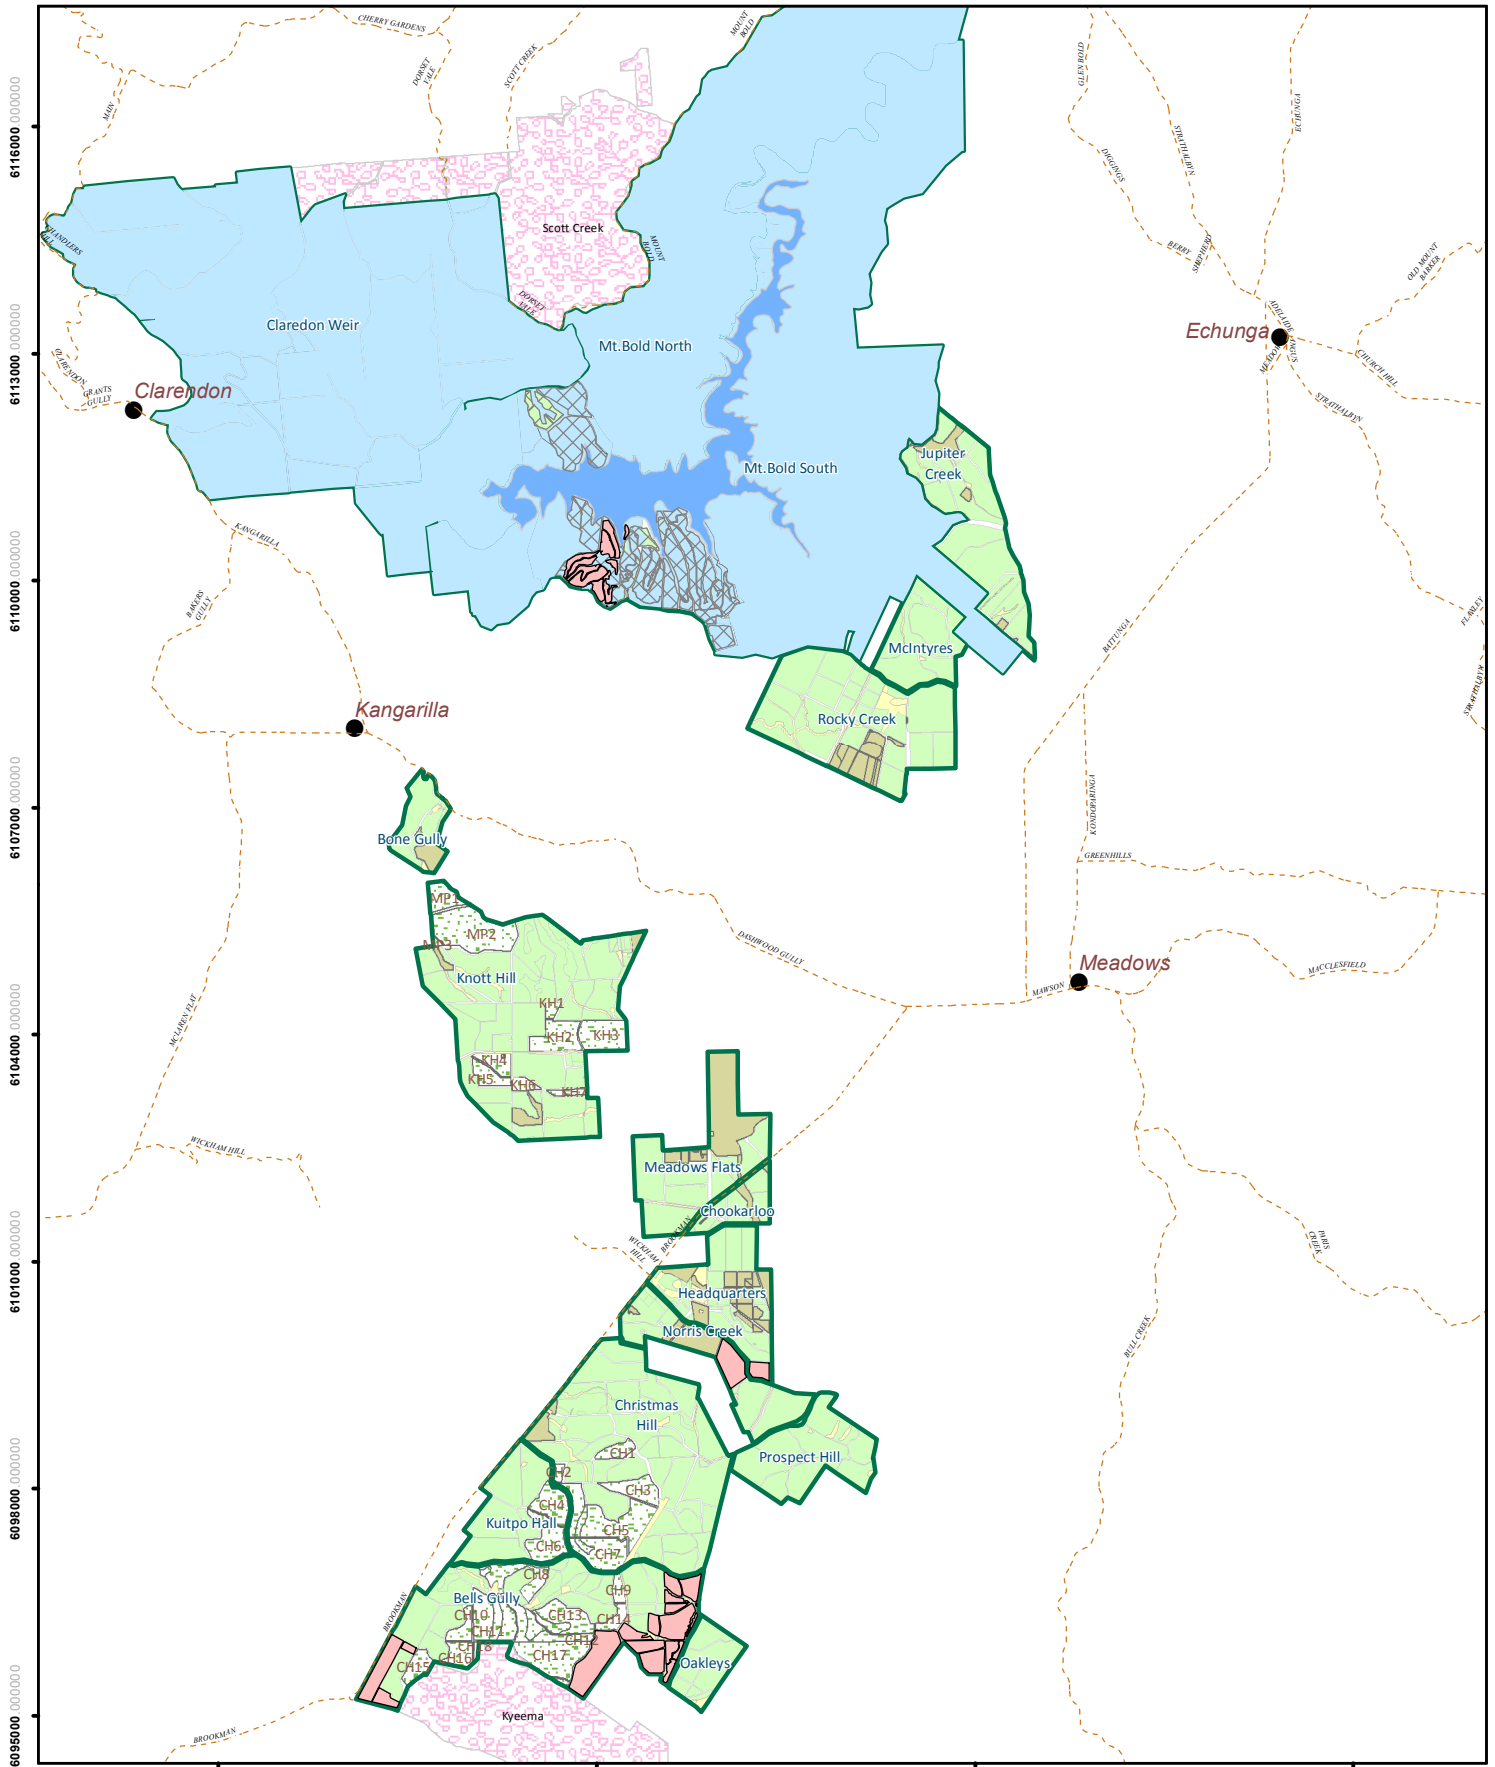

KUITPO FOREST RESERVE

Planned Forest Operations Nov - Dec 2020

Herbicide Application Aerial / Tractor / Hand

- Plantation on SA Water land
- Reservoir
- SA Water
- Main Roads
- Forest Reserves/Locality Names
- National Parks

Planned Forest Operations

Herbicide Application Nov -Dec 2020