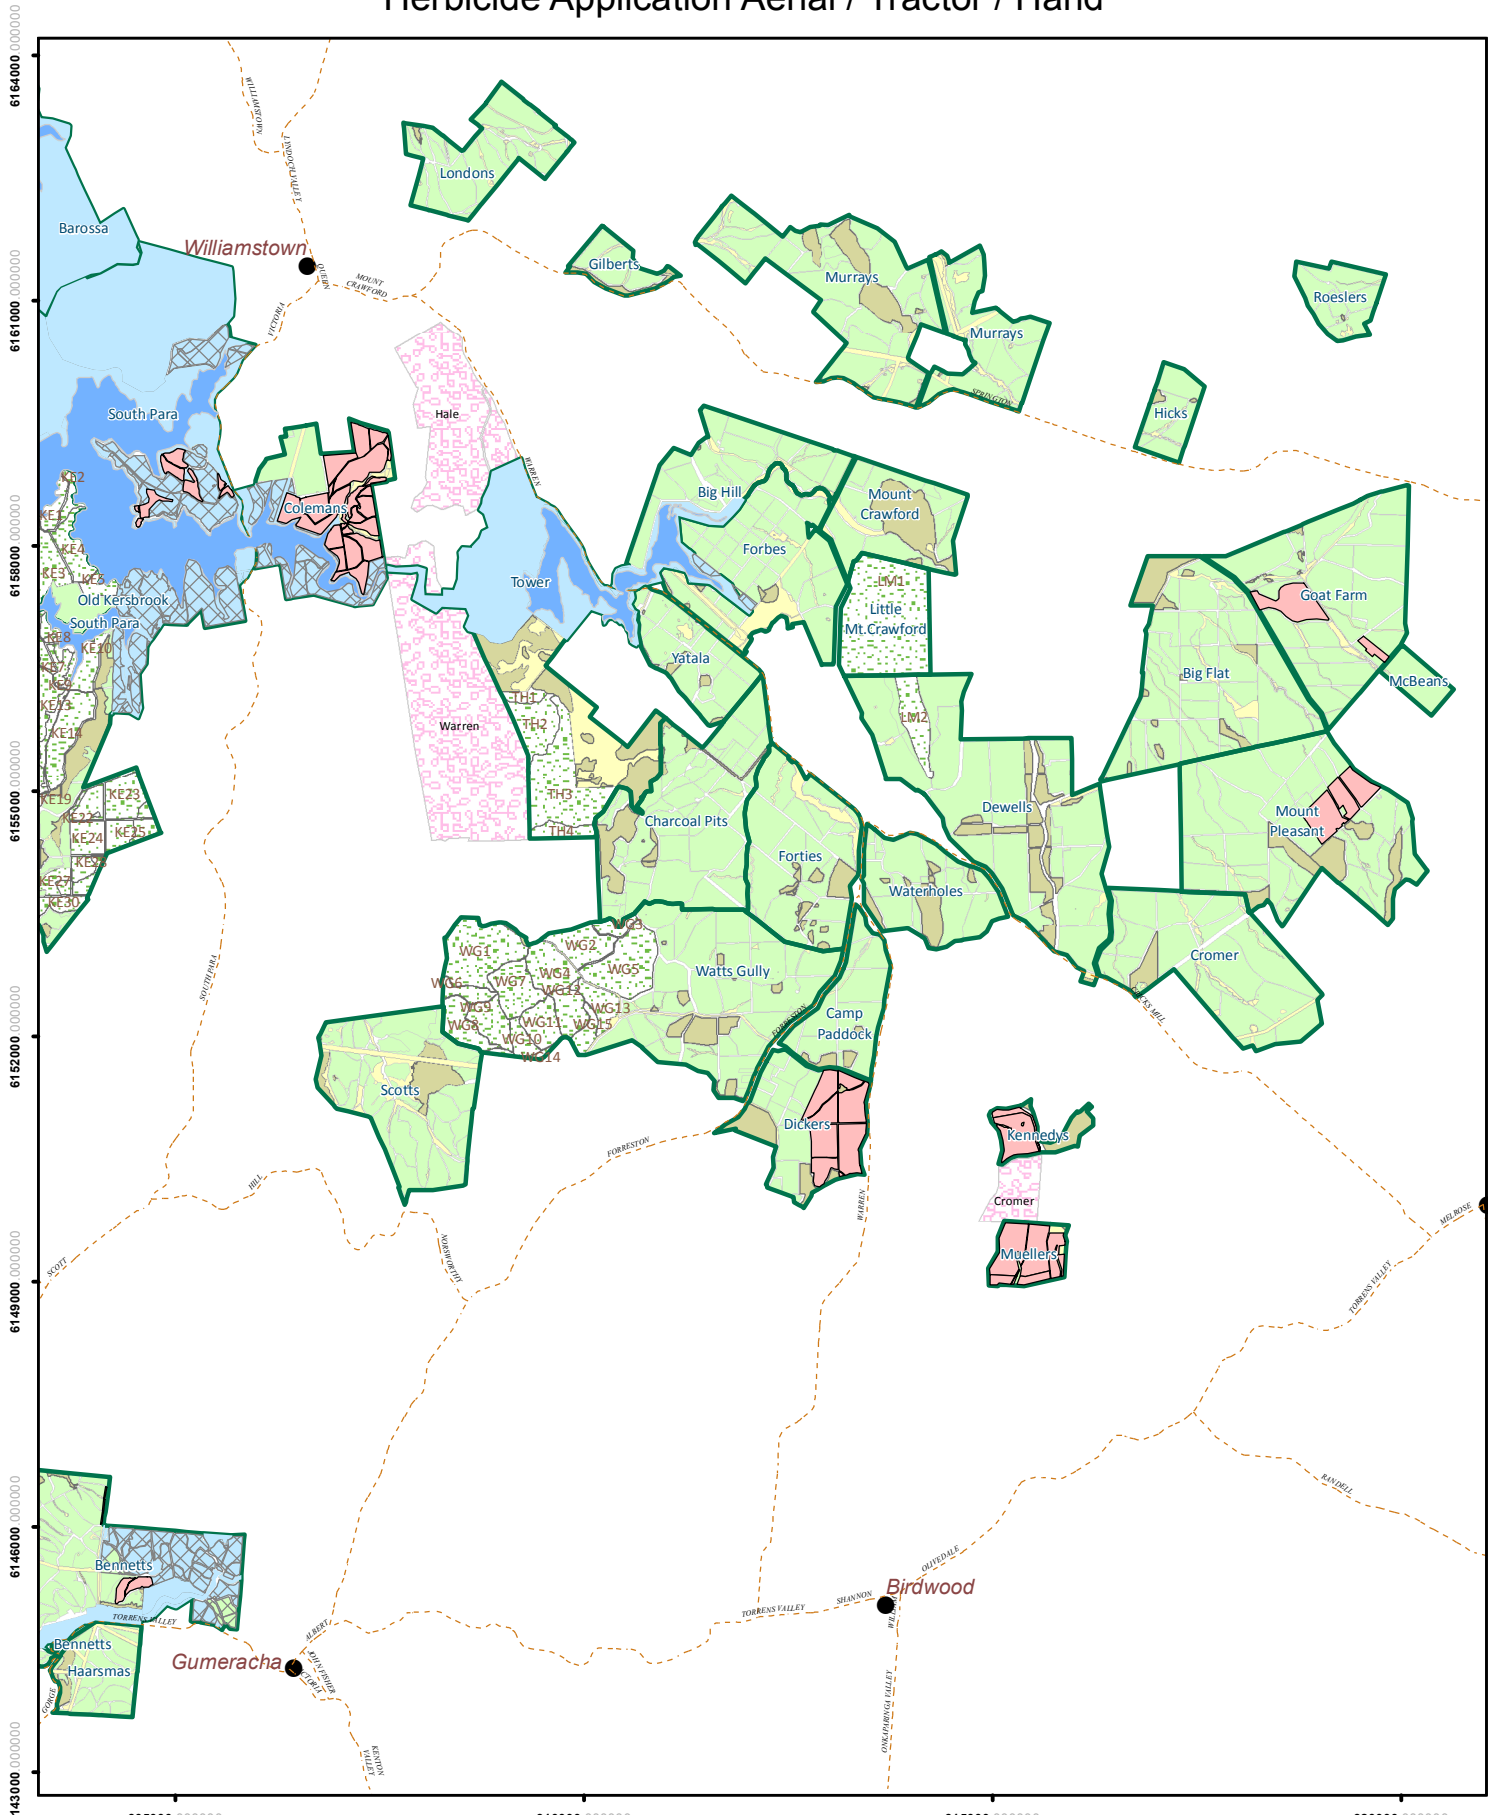

MOUNT CRAWFORD FOREST RESERVE

Planned Forest Operations Nov - Dec 2020

Herbicide Application Aerial / Tractor / Hand

- Plantation on SA Water land
- Reservoir
- SA Water
- Main Roads
- Forest Reserves/Locality Names
- National Parks

Planned Forest Operations

Herbicide Application Nov -Dec 2020