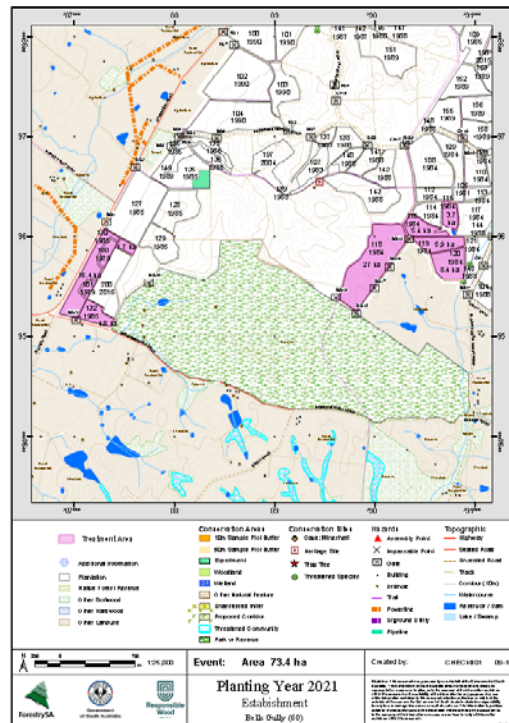

**Mount Lofty Ranges Forestry Operations**
**Planned Pine Plantation Reestablishment area**
**Forest : Kuitpo**  
**Locality: Bells Gully**  
**Planting Year 2021**

Table below is an indication of the timing for major activities which occur during the reestablishment period.

Operation	Operation date (Period)
Windrowing / Clearing	Completed
Chopper Rolling (Western Section)	Summer Dec 20 – Mar 21
Weed Control (Aerial Helicopter) P-10 (10 months prior to planting)	Spring 2020 (Oct - Dec)
Burning - Waste material (Windrows or Heaps)	Completed
Re-heaping if required	At time of Cultivation
Cultivation	Summer Dec 20 – Mar 21
Weed Control (Aerial Helicopter) P-2 (2 months prior to planting)	May 2021
Re-burn if required	May 2021
Planting	June - July 2021
Weed Competition (Aerial Helicopter) P+ 4 (4 months after planting)	Oct - Nov 2021
Weed Competition (Aerial Helicopter) P+10 (10 months after planting)	May - June 2022