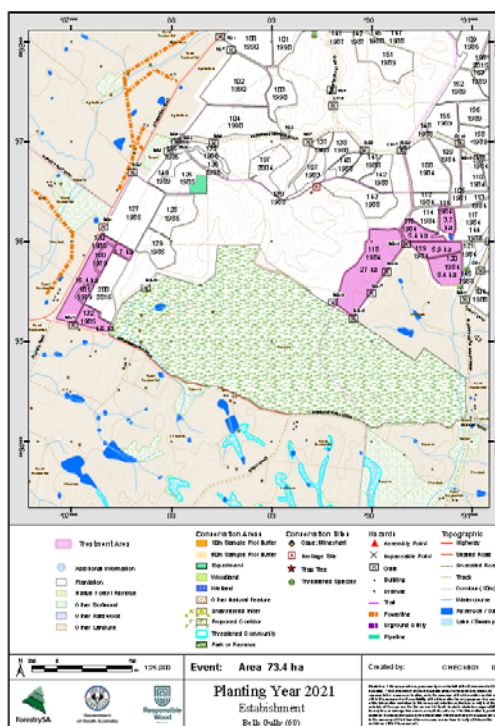

Planned Pine Plantation Reestablishment area

Forest : Kuitpo
Locality: Mount Bold South
Planting Year 2021

Table below is an indication of the timing for major activities which occur during the reestablishment period.

Operation	Operation date (Period)
Windrowing / Clearing	Completed
Weed Control (Aerial Helicopter) P-10 (10 months prior to planting)	Spring 2020 (Oct - Dec)
Burning - Waste material (Windrows or Heaps)	May 2021
Re-heaping if required	Nil
Cultivation	Completed
Weed Control (Aerial Helicopter) P-2 (2 months prior to planting)	May 2021
Re-burn if required	May 2021
Planting	June - July 2021
Weed Competition (Aerial Helicopter) P+ 4 (4 months after planting)	Oct - Nov 2021
Weed Competition (Aerial Helicopter) P+10 (10 months after planting)	May - June 2022