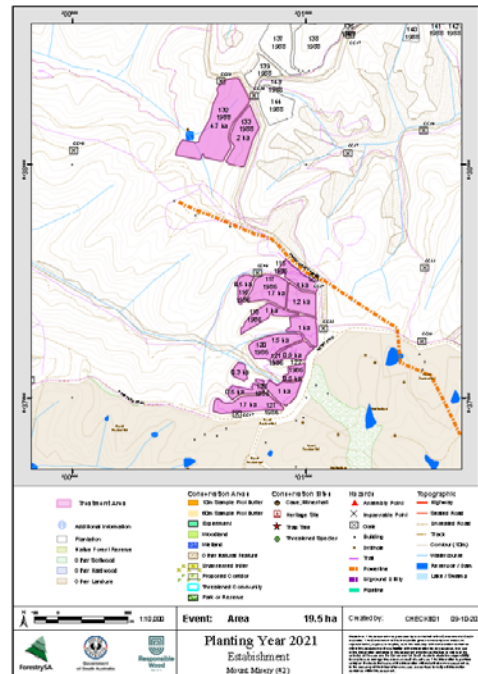

Mount Lofty Ranges Forestry Operations
Planned Pine Plantation Reestablishment area
**Forest : Mount Crawford
 Locality: Mt Misery
 Planting Year 2021**

Table below is an indication of the timing for major activities which occur during the reestablishment period.

Operation	Operation date (Period)
Windrowing / Clearing	Nil
Weed Control (Aerial Helicopter) P-10 (10 months prior to planting)	Nil
Burning - Waste material (Windrows or Heaps)	May 2021
Re-heaping if required	Nil
Cultivation - Wilco Spot	Nov 20 – Mar 21)
Weed Control (Aerial Helicopter) P-2 (2 months prior to planting)	May 2021
Re-burn if required	Nil
Planting	June - July 2021
Weed Competition (Aerial Helicopter) P+ 4 (4 months after planting)	Oct - Nov 2021
Weed Competition (Aerial Helicopter) P+10 (10 months after planting)	May - June 2022