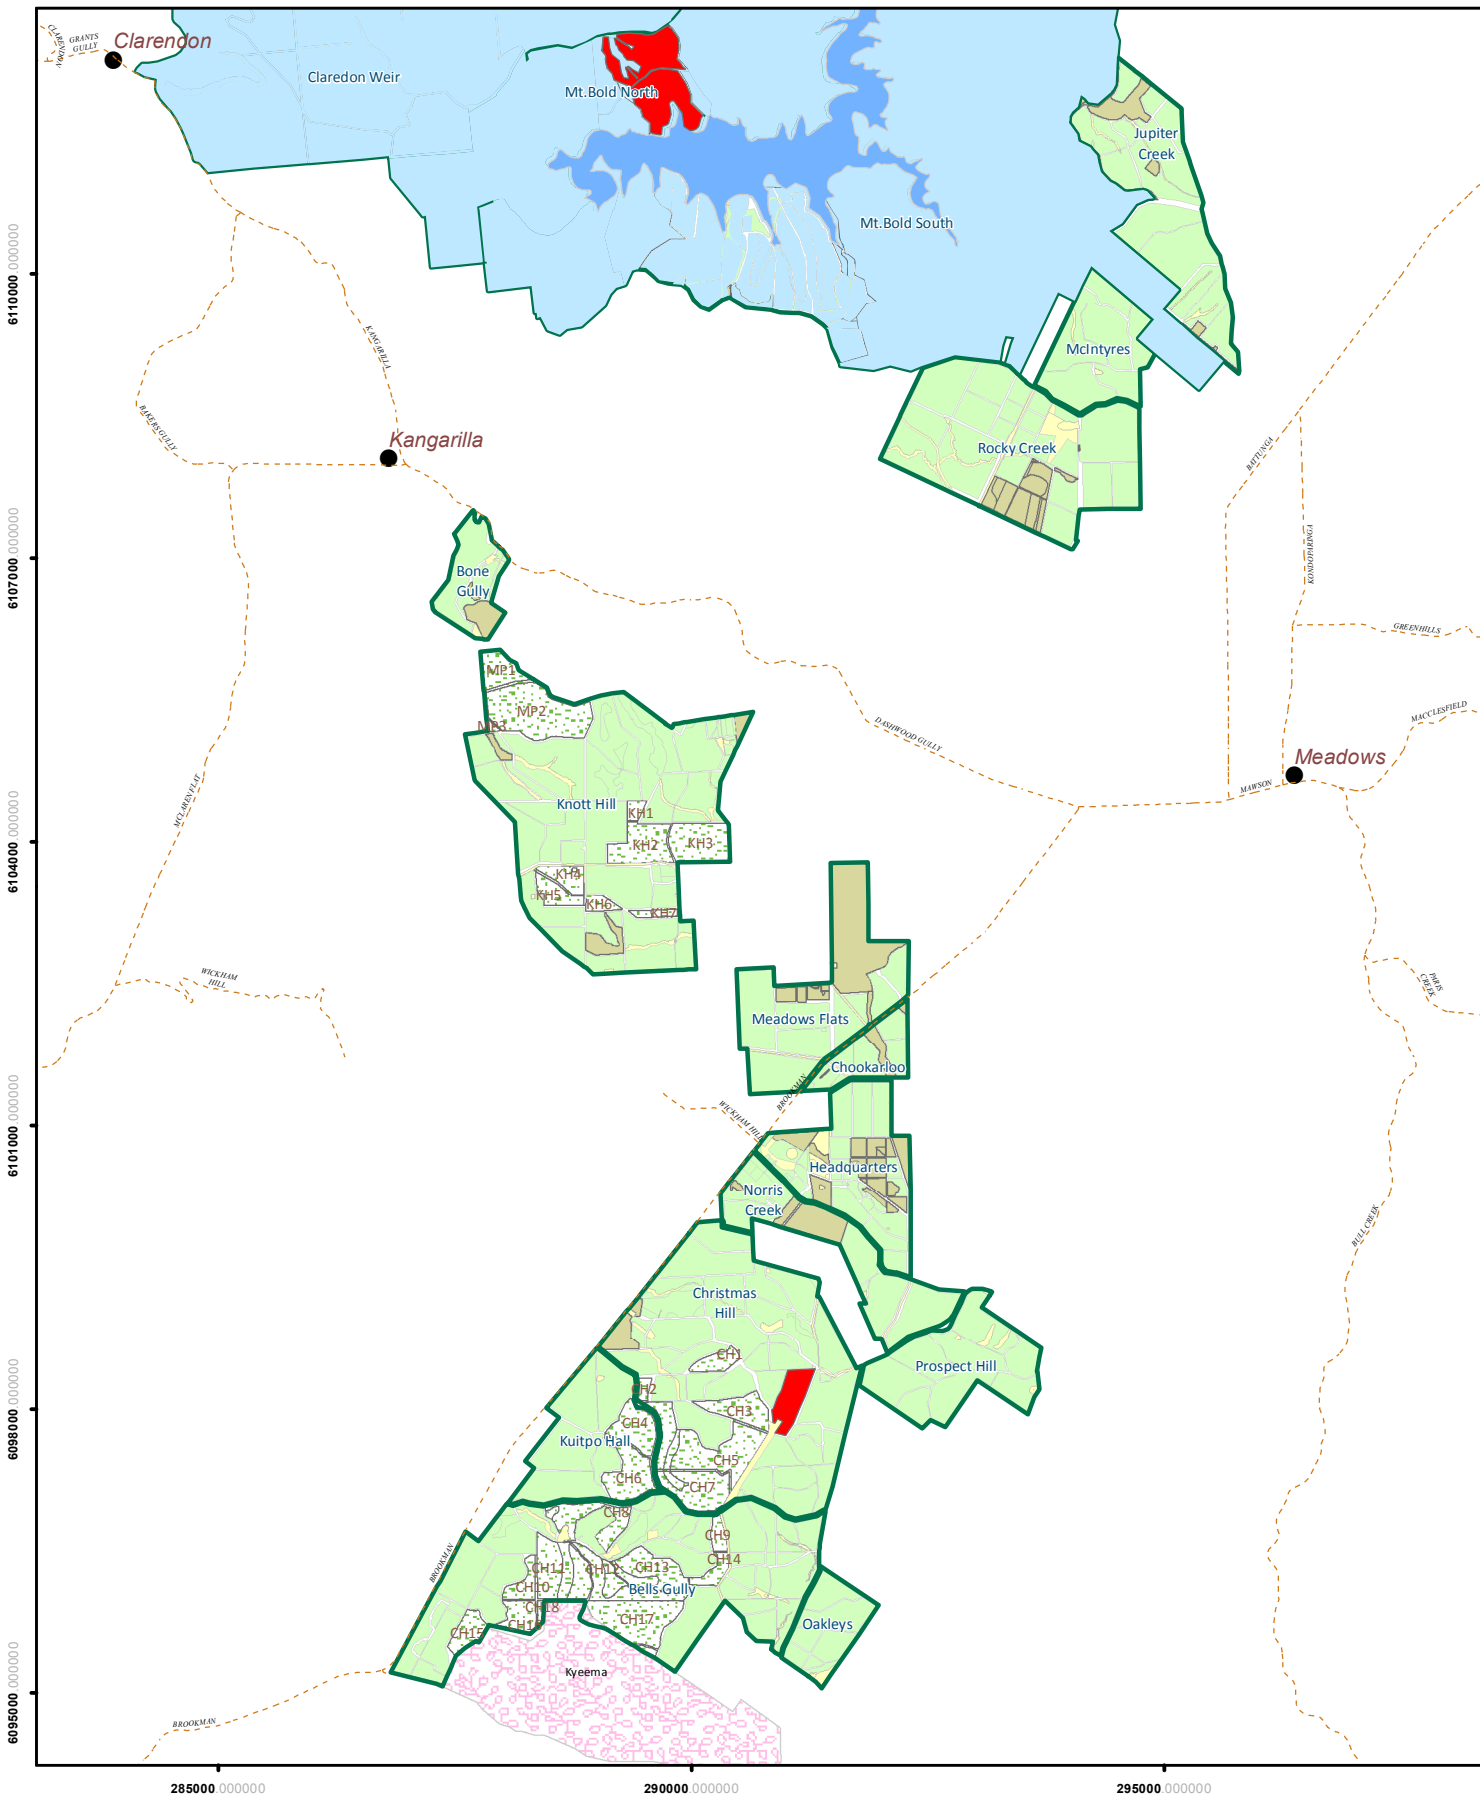

KITPO FOREST RESERVE Planned Forest Operations 2022 Planting Sites

- Reservoir
- SA Water
- Main Roads
- Forest Reserves/Locality Names
- National Parks

Planned Forest Operations
 Planting 2022