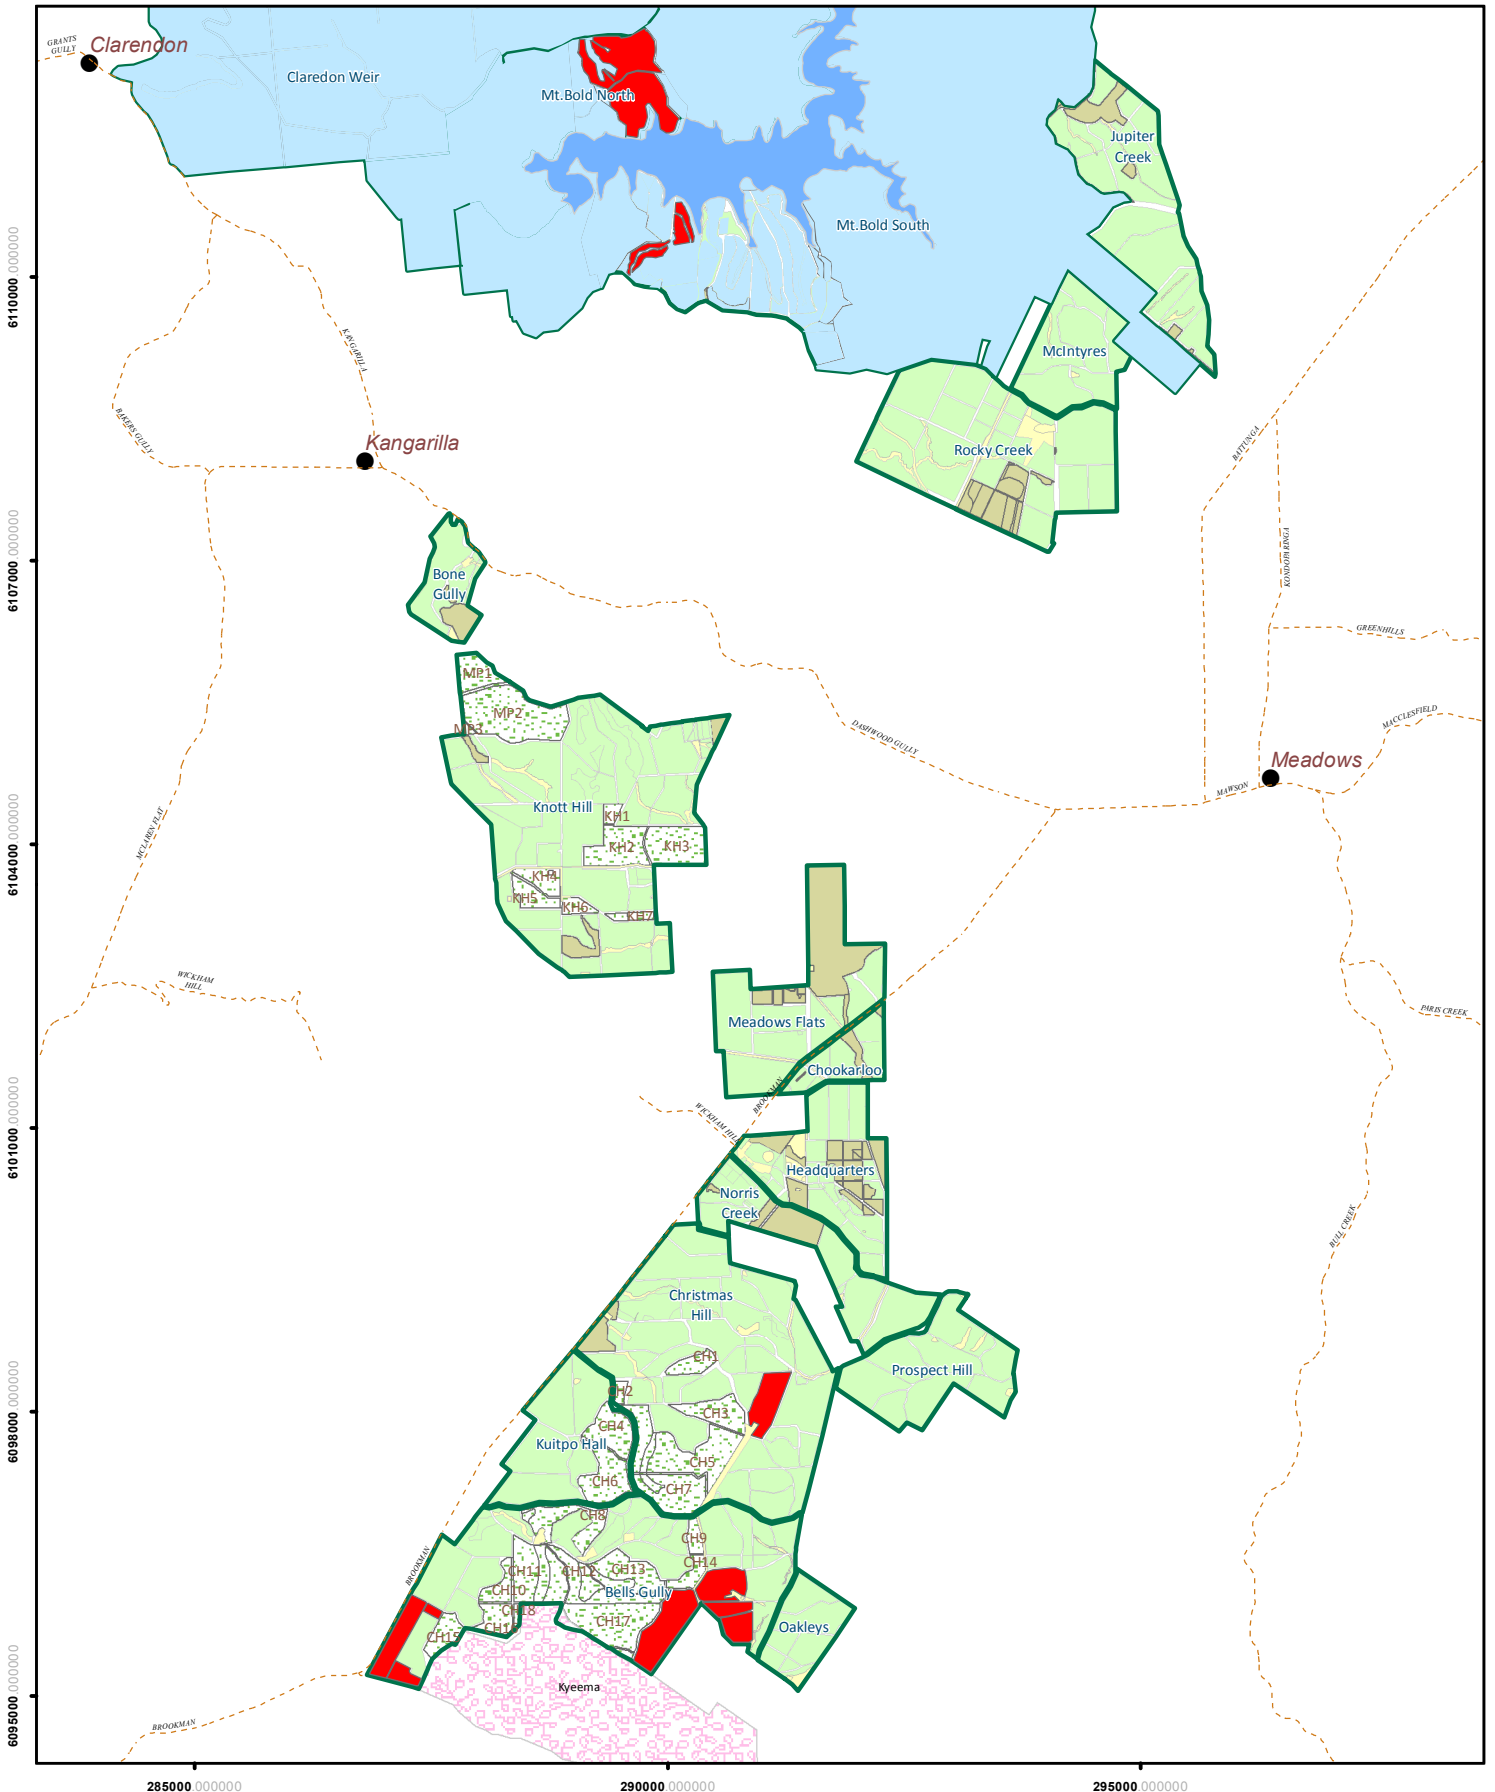

KITPO FOREST RESERVE

Planned Forest Operations Spring 2021

Herbicide Application Aerial / Tractor / Hand

- Reservoir
- SA Water
- Main Roads
- Forest Reserves/Locality Names
- National Parks

Planned Forest Operations

- Herbicide Application Spring 2021