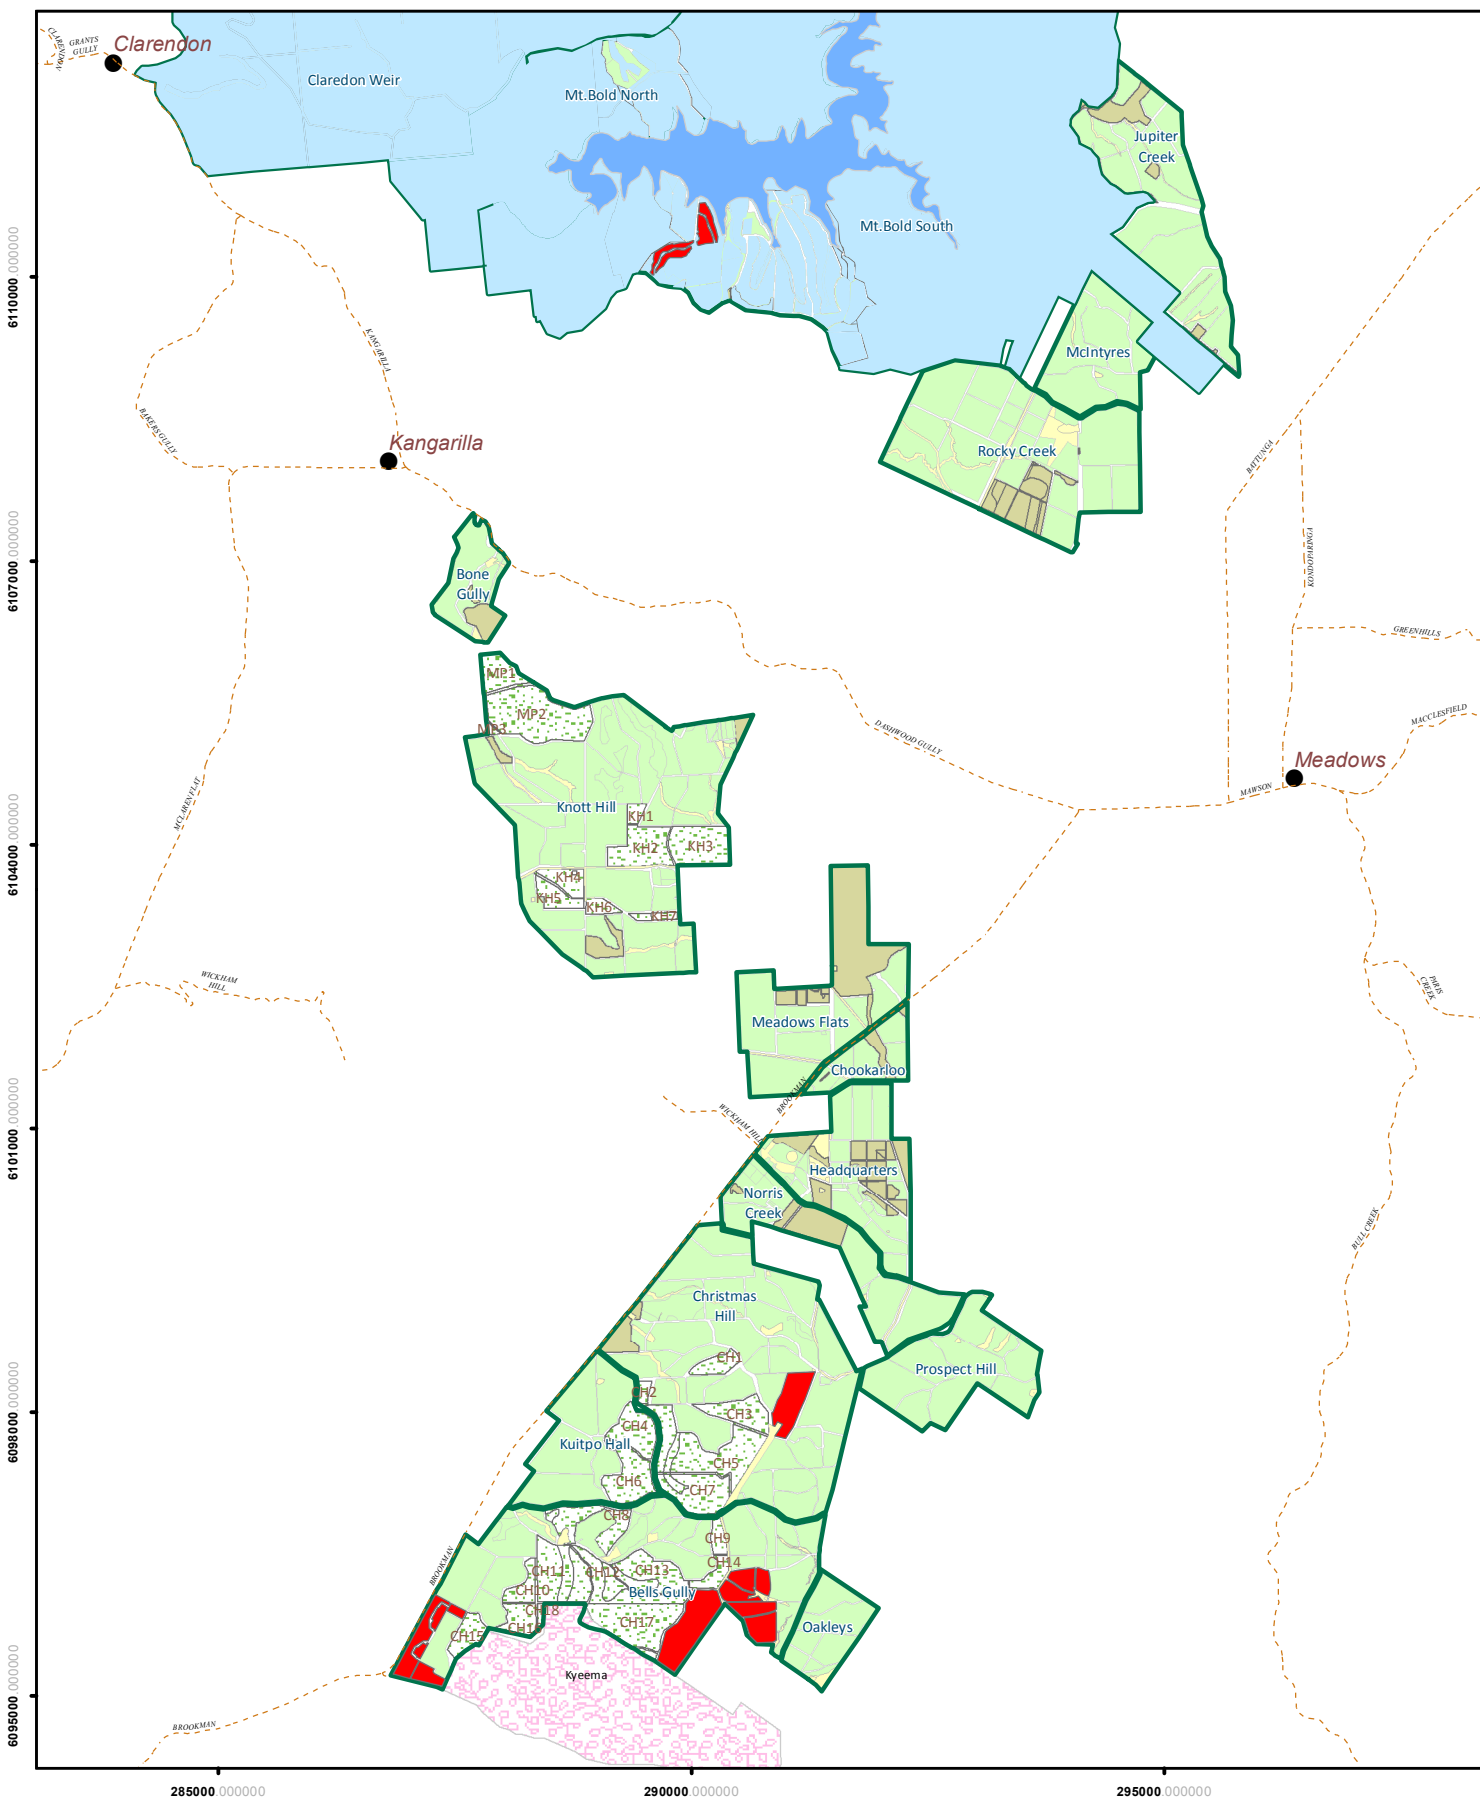

KITPO FOREST RESERVE

Planned Forest Operations 2021 (May - Sept)

Plantation Residue Burning

- Reservoir
- SA Water
- Main Roads
- Forest Reserves/Locality Names
- National Parks

Planned Forest Operations

Burning 21