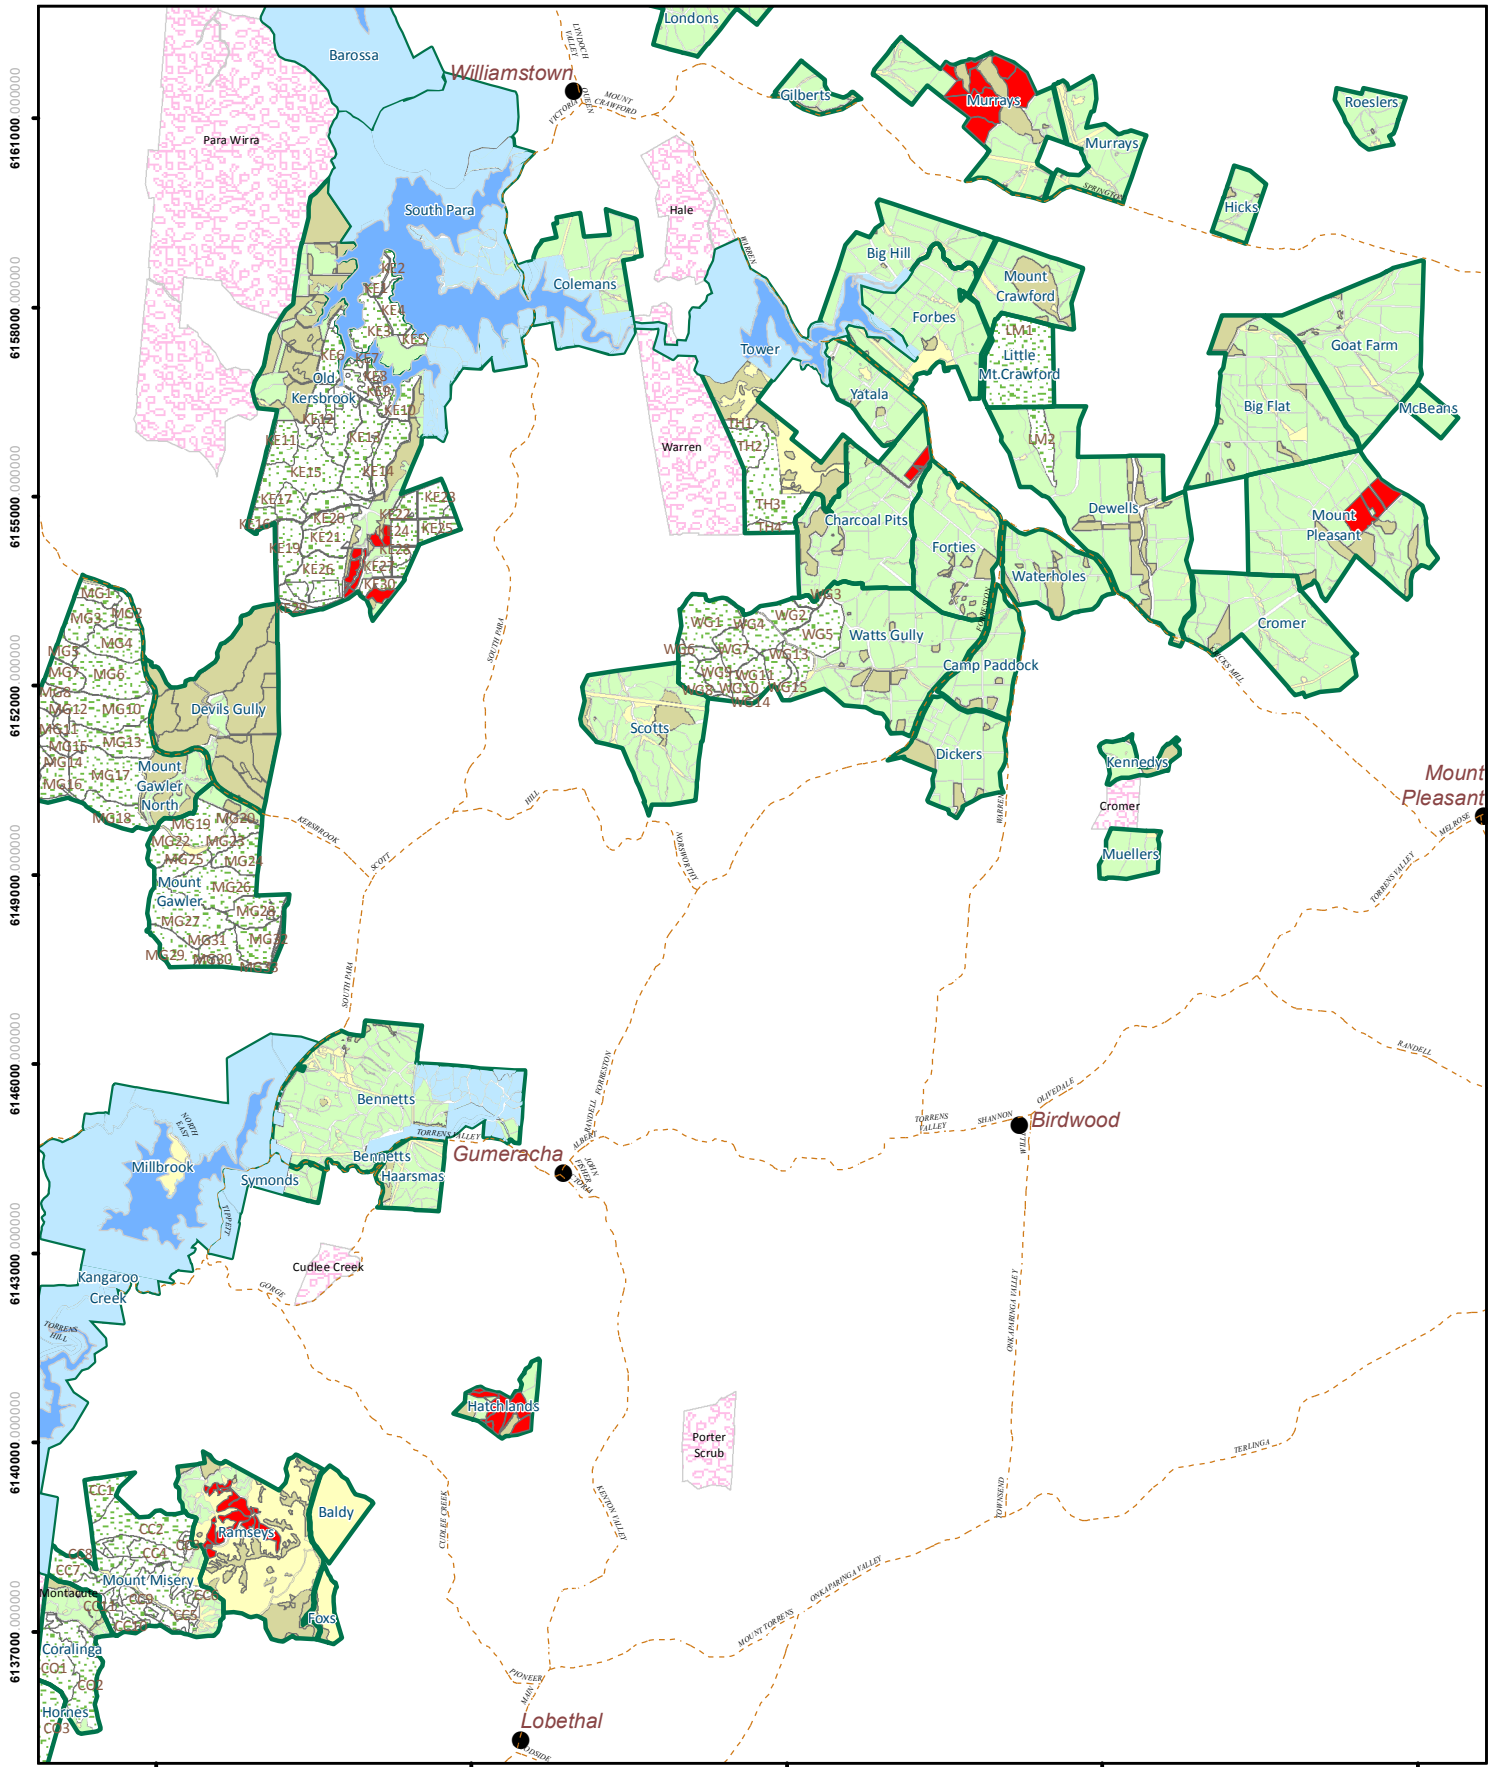

MT CRAWFORD FOREST RESERVE Planned Forest Operations 2022 Planting Sites

	Planting 2022	Planned Forest Operations		Planting 2022	
	Reservoir				
	SA Water				
	Main Roads				
	Forest Reserves/Localities Names				
	National Parks