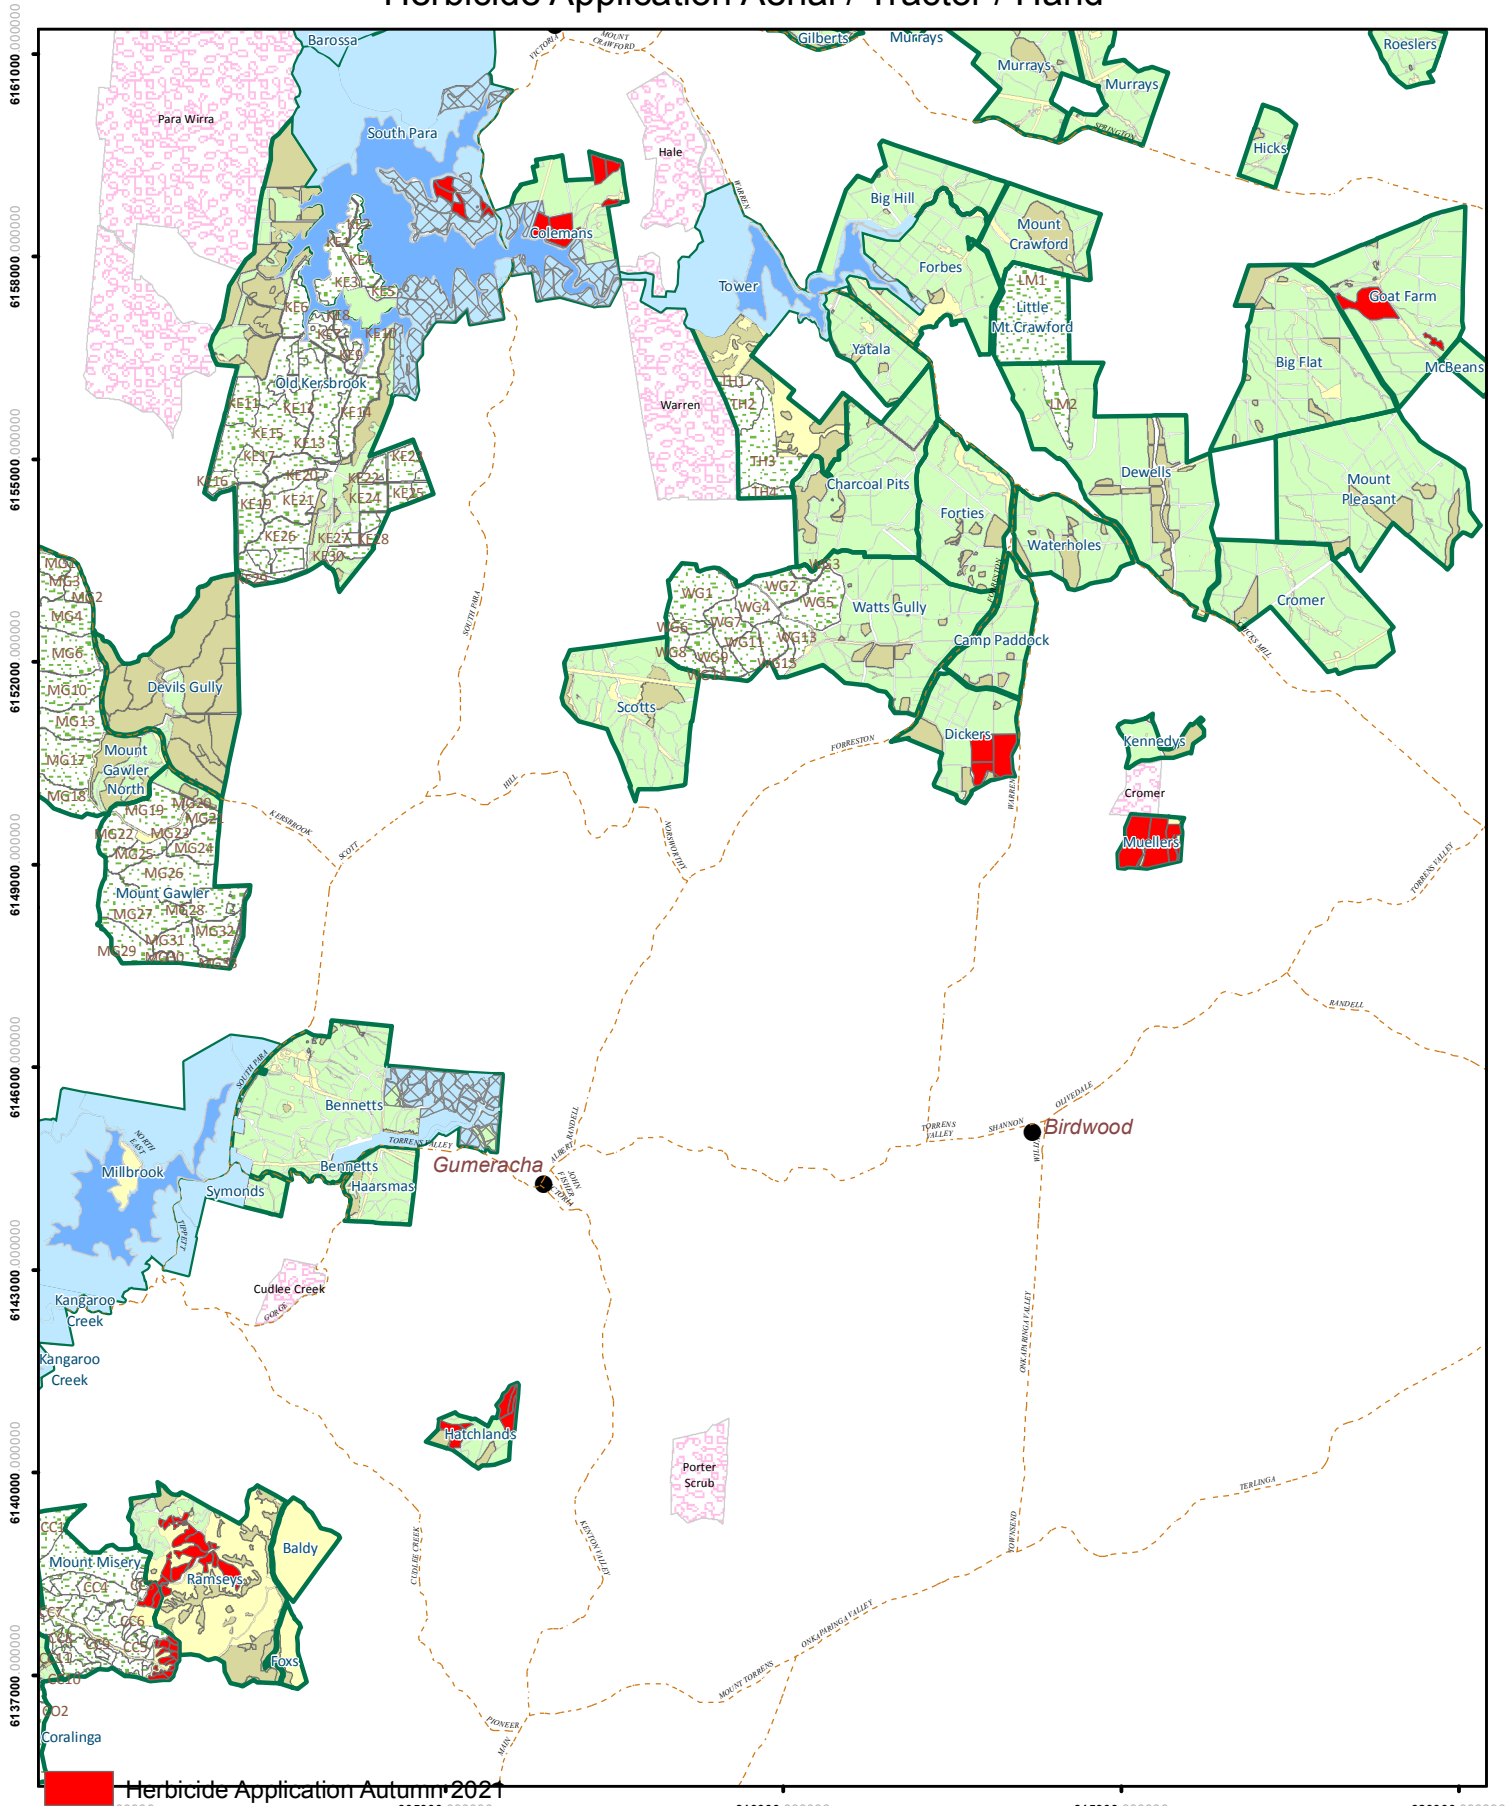

MT CRAWFORD FOREST RESERVE

Planned Forest Operations Autumn 2021

Herbicide Application Aerial / Tractor / Hand

- Herbicide Application Autumn 2021
- Plantation on SA Water land
- Reservoir
- SA Water
- Main Roads
- Forest Reserves/Locality Names
- National Parks

Planned Forest Operations

- Herbicide Application Autumn 2021