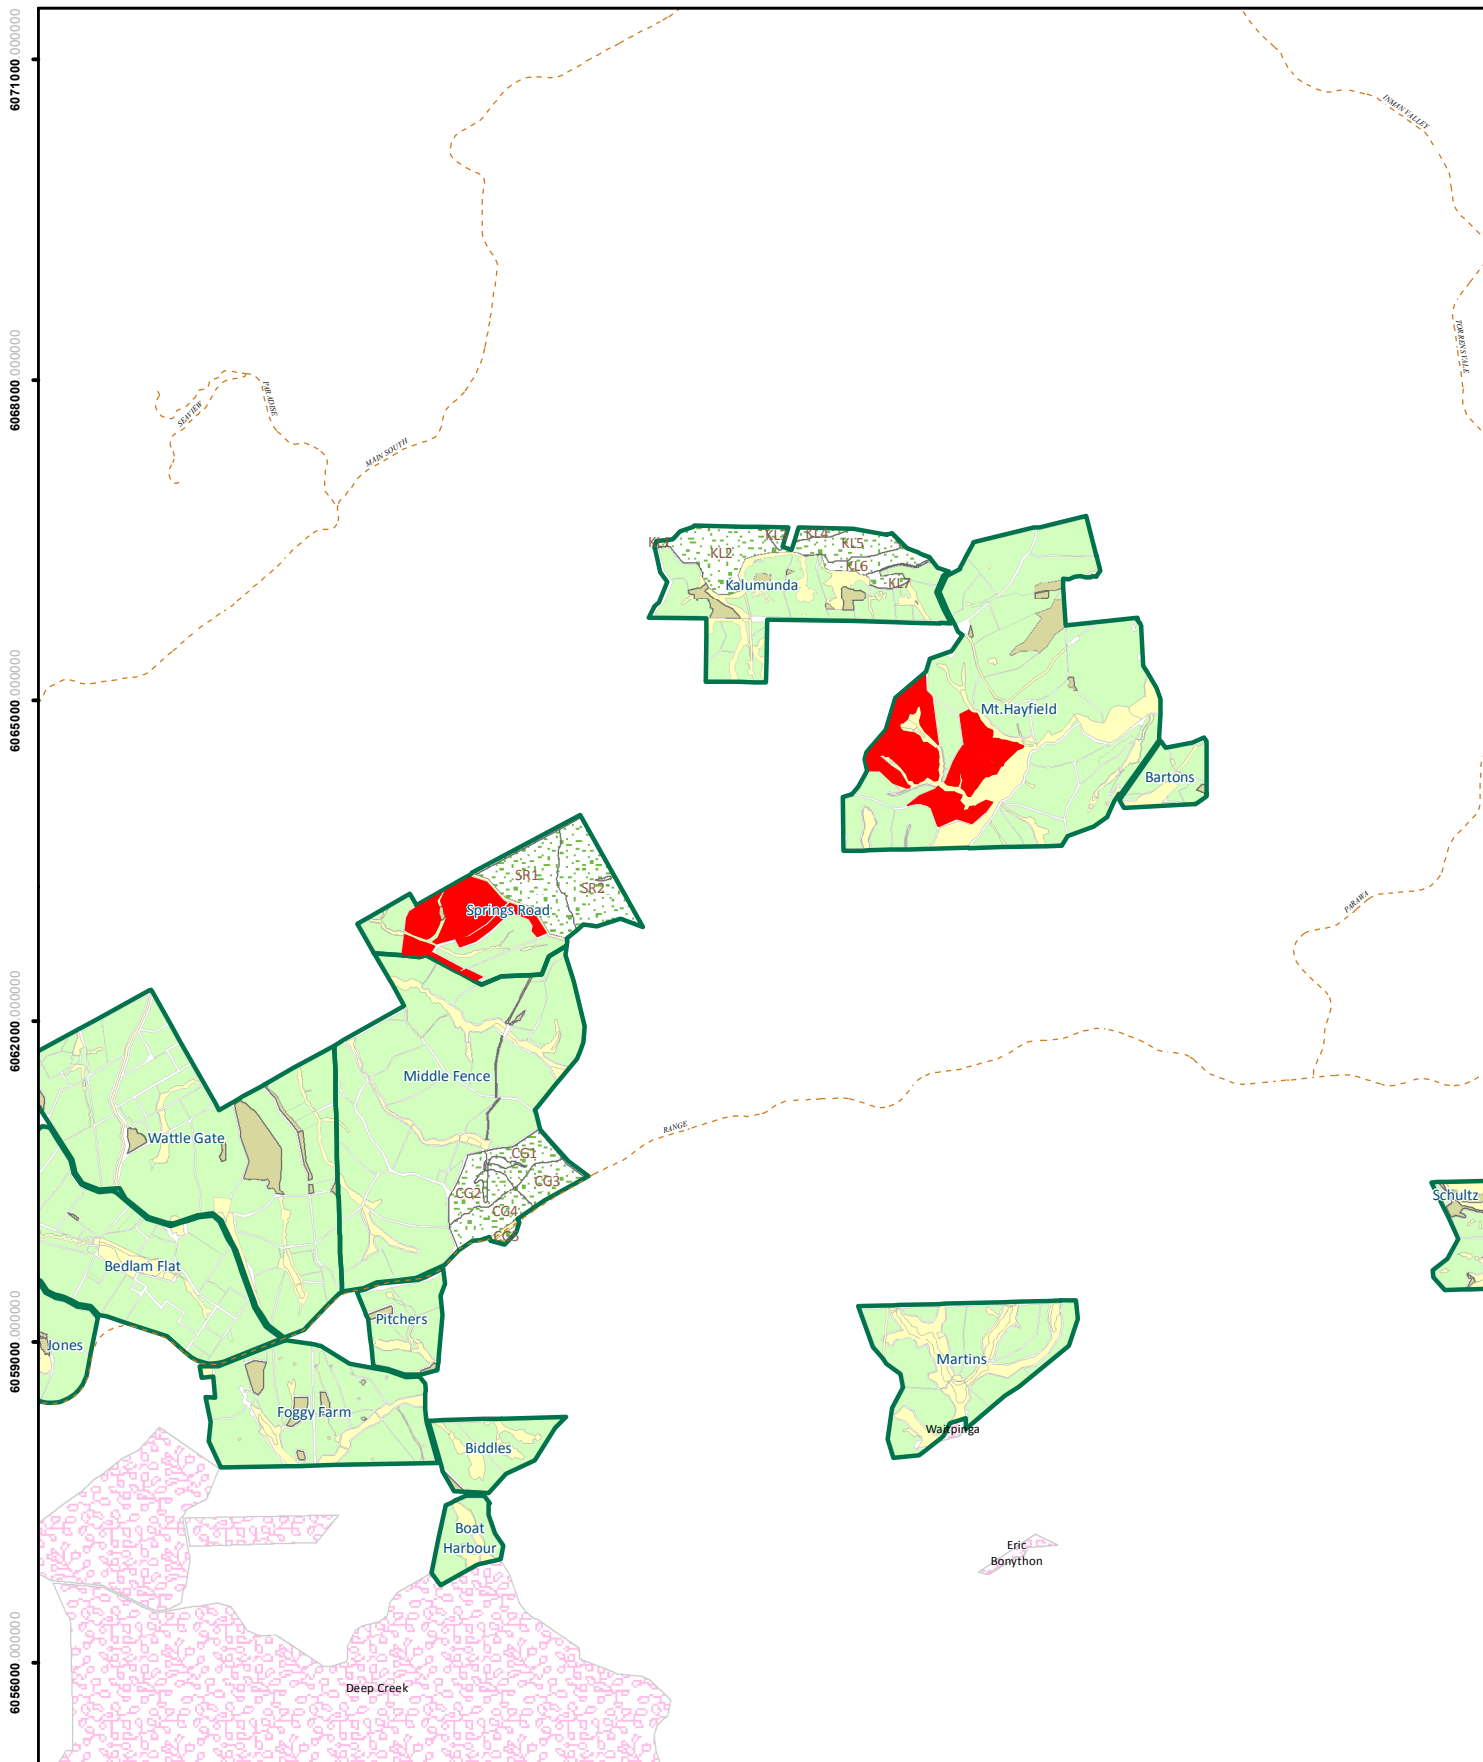

SECOND VALLEY FOREST RESERVE Planned Forest Operations 2021 Planting Sites

250000 000000

255000 000000

260000 000000

Planned Forest Operations

■ Planting 2021

6071000 0000000

6068000 0000000

6065000 0000000

6062000 0000000

6059000 0000000

6056000 0000000

- Planting 2021
- Reservoir
- SA Water
- Main Roads
- Forest Reserves/Locality Names
- National Parks

1.5 0.75 0 1.5 Km

Disclaimer: This document was produced by or on behalf of the Government of South Australia. The Government of South Australia gives no warranty and makes no representation, express or implied, as to the accuracy of the information contained within this document or the suitability of the information for any purpose. Any use of the information contained in this document (whether authorised or not) is at the sole risk of the user and the Government of South Australia disclaims responsibility for any loss or damage incurred as a result of such use. The information is provided solely on the basis that users of the information will make their own assessment as to the accuracy of the information and users are advised to verify all information contained within this document.