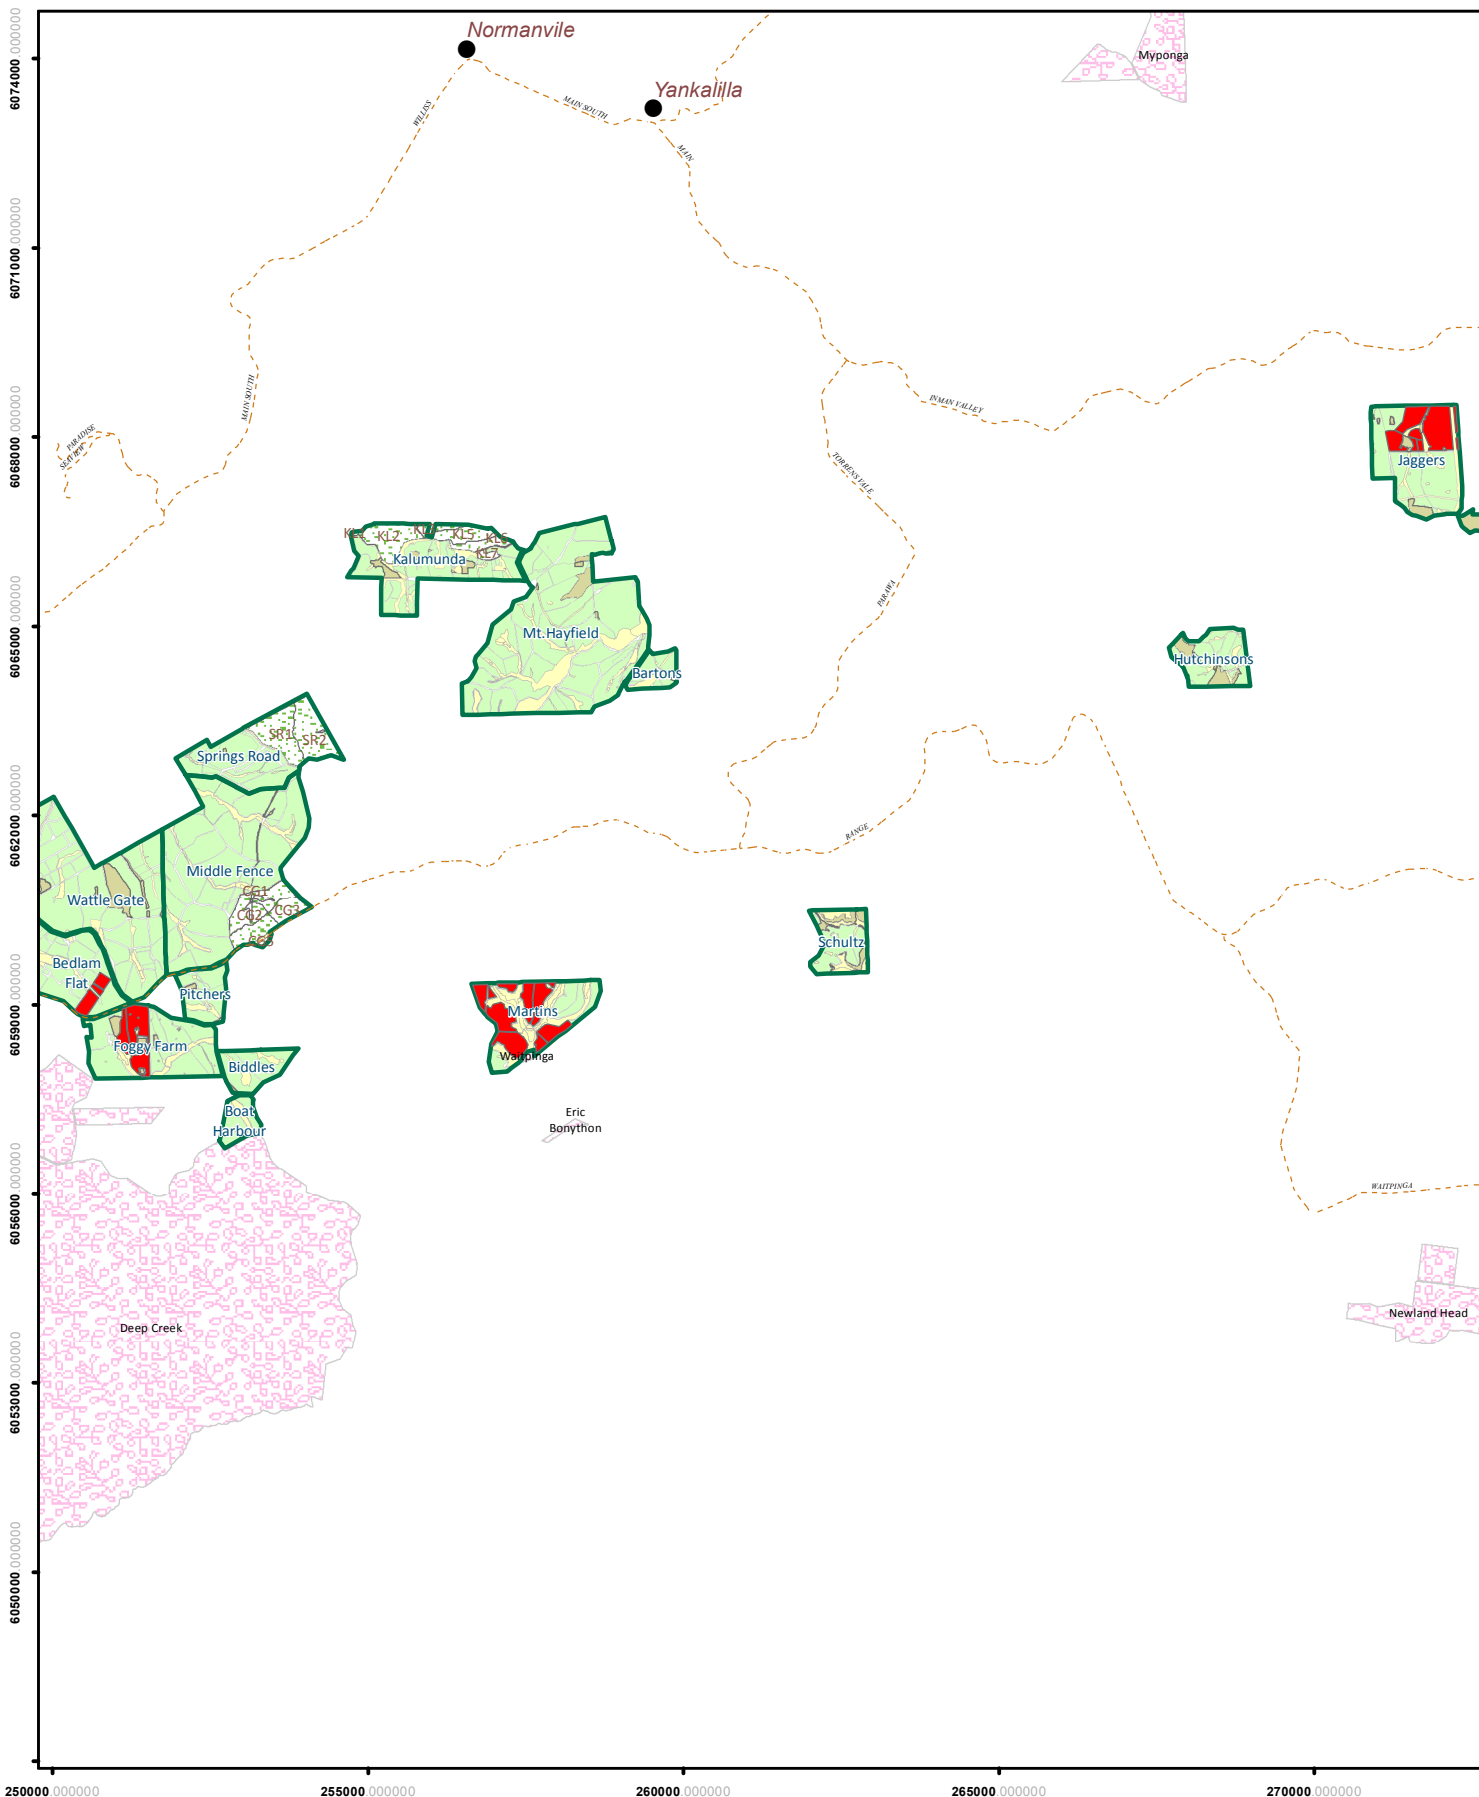

SECOND VALLEY FOREST RESERVE

Planned Forest Operations 2022

Planting Sites

- Reservoir
- SA Water
- Main Roads
- Forest Reserves/Locality Names
- National Parks

Planned Forest Operations

- Planting 2022