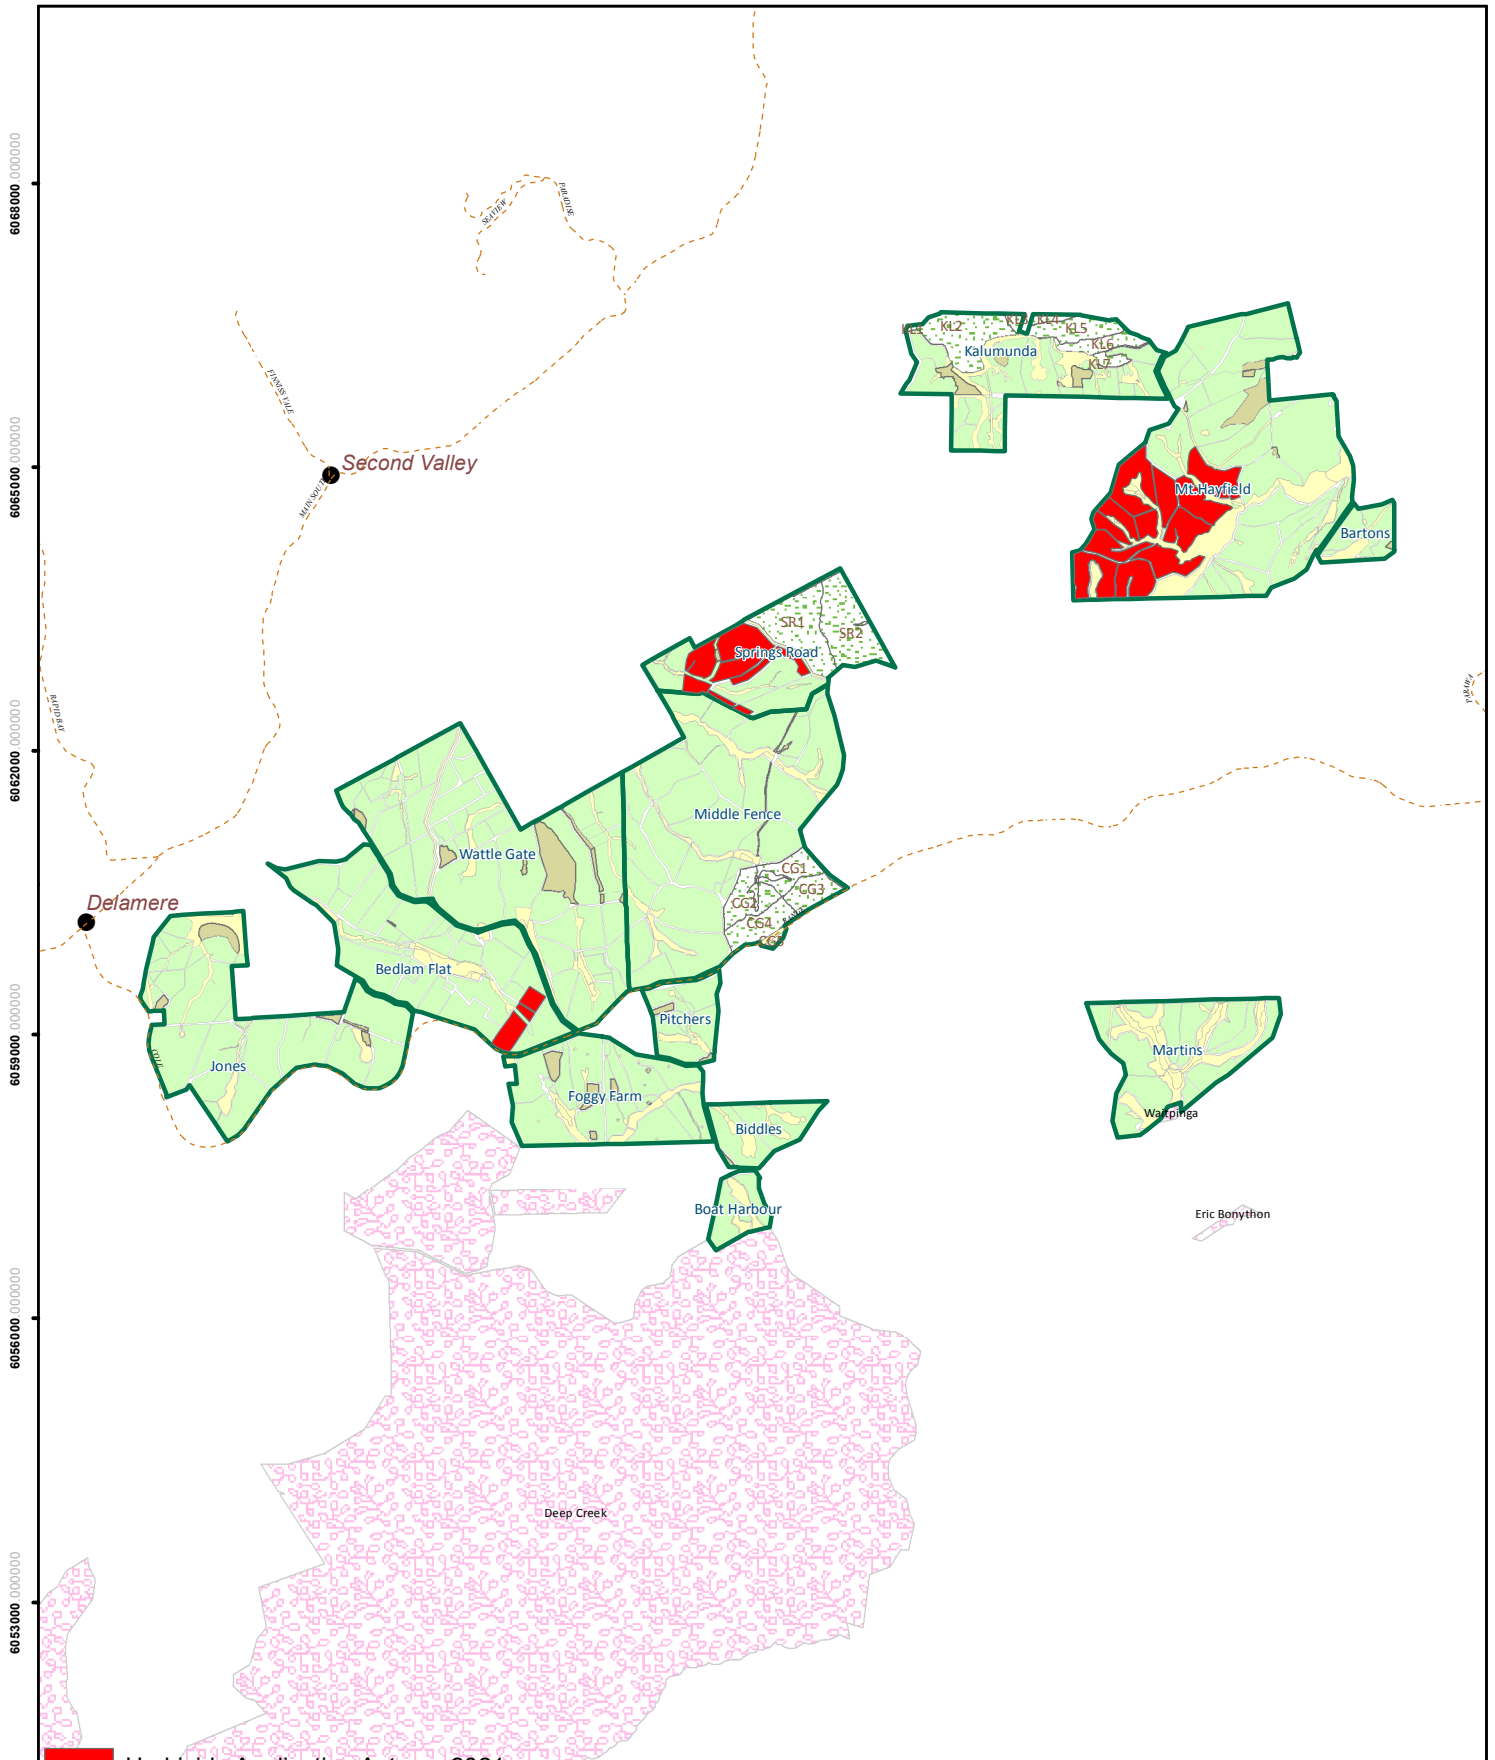

SECOND VALLEY FOREST RESERVE Planned Forest Operations Autumn 2021 Herbicide Application Aerial / Tractor / Hand

Herbicide Application Autumn 2021

Plantation on SA Water land

Reservoir

SA Water

Main Roads

Forest Reserves/Locality Names

National Parks

Planned Forest Operations

Herbicide Application Autumn 2021