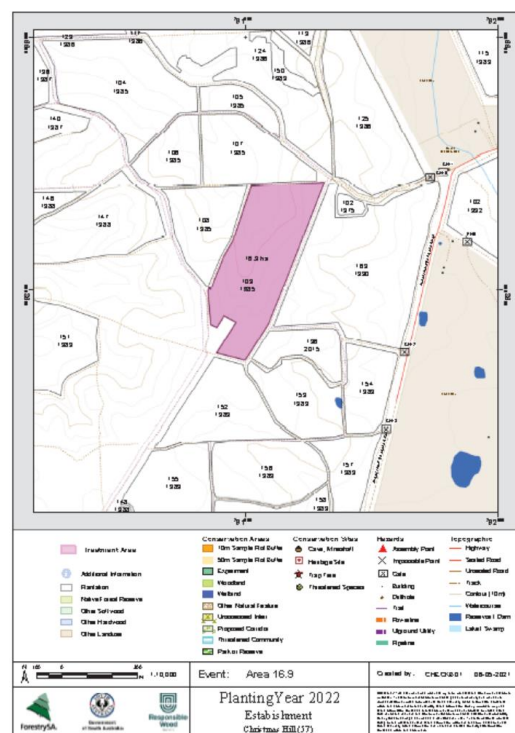

Mount Lofty Ranges Forestry Operations
Planned Pine Plantation Reestablishment area
Forest : Kuitpo
Locality: Christmas Hill
Planting Year 2022

Table below is an indication of the timing for major activities which occur during the reestablishment period.

Operation	Operation date (Period)
Windrowing / Clearing /Chopper Rolling	May – July 2021
Burning - Waste material (Windrows or Heaps)	July 2021
Weed Control (Aerial Helicopter) P-10 (10 months prior to planting)	Spring 2021 (Oct -Nov)
Re-heaping if required	At time of Cultivation
Cultivation	Summer Dec 21 – Mar 22
Weed Control (Aerial Helicopter) P-2 (2 months prior to planting)	May 2022
Re-burn if required	May 2022
Planting	June - July 2022
Weed Competition (Aerial Helicopter) P+ 4 (4 months after planting)	Oct - Nov 2022
Weed Competition (Aerial Helicopter) P+10 (10 months after planting)	May - June 2023