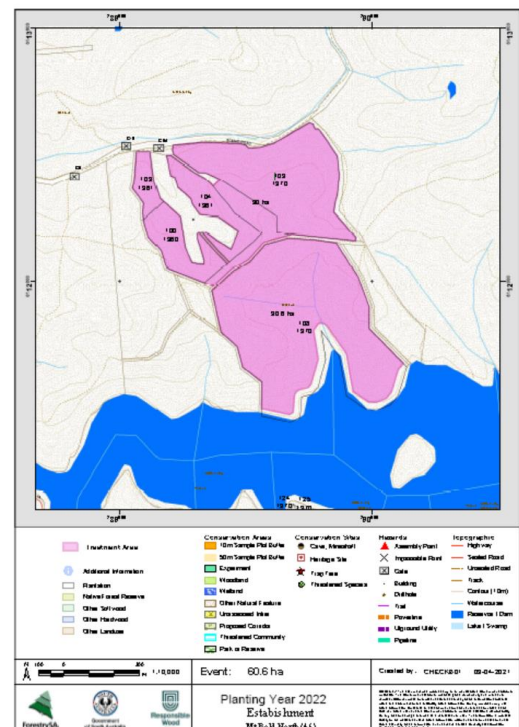

Mount Lofty Ranges Forestry Operations
Planned Pine Plantation Reestablishment area
Forest : Kuitpo
Locality: Mt Bold North
Planting Year 2022

Table below is an indication of the timing for major activities which occur during the reestablishment period.

Operation	Operation date (Period)
Windrowing / Clearing /Chopper Rolling	Nil
Burning - Waste material (Windrows or Heaps)	May 2021
Weed Control (Aerial Helicopter) P-10 (10 months prior to planting)	Spring 2021 (Oct -Nov)
Re-heaping if required	Nil
Cultivation	Oct 21 – Mar 22
Weed Control (Aerial Helicopter) P-2 (2 months prior to planting)	May 2022
Re-burn if required	Nil
Planting	June - July 2022
Weed Competition (Aerial Helicopter) P+ 4 (4 months after planting)	Oct - Nov 2022
Weed Competition (Aerial Helicopter) P+10 (10 months after planting)	May - June 2023