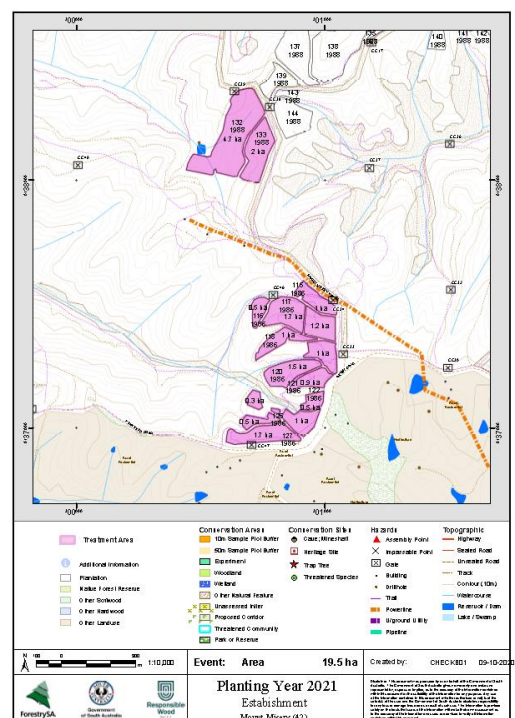

**Mount Lofty Ranges Forestry Operations**
**Planned Pine Plantation Reestablishment area**
**Forest : Mount Crawford**  
**Locality: Mt Misery**  
**Planting Year 2021**

Table below is an indication of the timing for major activities which occur during the reestablishment period.

Operation	Operation date (Period)
Windrowing / Clearing	Nil
Weed Control (Aerial Helicopter) P-10 (10 months prior to planting)	Nil
Burning - Waste material (Windrows or Heaps)	May 2021
Re-heaping if required	Nil
Cultivation - Wilco Spot	April – May 2021
Weed Control (Aerial Helicopter) P-2 (2 months prior to planting)	May 2021
Re-burn if required	Nil
Planting	June - July 2021
Weed Competition (Aerial Helicopter) P+ 4 (4 months after planting)	Oct - Nov 2021
Weed Competition (Aerial Helicopter) P+10 (10 months after planting)	May - June 2022