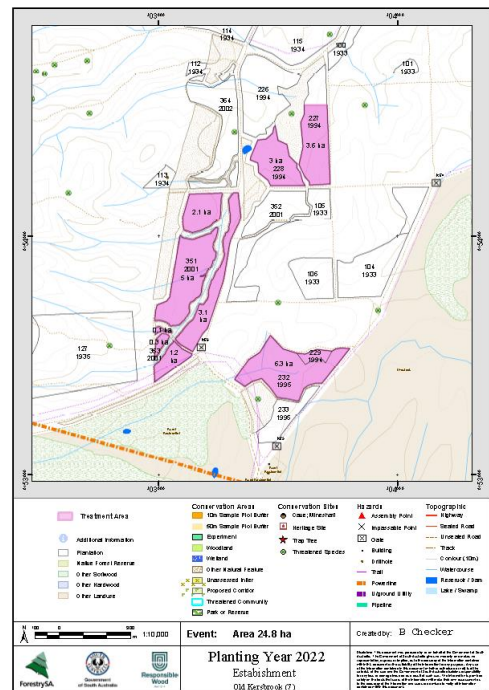

**Mount Lofty Ranges Forestry Operations**
**Planned Pine Plantation Reestablishment area**
**Forest : Mount Crawford**  
**Locality: Old Kersbrook**  
**Planting Year 2022**

Table below is an indication of the timing for major activities which occur during the reestablishment period.

Operation	Operation date (Period)
Windrowing / Clearing	Pt Completed
Weed Control (Aerial Helicopter) P-10 (10 months prior to planting)	Oct – Nov 2021
Burning - Waste material (Windrows or Heaps)	May – Aug 2021
Re-heaping if required	At time of Cultivation
Cultivation - Wilco Spot	Oct 2021- April 2022
Weed Control (Aerial Helicopter) P-2 (2 months prior to planting)	May 2022
Re-burn if required	May 2022
Planting	June - July 2022
Weed Competition (Aerial Helicopter) P+ 4 (4 months after planting)	Oct - Nov 2022
Weed Competition (Aerial Helicopter) P+10 (10 months after planting)	May - June 2023