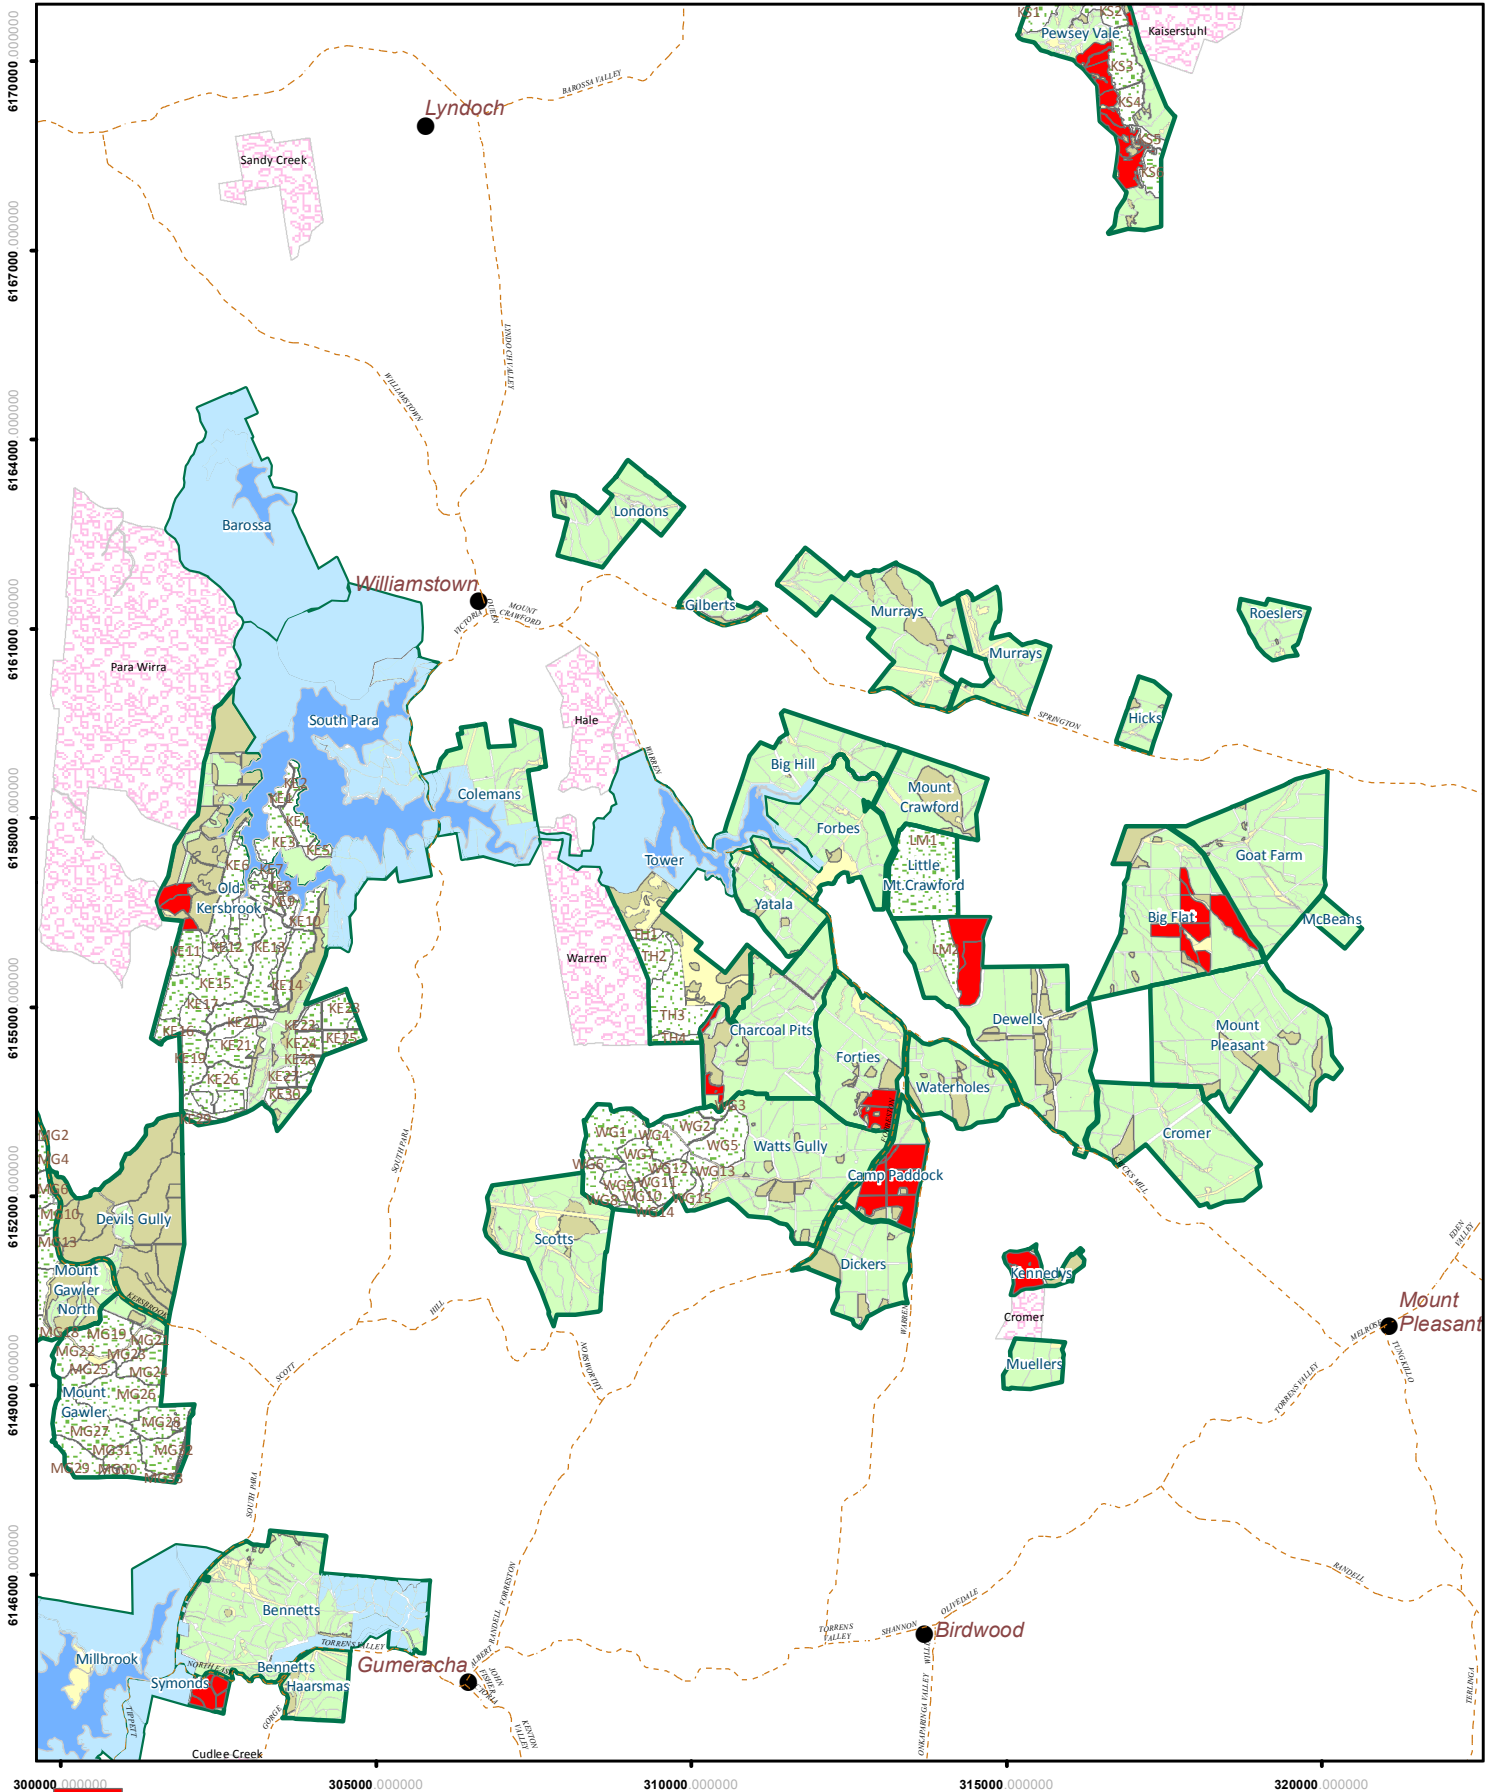

MOUNT CRAWFORD FOREST RESERVE

Planned Forest Operations Spring 2021

Fertilising - Aerial Helicopter

- PL Nutrition selection 2
- Reservoir
- SA Water
- Main Roads
- Forest Reserves/Locality Names
- National Parks

Planned Forest Operations

- PL Nutrition selection 2