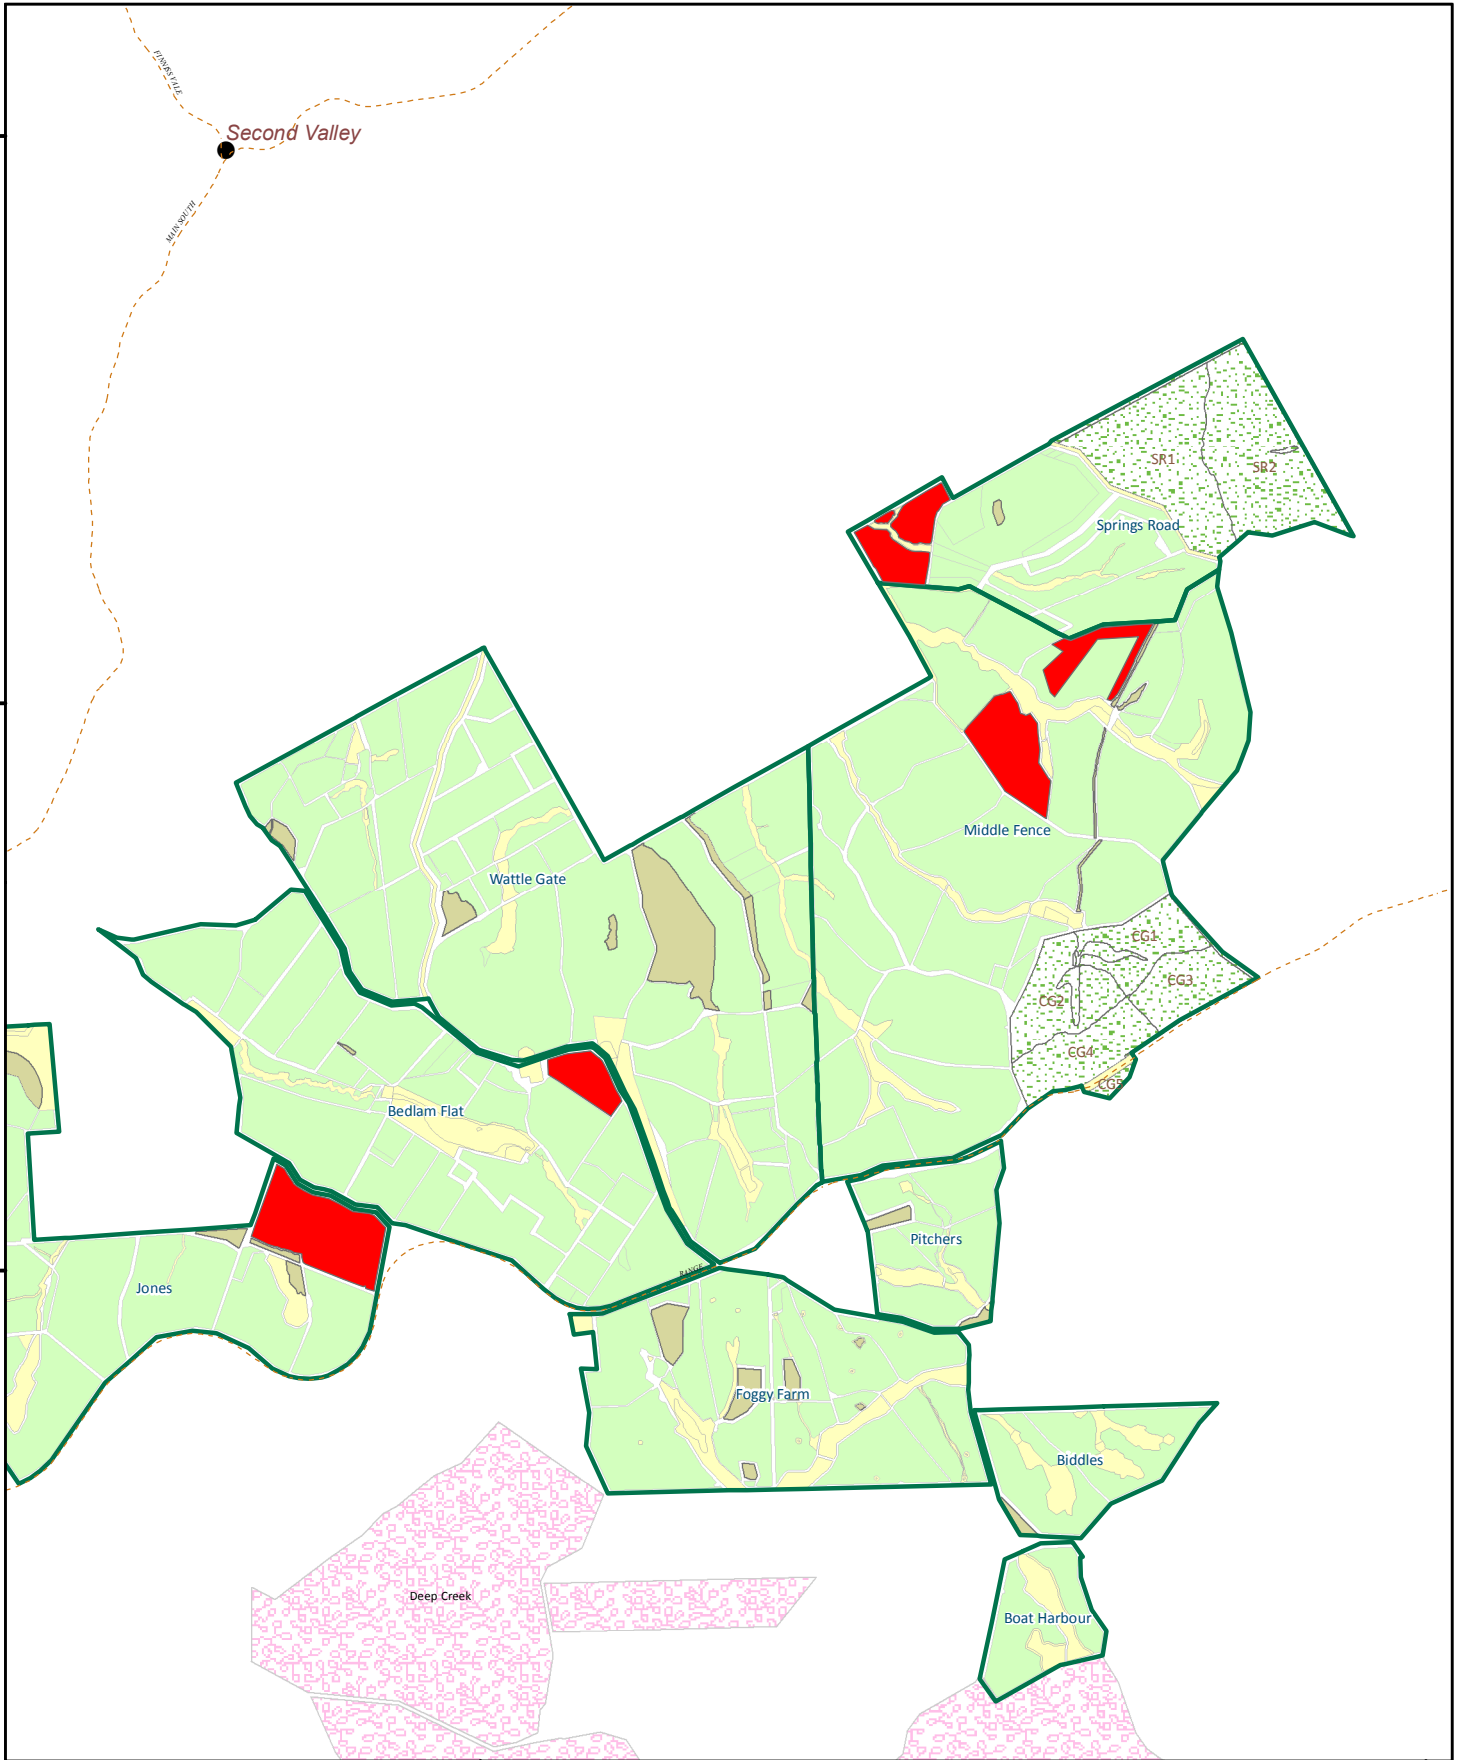

SECOND VALLEY FOREST RESERVE Planned Forest Operations Spring 2021 Fertilising - Aerial Helicopter

- PL Nutrition selection 2
- Reservoir
- SA Water
- Main Roads
- Forest Reserves/Locality Names
- National Parks

Planned Forest Operations

- PL Nutrition selection 2