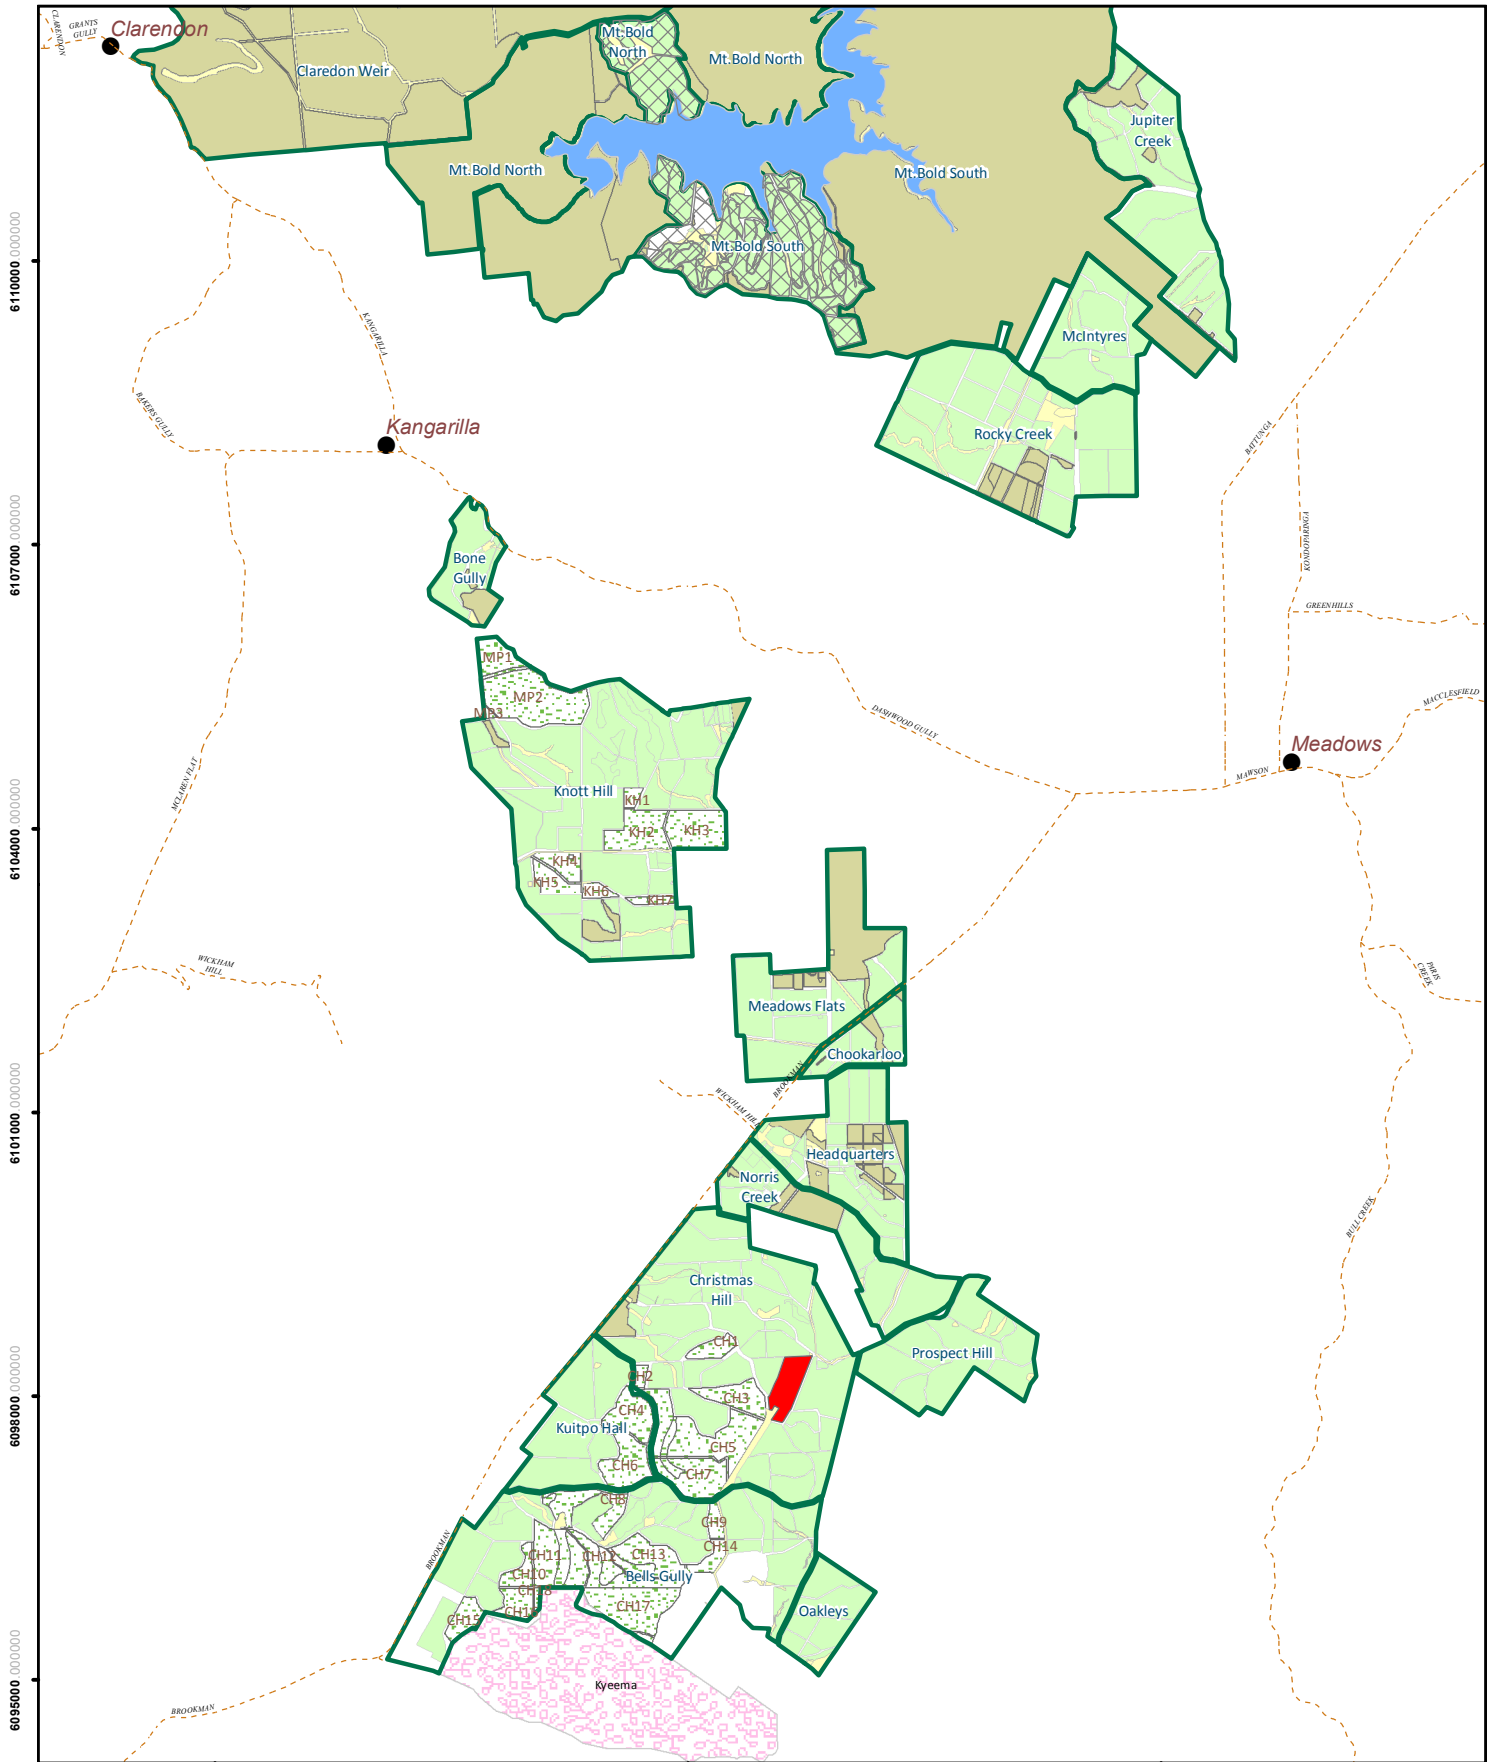

KUITPO FOREST RESERVE

Planned Forest Operations 2022 (May - Sept)

Plantation Residue Burning

- Plantation on SA Water land
- Reservoir
- SA Water
- Main Roads
- Forest Reserves/Locality Names
- National Parks

Planned Forest Operations

Plantation Residue Burning