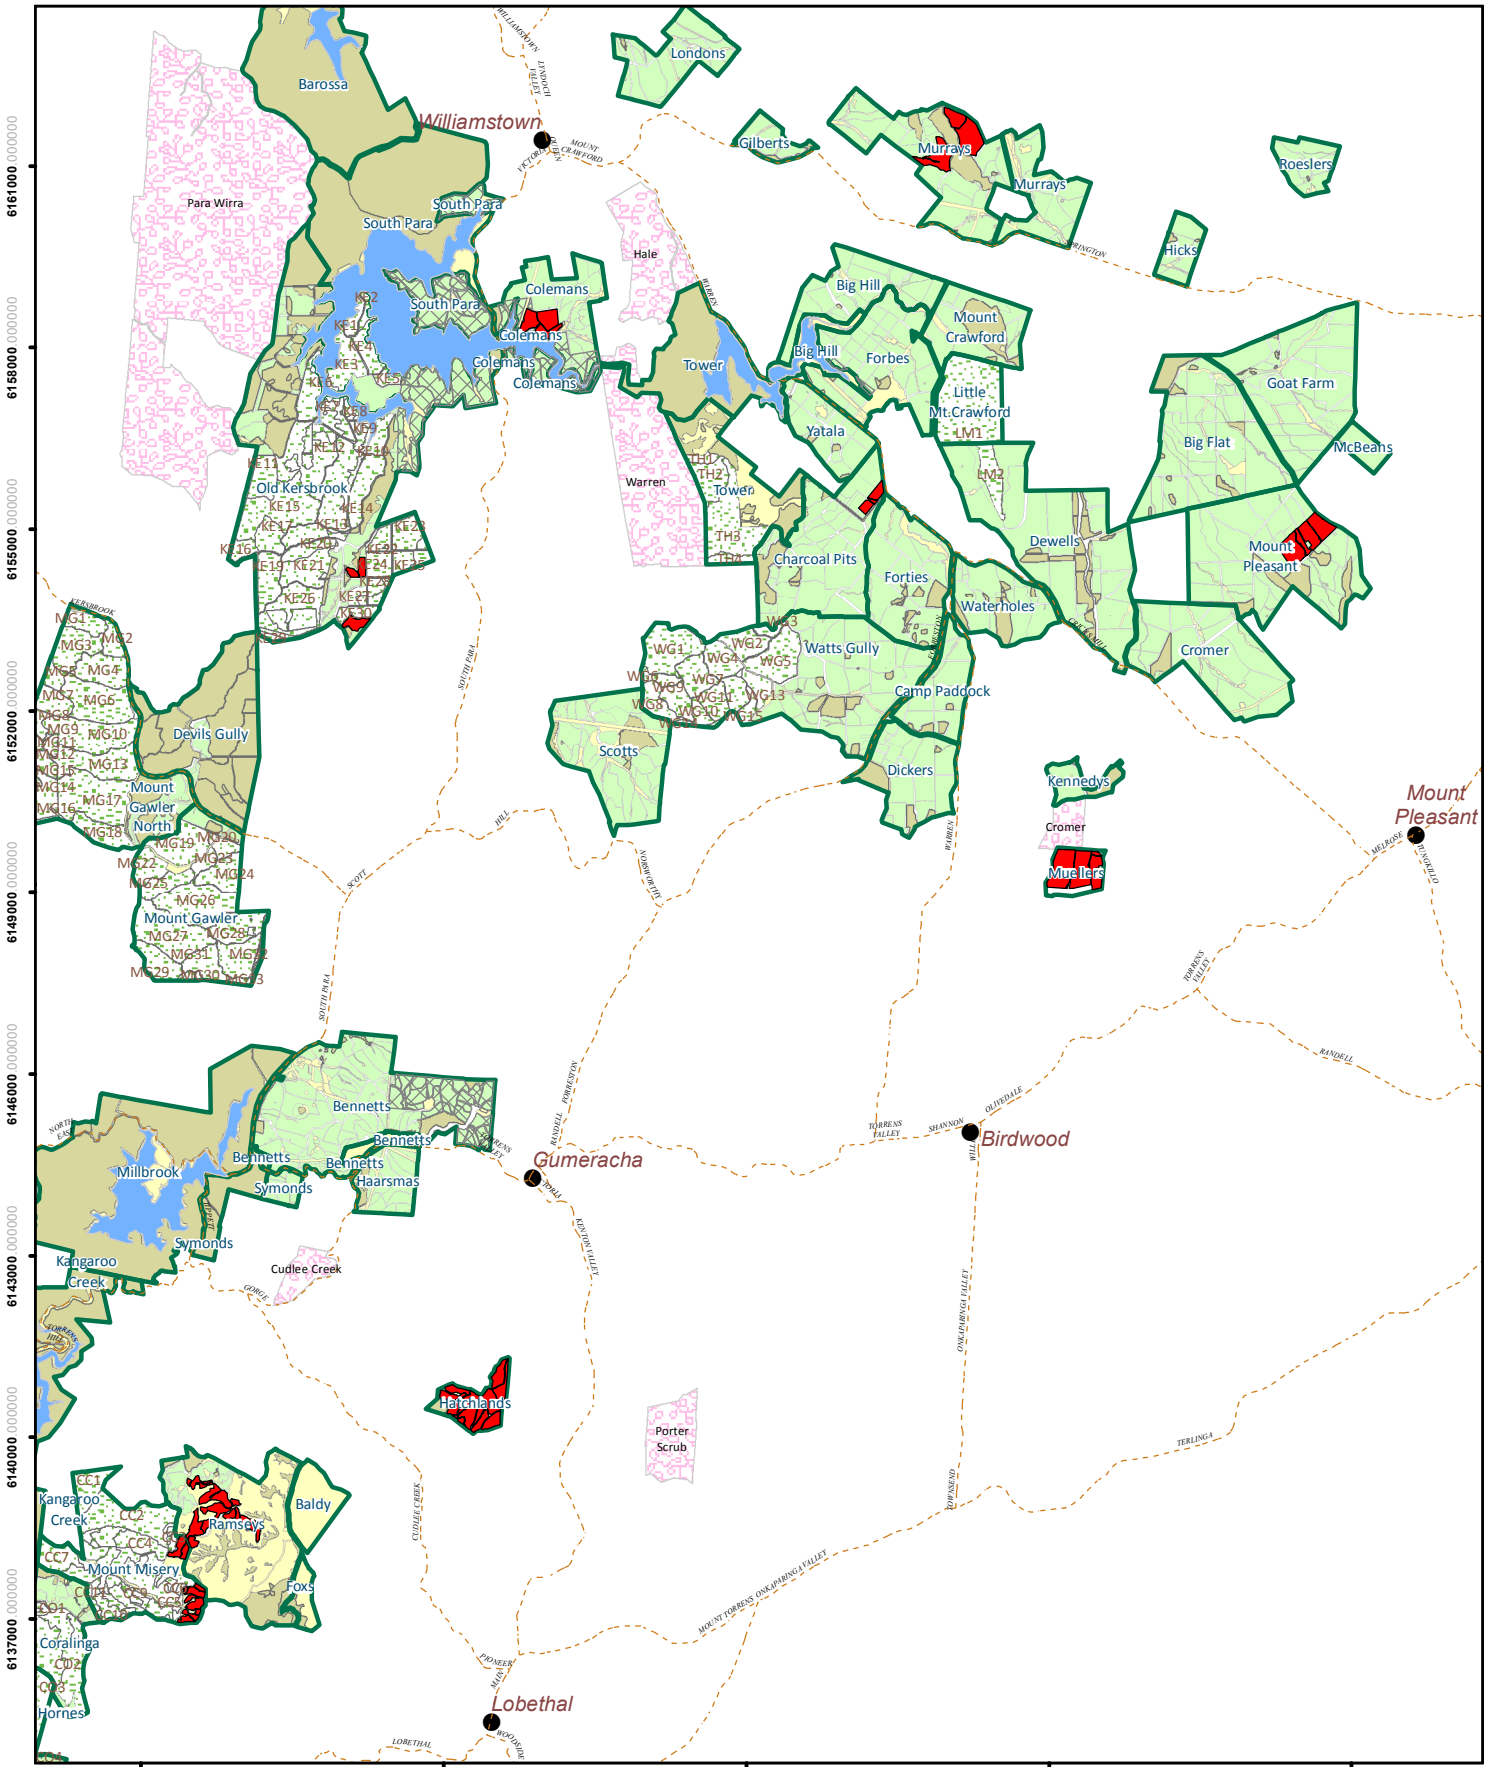

MOUNT CRAWFORD FOREST RESERVE Planned Forest Operations May - June 2022 Herbicide Application Aerial / Tractor / Hand

- Plantation on SA Water land
- Reservoir
- SA Water
- Main Roads
- Forest Reserves/Locality Names
- National Parks

Planned Forest Operations

PL Comp. Control - Herb. (Est) selection