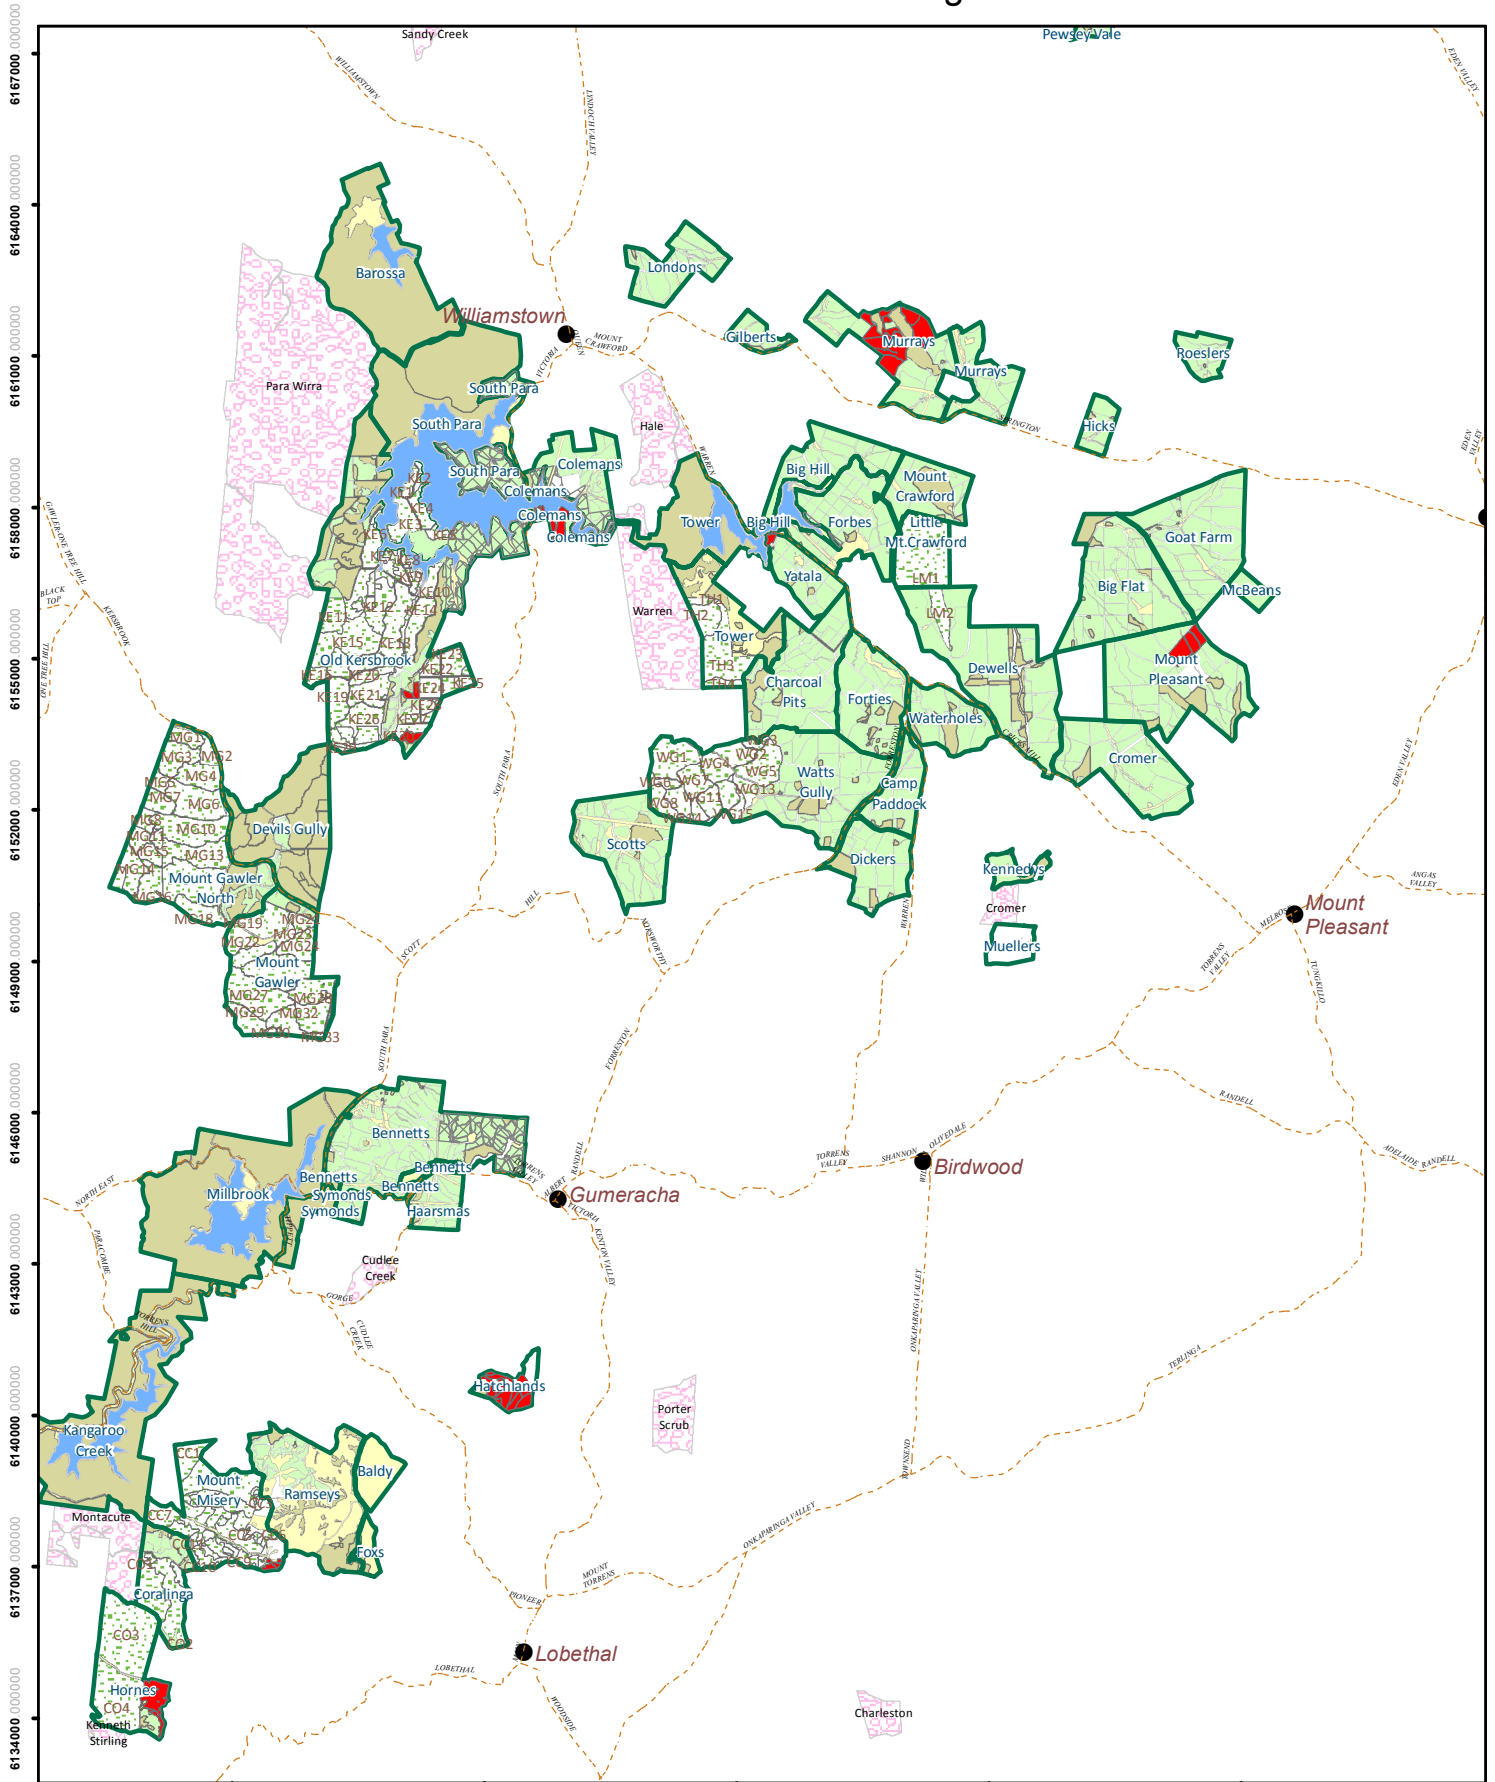

MOUNT CRAWFORD FOREST RESERVE Planned Forest Operations 2022 (May - Sept) Plantation Residue Burning

- Plantation on SA Water land
- Reservoir
- SA Water
- Main Roads
- Forest Reserves/Localities Names
- National Parks

Planned Forest Operations
Plantation Residue Burning

4 2 0 4 Km