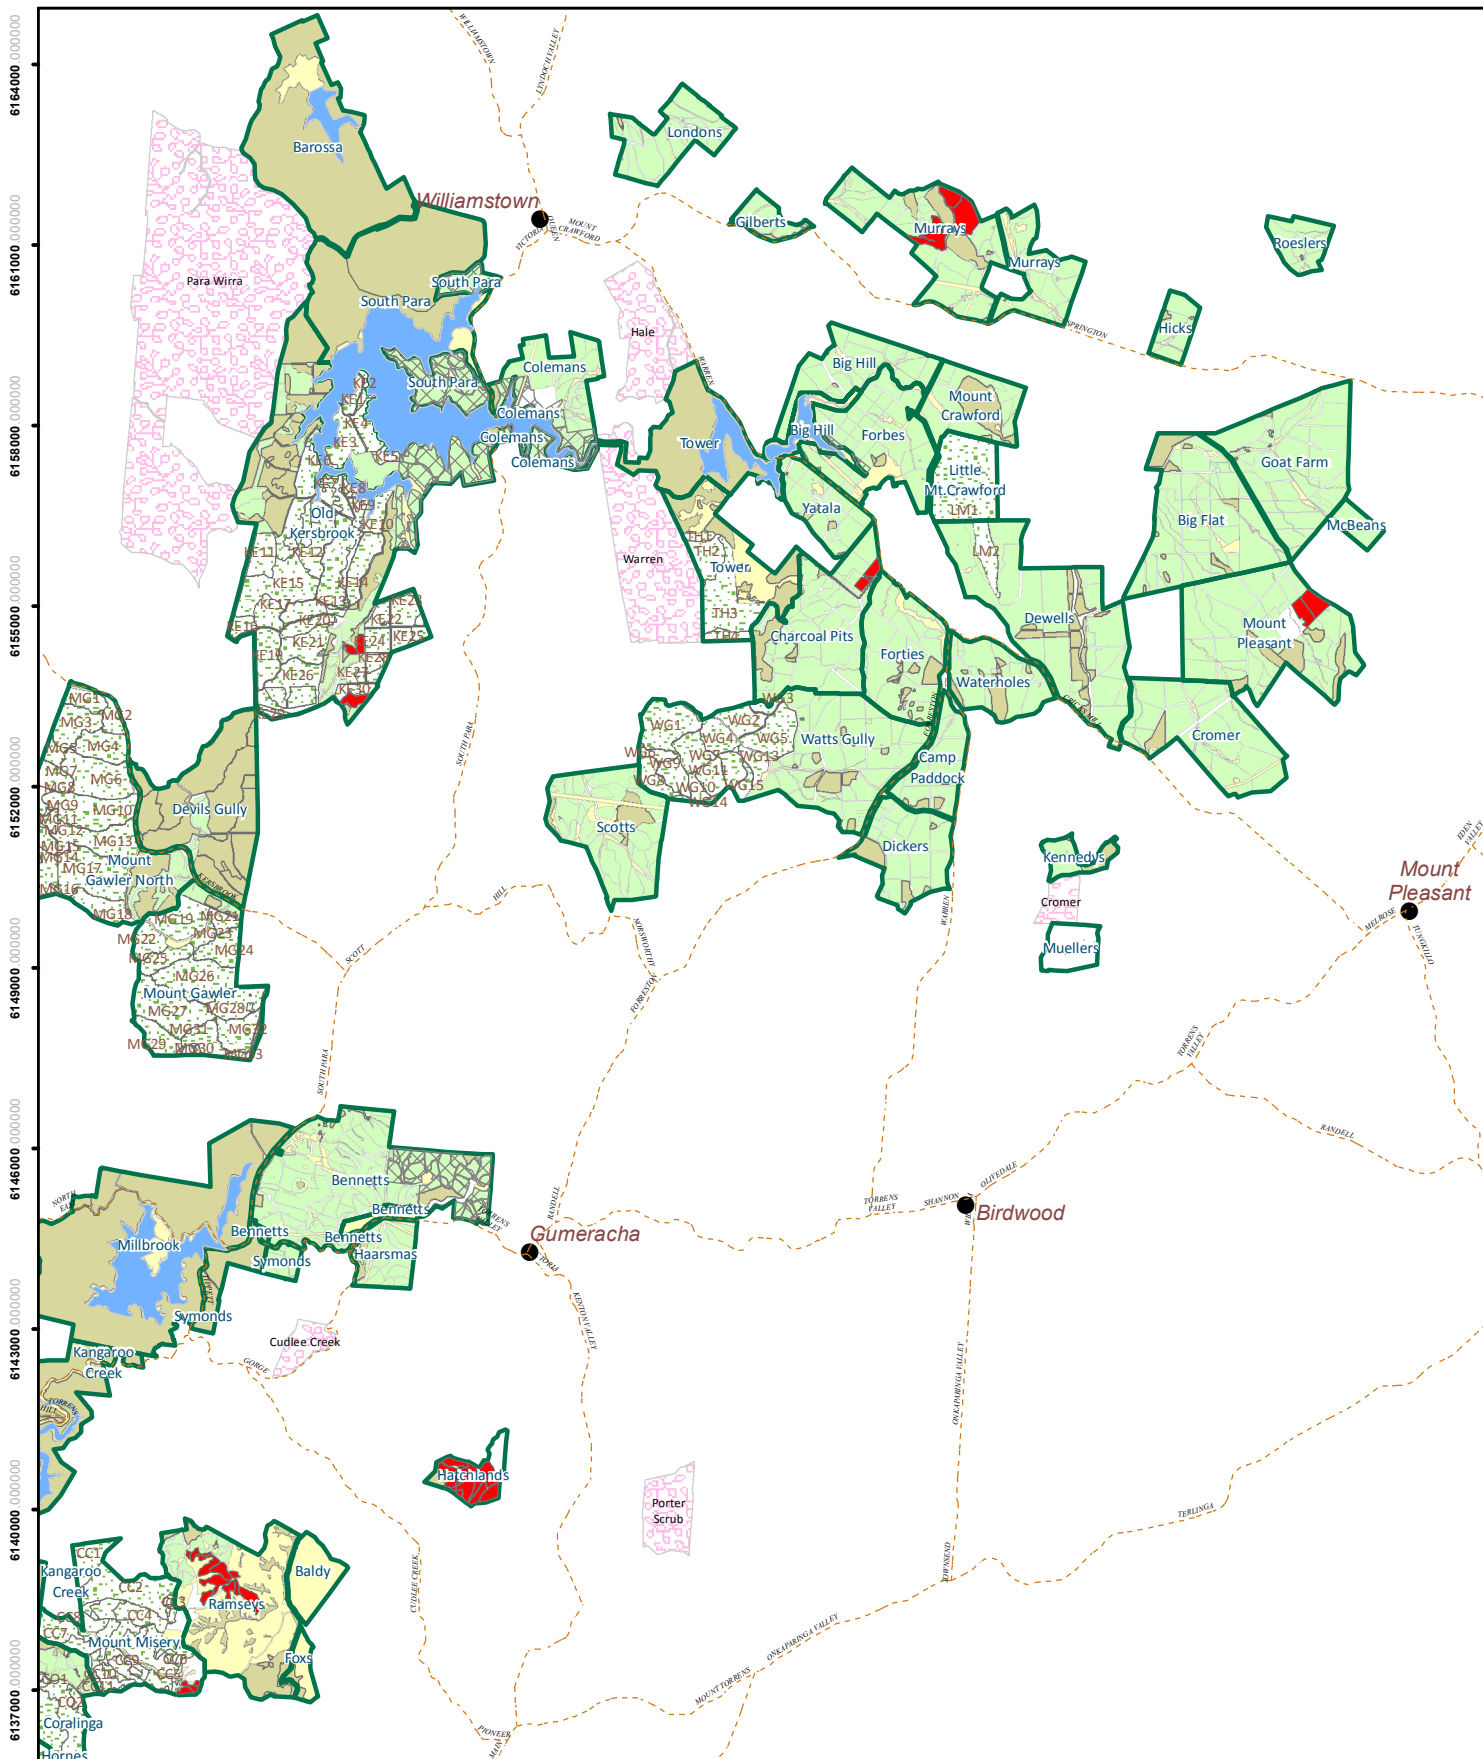

MOUNT CRAWFORD FOREST RESERVE Planned Forest Operations 2022 Planting Sites

- Plantation on SA Water land
- Reservoir
- SA Water
- Main Roads
- Forest Reserves/Locality Names
- National Parks

Planned Forest Operations

Planting

3 1.5 0 3 Km