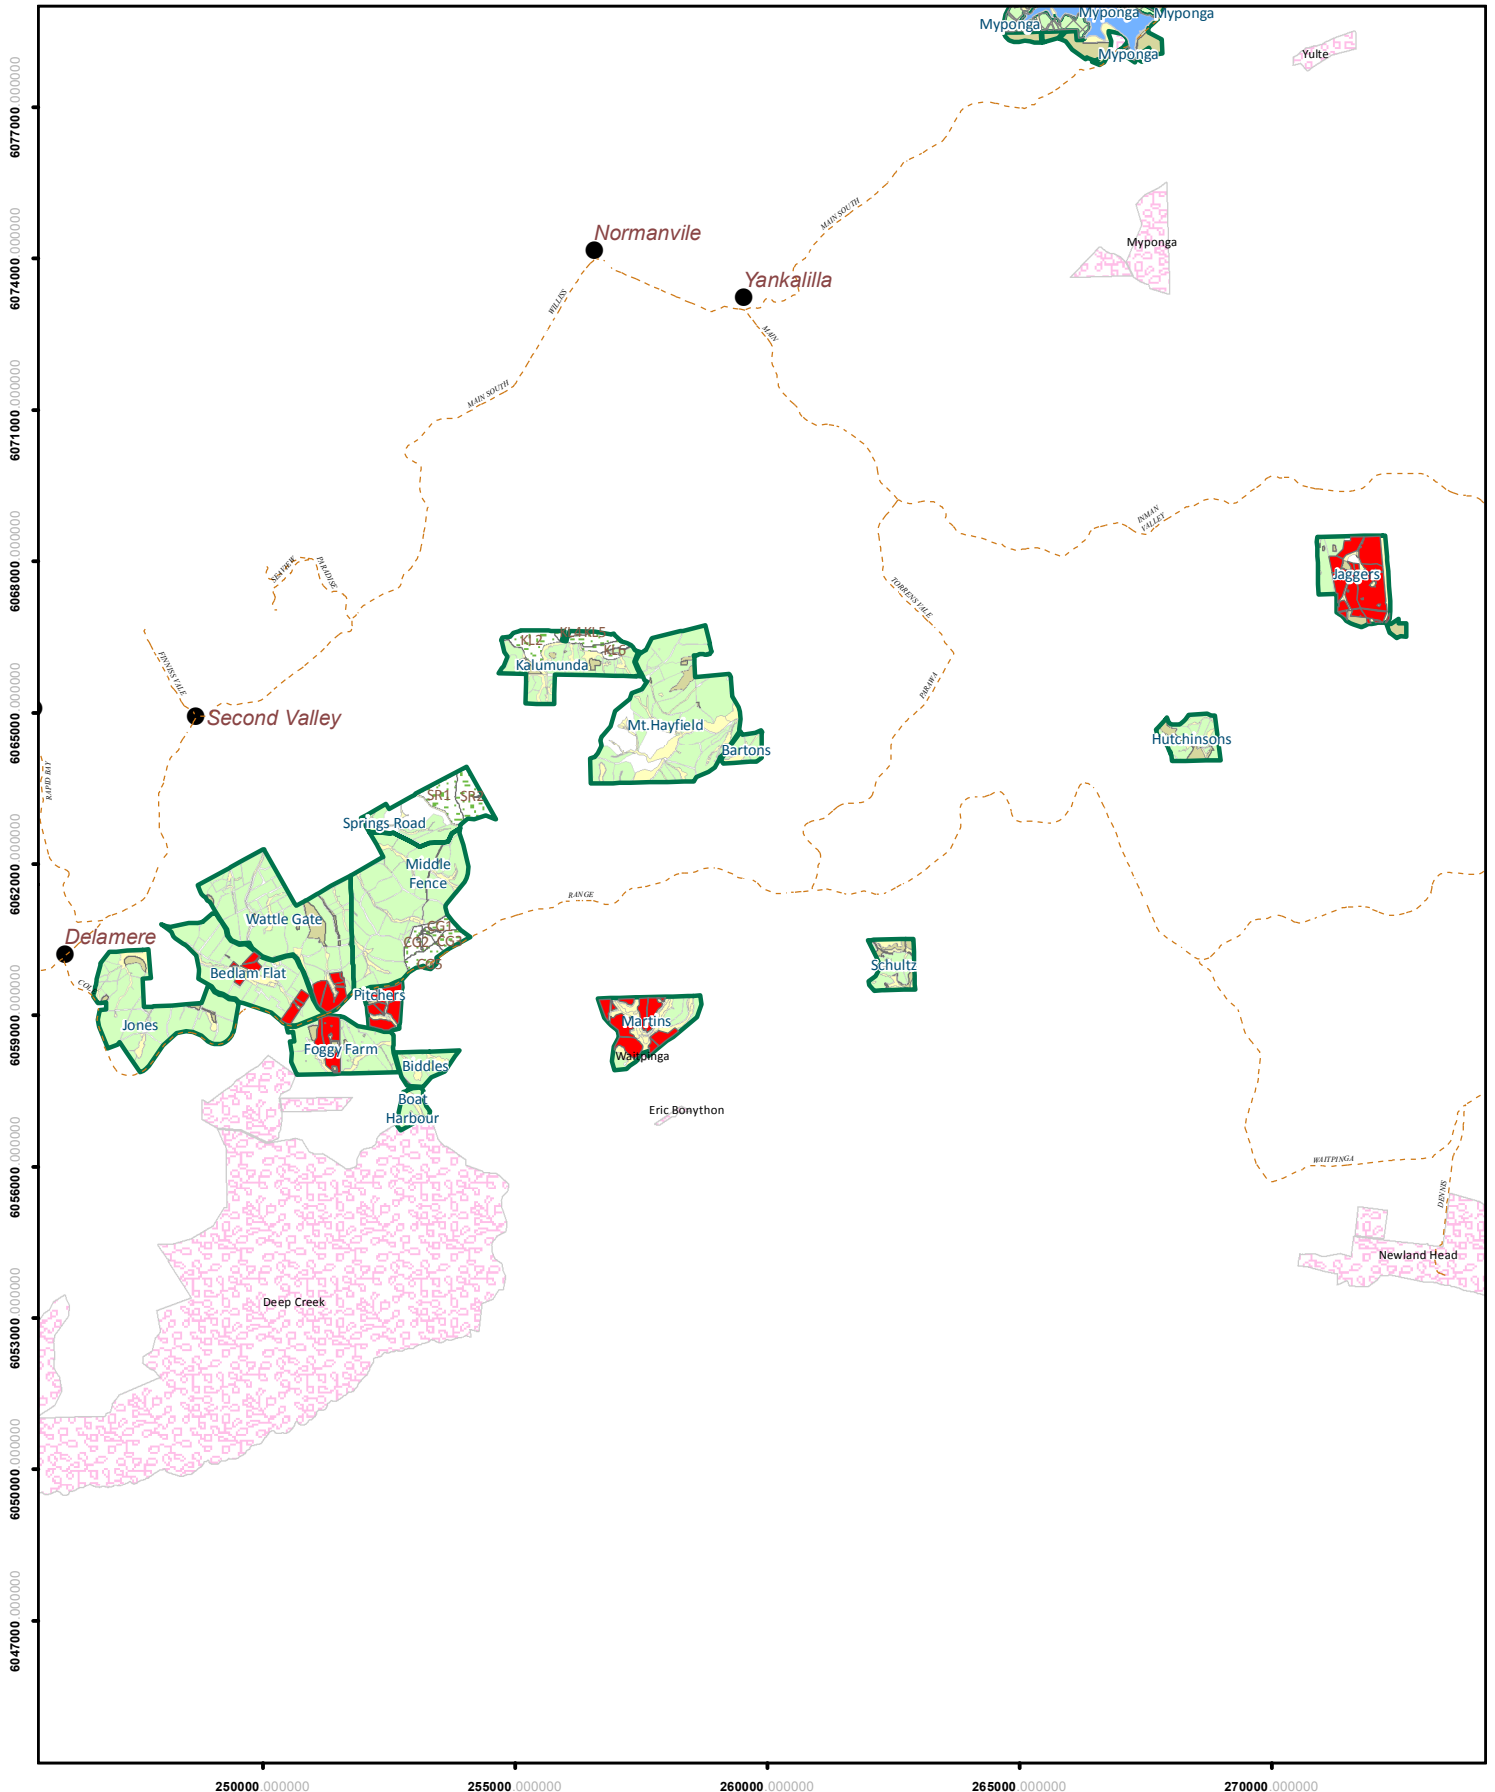

SECOND VALLEY FOREST RESERVE

Planned Forest Operations 2022 (May - Sept)

Plantation Residue Burning

- Plantation on SA Water land
- Reservoir
- SA Water
- Main Roads
- Forest Reserves/Locality Names
- National Parks

Planned Forest Operations

Plantation Residue Burning