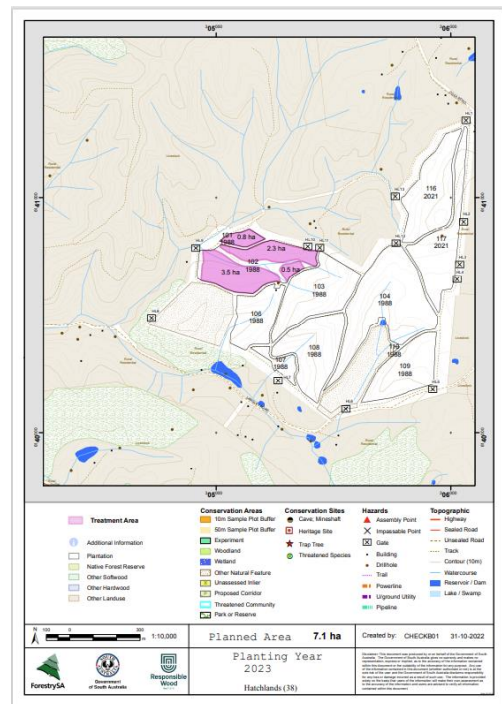

Mount Lofty Ranges Forestry Operations

SOUTH AUSTRALIAN FORESTRY CORPORATION
Head Office - Kuitpo Forest
495 Brookman Road / PMB 2
Meadows SA 5201

Tel +61 8 8391 8800
Web www.forestrysa.com.au
ABN 57 969 474 679

Planned Pine Plantation Re-establishment area

Forest : Mount Crawford
Locality: Hatchlands
Planting Year 2023

Table below is an indication of the timing for major activities which occur during the re-establishment period.

The timing listed, are dependent upon weather conditions and other operational limitations, and are subject to change.

Operation	Operation date (Period)
Windrowing / Clearing	Not Required
Burning - Waste material (Windrows or Heaps)	May 2023 Might consider
Weed Control (Aerial Drone P-10 (10 months prior to planting))	Spring 2022 (Nov – Dec 2022)
Re-heaping if required	Not Required
Cultivation – Wilco Spot	Completed
Weed Control (Aerial Helicopter) P-2 (2 months prior to planting)	May 2023
Re-burn if required	Not Required
Planting	June - July 2023
Weed Competition (Aerial Helicopter) P+ 4 (4 months after planting)	Oct - Nov 2023
Weed Competition (Aerial Helicopter) P+10 (10 months after planting)	May - June 2024

Some of these activities will necessitate temporary public exclusion from the forest in the vicinity of the activity.

Questions regarding an operation, may be directed by email forestrysa@forestrysa.com.au (Att: Operations)

ForestrySA