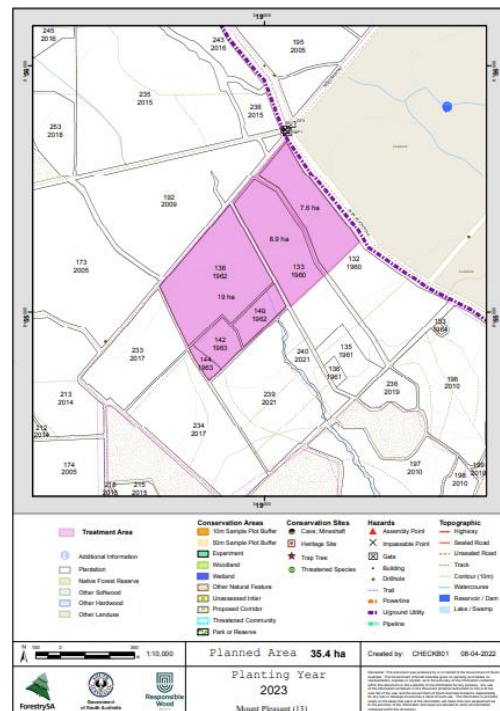

Mount Lofty Ranges Forestry Operations

SOUTH AUSTRALIAN FORESTRY CORPORATION
Head Office - Kuitpo Forest
495 Brookman Road / PMB 2
Meadows SA 5201

Tel +61 8 8391 8800
Web www.forestrysa.com.au
ABN 57 969 474 679

Planned Pine Plantation Re-establishment area

Forest : Mount Crawford
Locality: Mt Pleasant
Planting Year 2023

Table below is an indication of the timing for major activities which occur during the re-establishment period.

The timing listed, are dependent upon weather conditions and other operational limitations, and are subject to change.

Operation	Operation date (Period)
Windrowing / Clearing	Completed
Burning - Waste material (Windrows or Heaps)	Completed
Weed Control (Aerial Drone P-10 (10 months prior to planting))	Spring 2022 (Nov – Dec 2022)
Re-heaping if required	Pt Completed
Cultivation - Ripping	Nov 2022 – April 2023
Weed Control (Aerial Helicopter) P-2 (2 months prior to planting)	May 2023
Re-burn if required	May 2023
Planting	June - July 2023
Weed Competition (Aerial Helicopter) P+ 4 (4 months after planting)	Oct - Nov 2023
Weed Competition (Aerial Helicopter) P+10 (10 months after planting)	May - June 2024

Some of these activities will necessitate temporary public exclusion from the forest in the vicinity of the activity.

Questions regarding an operation, may be directed by email forestrysa@forestrysa.com.au (Att: Operations)

ForestrySA