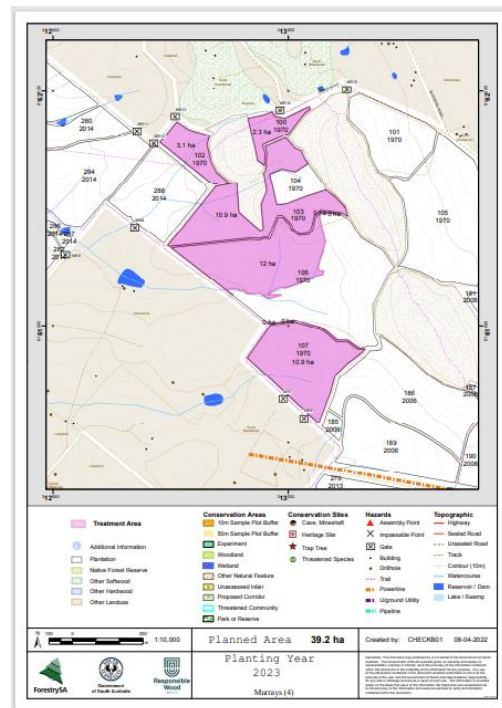

**Planned Pine Plantation Re-establishment area**
**Forest : Mount Crawford**  
**Locality: Murray's**  
**Planting Year 2023**

Table below is an indication of the timing for major activities which occur during the re-establishment period.

The timing listed, are dependent upon weather conditions and other operational limitations, and are subject to change.

Operation	Operation date (Period)
Windrowing / Clearing	Completed
Burning - Waste material (Windrows or Heaps)	Completed
Weed Control (Aerial Drone P-10 (10 months prior to planting)	Spring 2022 (Nov – Dec 2022)
Re-heaping if required	At time of Cultivation
Cultivation - Ripping	Nov 2022 – April 2023
Weed Control (Aerial Helicopter) P-2 (2 months prior to planting)	May 2023
Re-burn if required	May 2023
Planting	June - July 2023
Weed Competition (Aerial Helicopter) P+ 4 (4 months after planting)	Oct - Nov 2023
Weed Competition (Aerial Helicopter) P+10 (10 months after planting)	May - June 2024