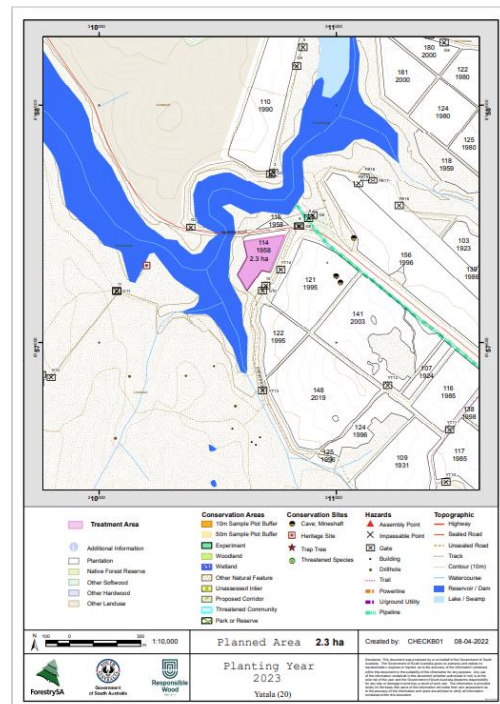

Mount Lofty Ranges Forestry Operations
Planned Pine Plantation Re-establishment area
**Forest : Mt Crawford
 Locality: Yatala
 Planting Year 2023**

Table below is an indication of the timing for major activities which occur during the re-establishment period.

The timing listed, are dependent upon weather conditions and other operational limitations, and are subject to change.

Operation	Operation date (Period)
Windrowing / Clearing	Completed
Burning - Waste material (Windrows or Heaps)	Completed
Weed Control (Aerial Drone P-10 (10 months prior to planting))	Spring 2022 (Nov – Dec 2022)
Re-heaping if required	Nil
Cultivation - Ripping	Nov 2022 – April 2023
Weed Control (Aerial Helicopter) P-2 (2 months prior to planting)	May 2023
Re-burn if required	Nil
Planting	June - July 2023
Weed Competition (Aerial Helicopter) P+ 4 (4 months after planting)	Oct - Nov 2023
Weed Competition (Aerial Helicopter) P+10 (10 months after planting)	May - June 2024