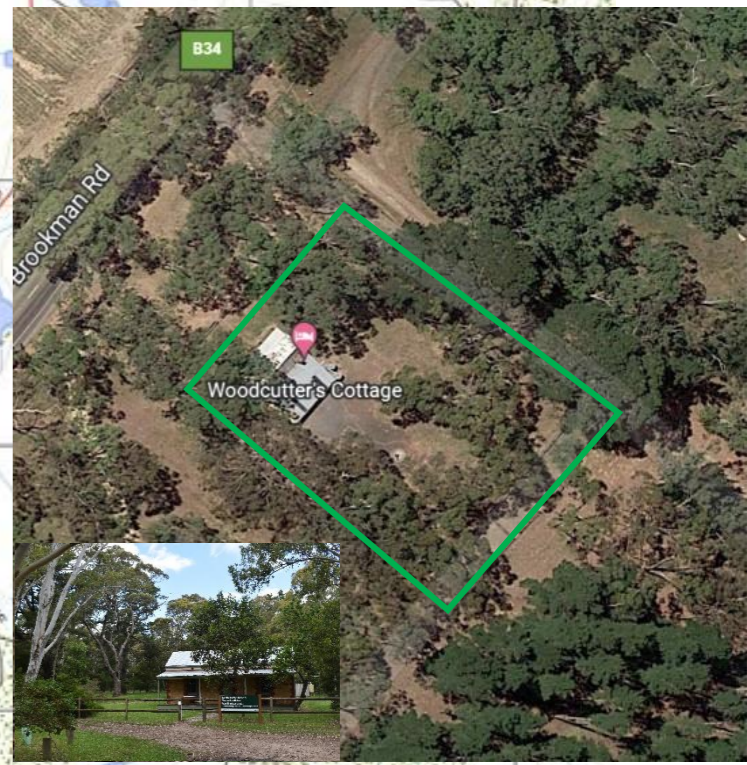

KUITPO FOREST (STH)

Kuitpo Forest Information Centre

Brookman Road, Meadows, SA 5201
 Open: 10am - 12pm
 (Friday to Sunday only, subject to ranger availability)
 Phone: (08) 8391 8800
 Email: recreation@forestrysa.com.au
 Web: forestrysa.com.au