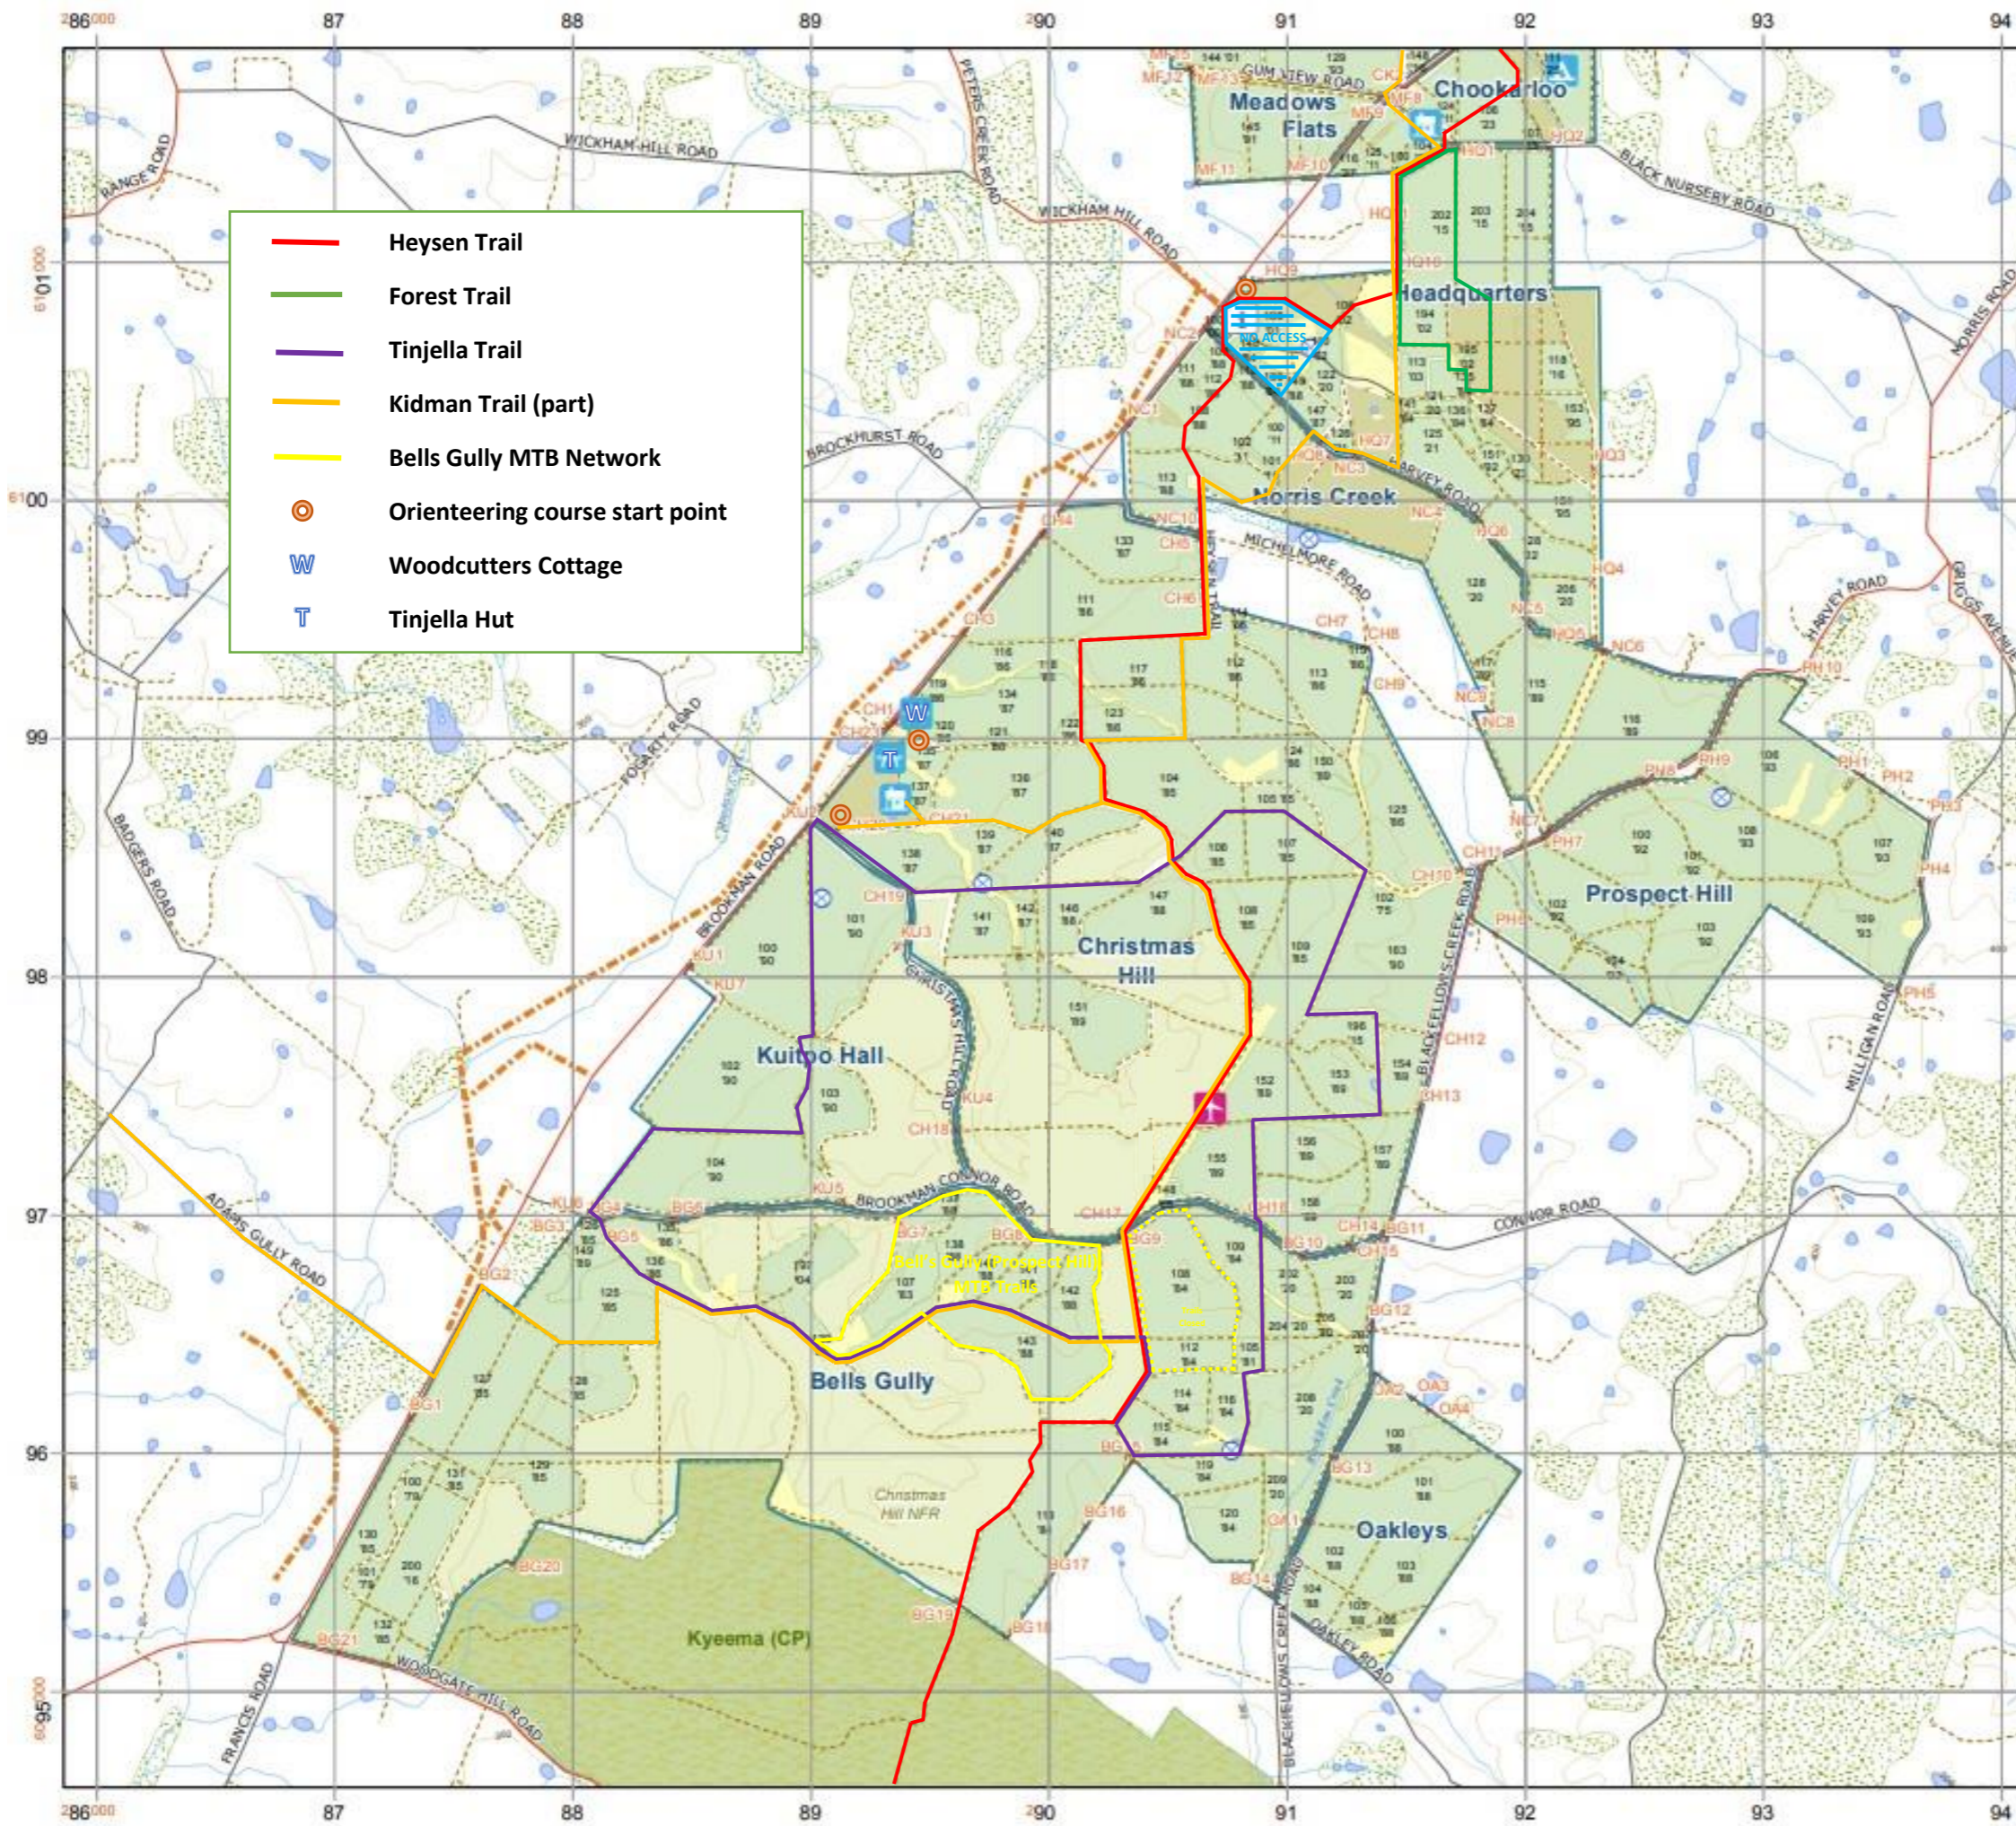

KUITPO FOREST (STH)

Kuitpo Forest Information Centre

Brookman Road, Meadows, SA 5201
 Open: 10am - 12pm
 (Friday to Sunday only, subject to ranger availability)
 Phone: (08) 8391 8800
 Email: recreation@forestrysa.com.au
 Web: forestrysa.com.au