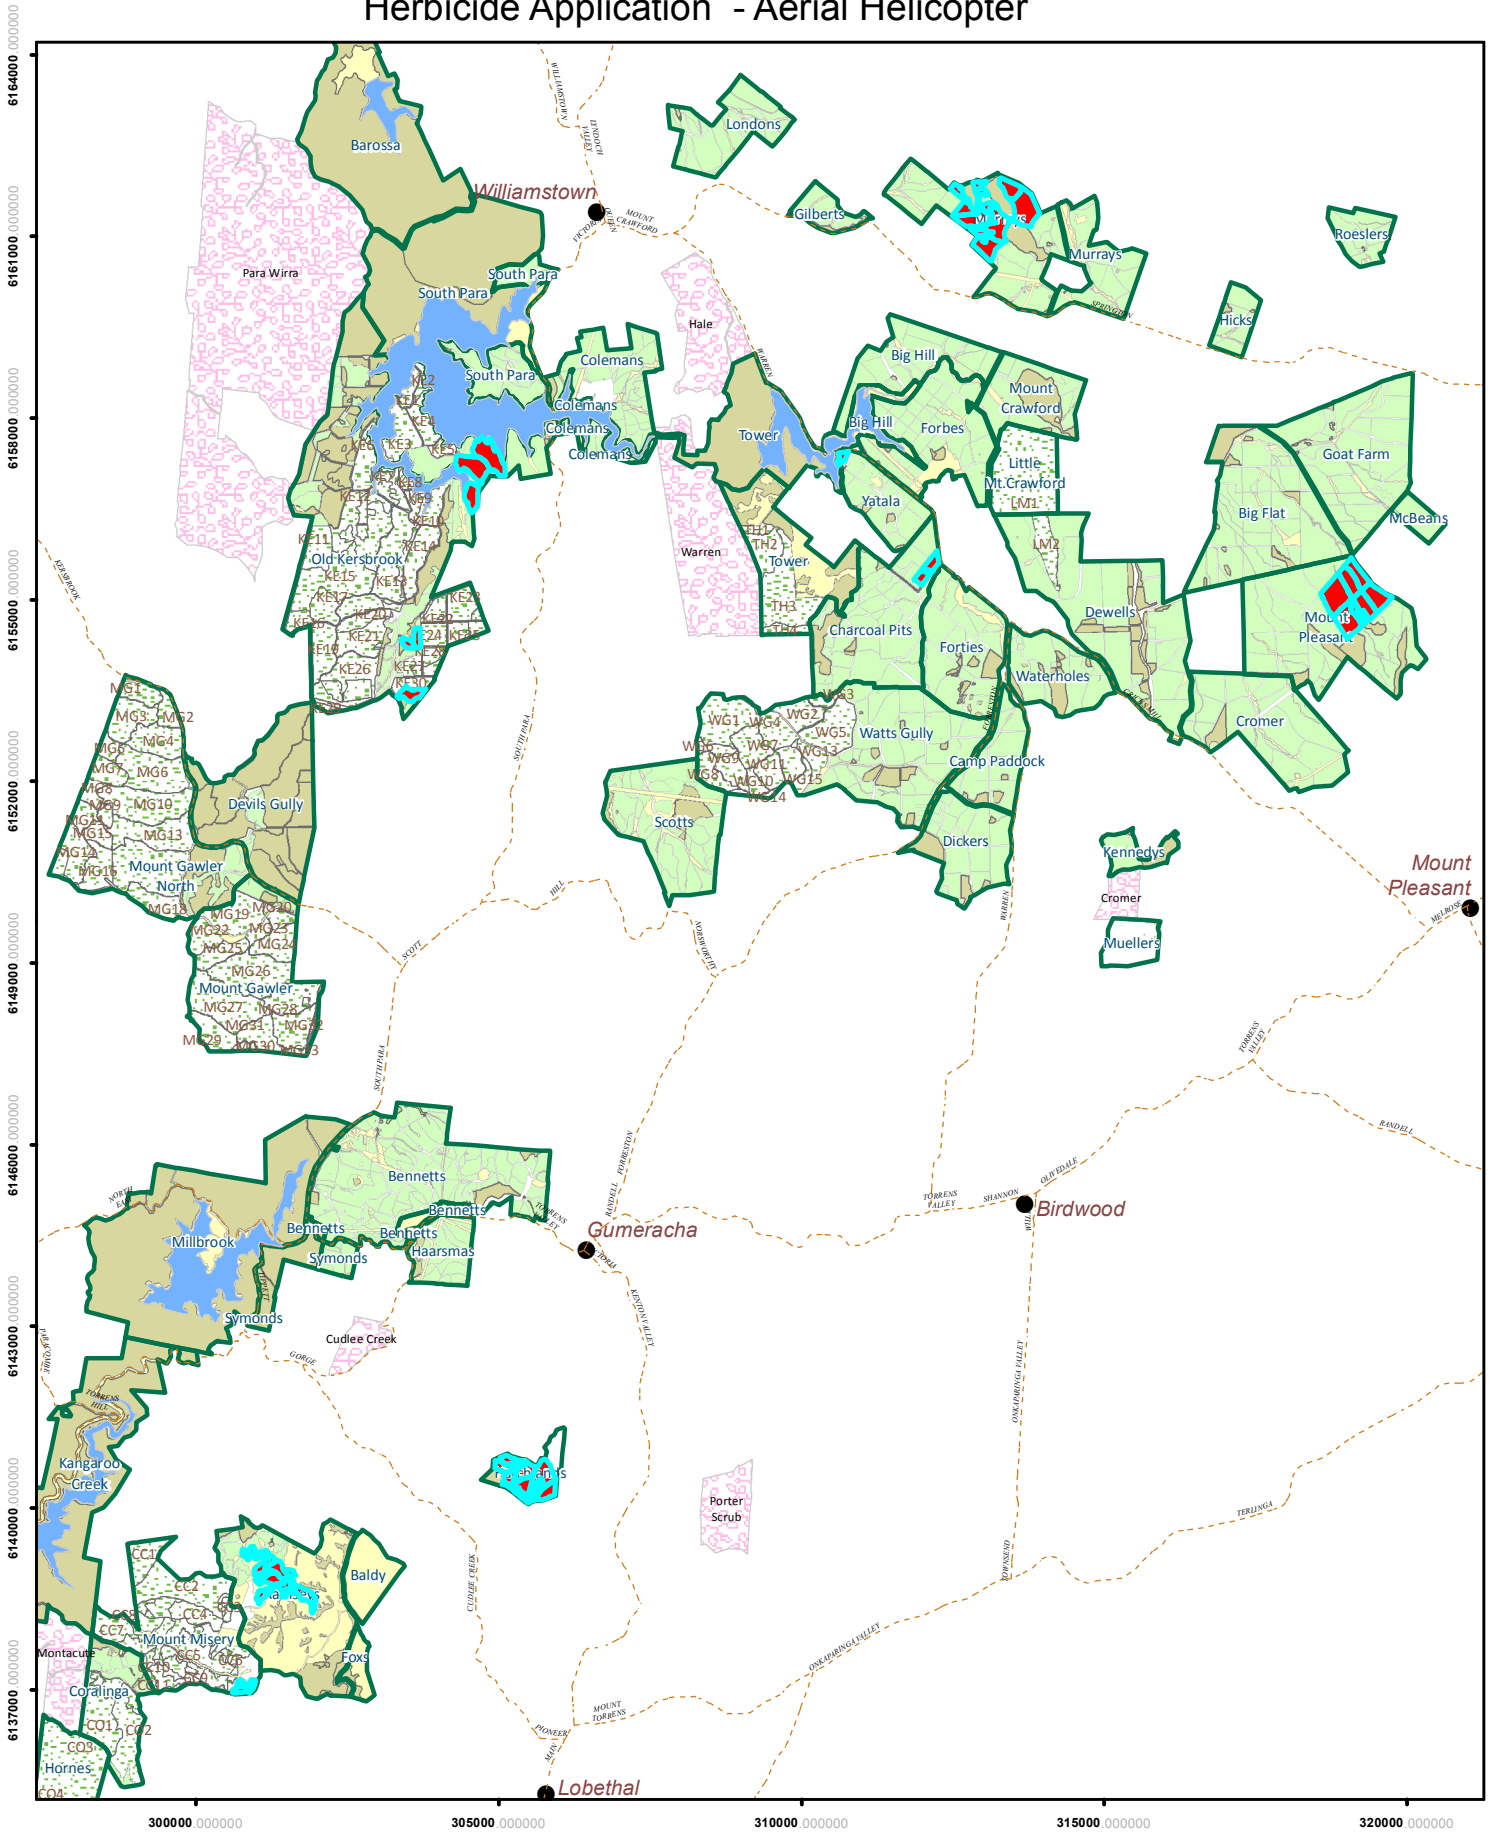

MOUNT CRAWFORD FOREST RESERVE

Planned Forest Operations Autumn 2023

Herbicide Application - Aerial Helicopter

- Reservoir
- SA Water
- Main Roads
- Forest Reserves/Locality Names
- National Parks

Planned Forest Operations

Autumn_2023